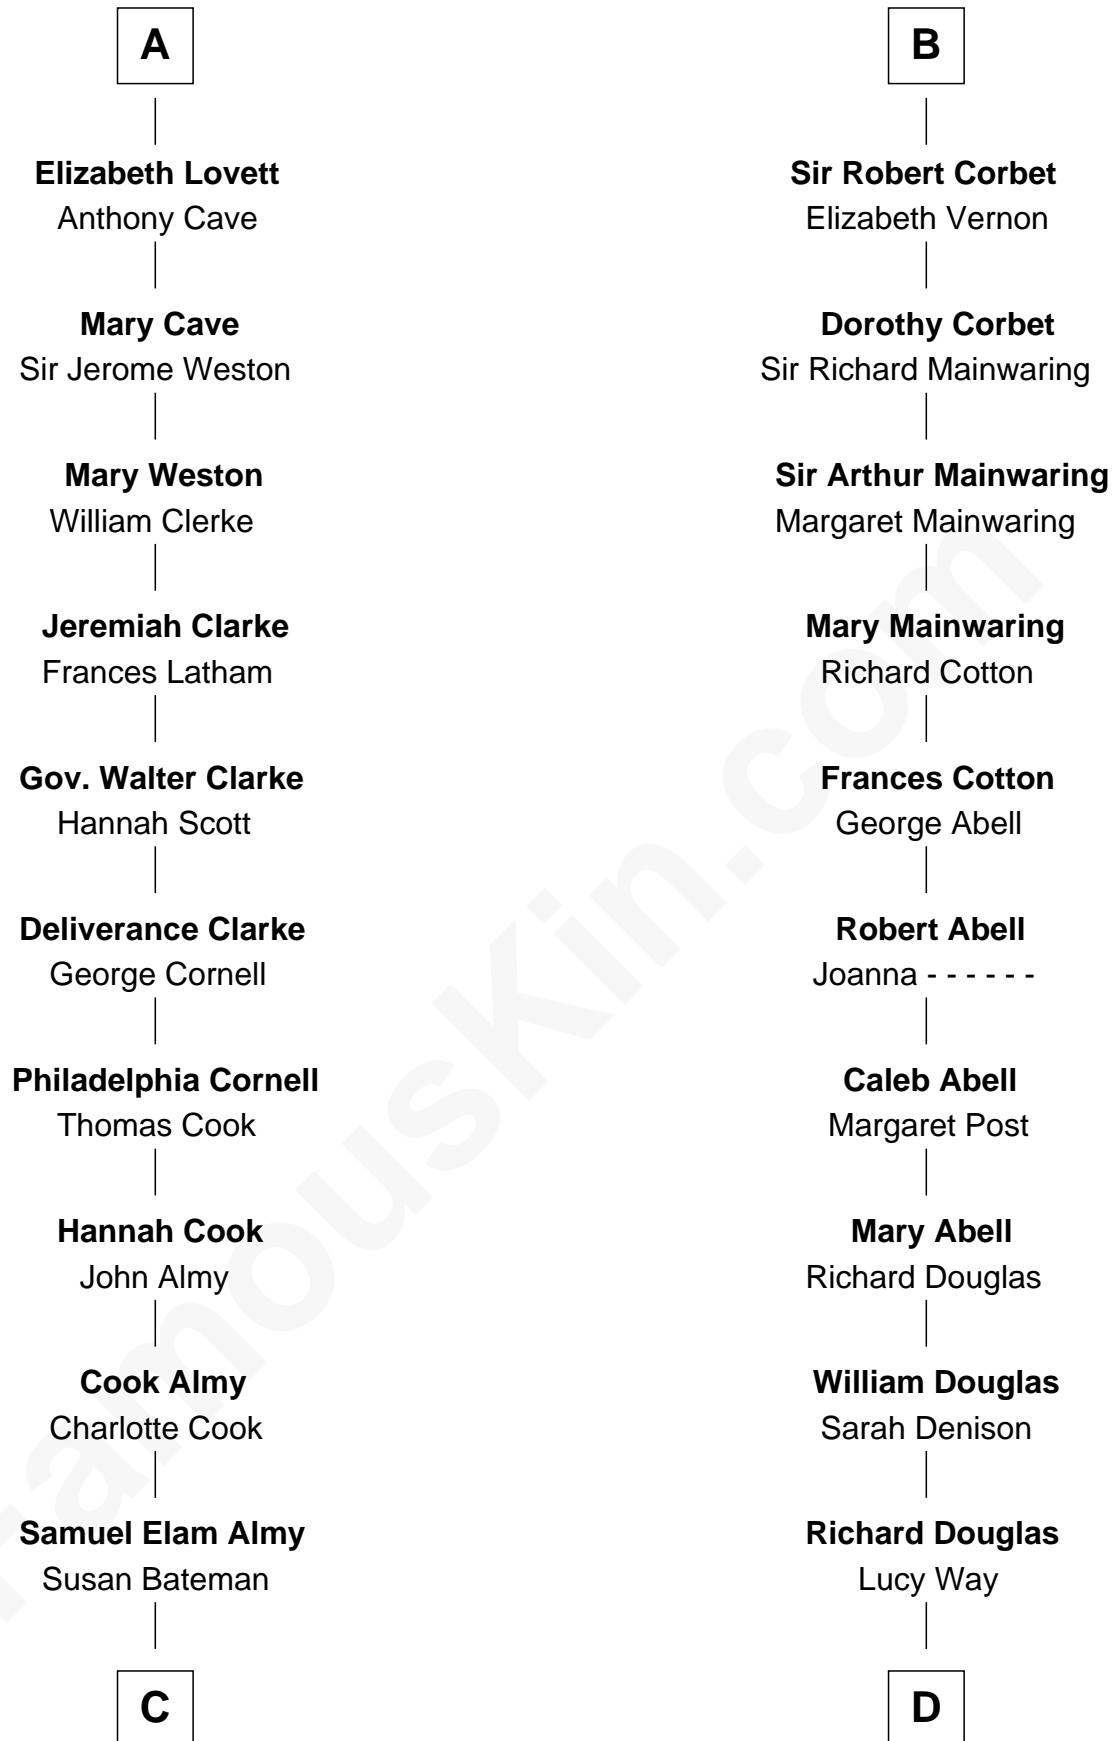

FamousKin.com Relationship Chart of

Marilyn Monroe

Actress, Model, and Singer

20th cousin of

Melvyn Douglas

Movie Actor

C

Susan Bateman Almy
Charles Adams Gifford

Frederick Almy Gifford
Elizabeth Easton Tennant

Charles Stanley Gifford
Gladys Pearl Monroe

Marilyn Monroe
Actress, Model, and Singer

D

Erskine Douglas
Sophia Garrett

Emma Jane Douglas
Col. George Taliaferro Shackelford