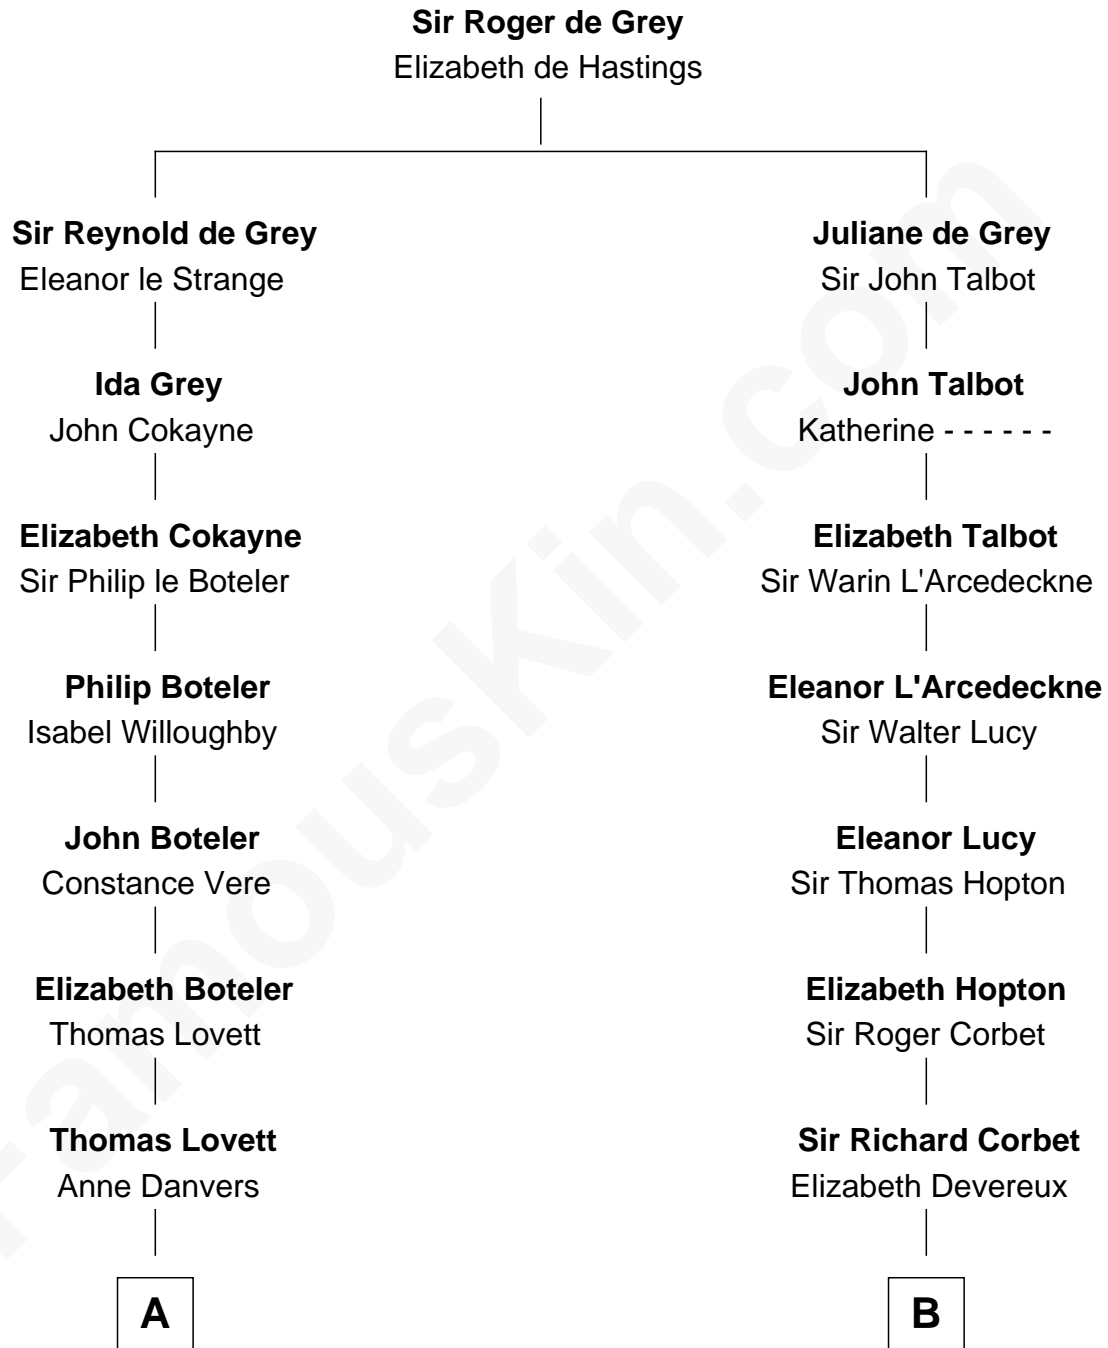

FamousKin.com Relationship Chart of

Marilyn Monroe

Actress, Model, and Singer

20th cousin of

Melvyn Douglas

Movie Actor

C

Susan Bateman Almy
Charles Adams Gifford

Frederick Almy Gifford
Elizabeth Easton Tennant

Charles Stanley Gifford
Gladys Pearl Monroe

Marilyn Monroe
Actress, Model, and Singer

D

Erskine Douglas
Sophia Garrett

Emma Jane Douglas
Col. George Taliaferro Shackelford