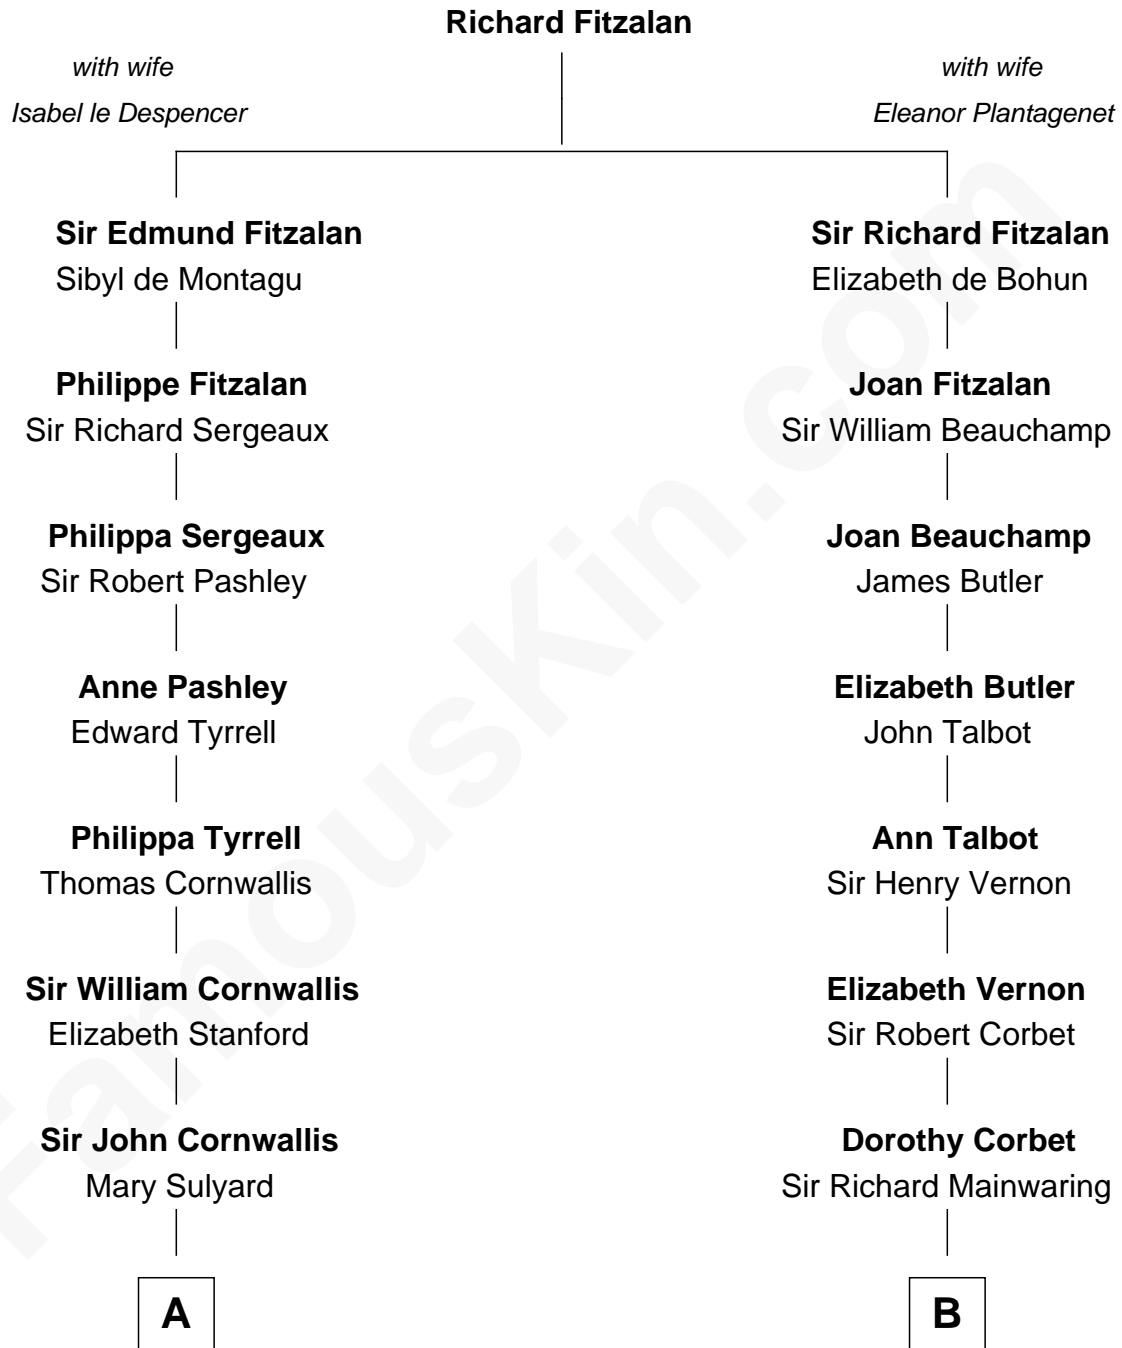

# FamousKin.com Relationship Chart of

**Marilyn Monroe**

*Actress, Model, and Singer*

18th cousin 2 times removed of

**Melvyn Douglas**

*Movie Actor*

**C**

**Elizabeth Cutting Easton**  
William Congdon Tennant

**Elizabeth Easton Tennant**  
Frederick Almy Gifford

**Charles Stanley Gifford**  
Gladys Pearl Monroe

**Marilyn Monroe**  
*Actress, Model, and Singer*

**D**

**Lena Priscilla Shackelford**  
Edouard Gregory Hesselberg