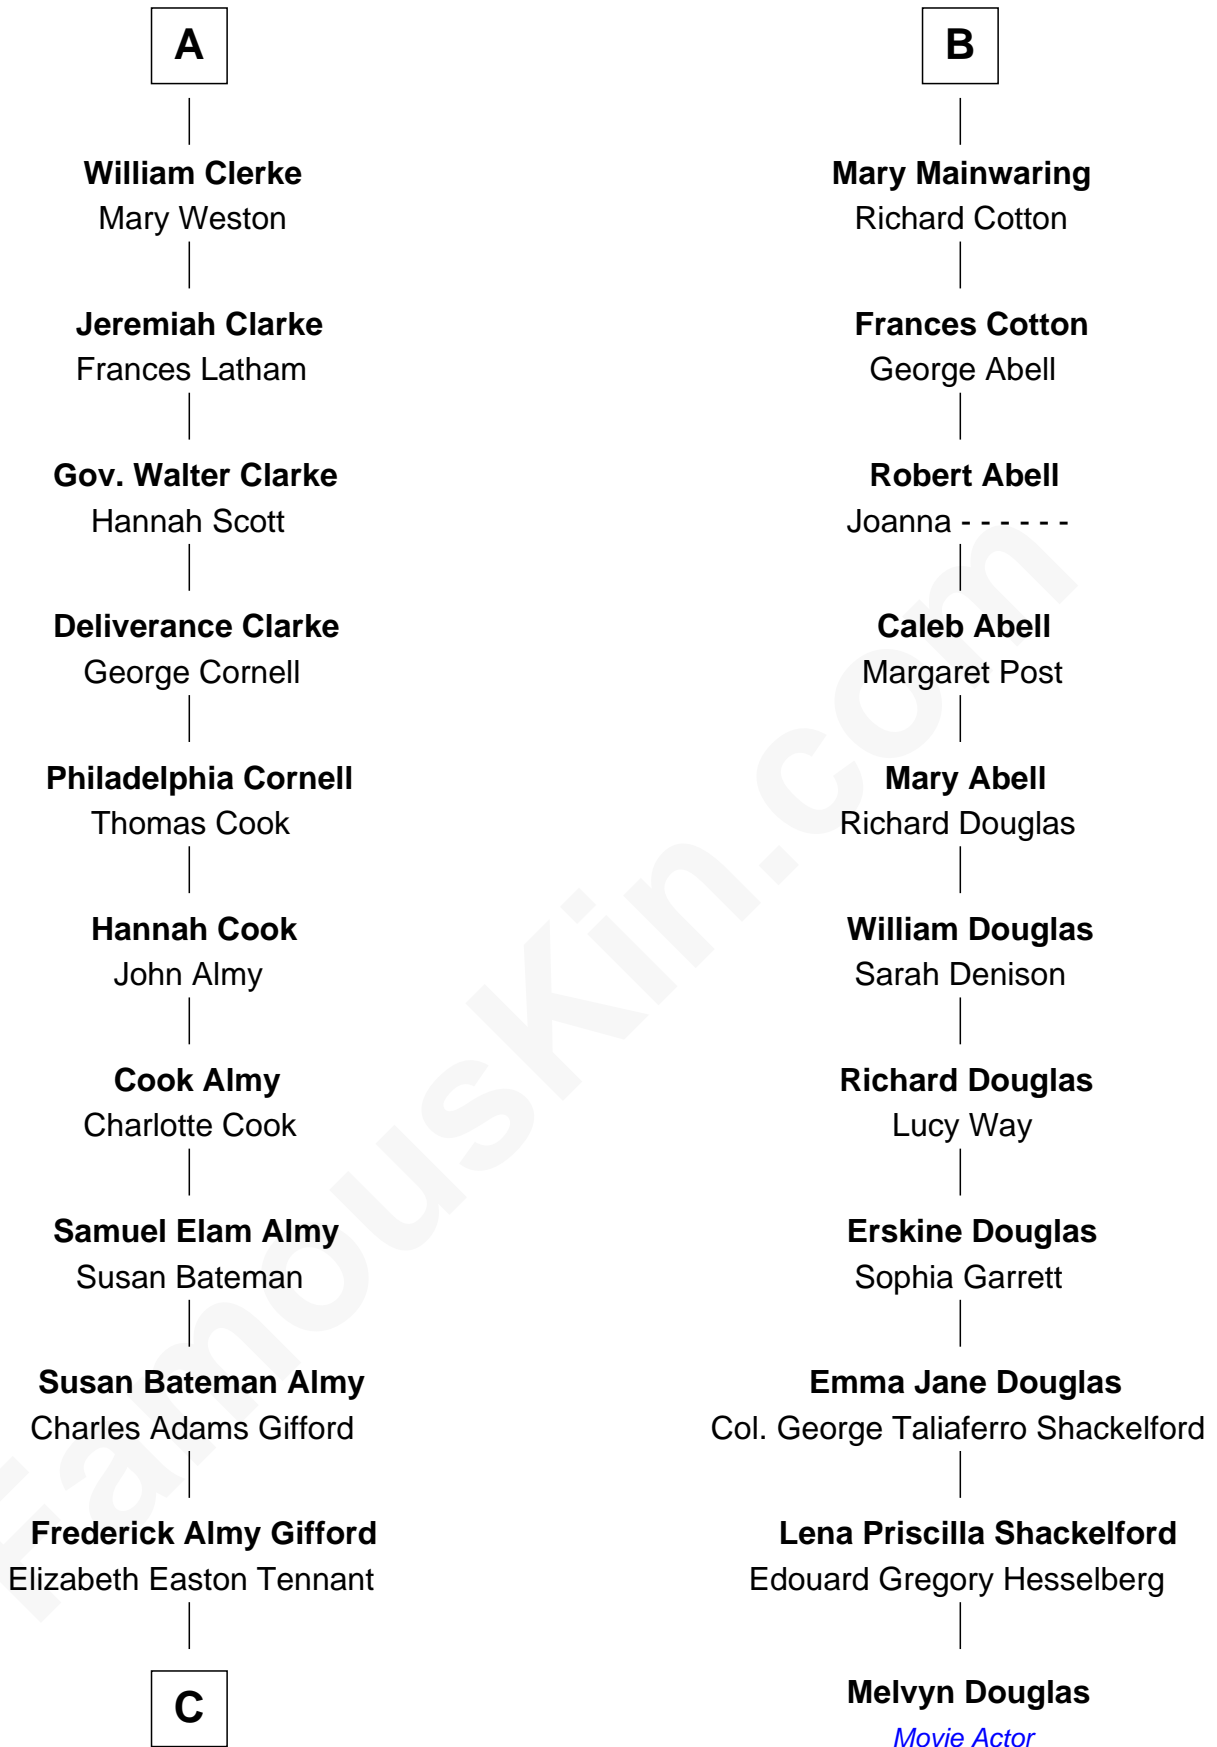

# FamousKin.com Relationship Chart of

**Marilyn Monroe**

*Actress, Model, and Singer*

17th cousin 1 time removed of

**Melvyn Douglas**

*Movie Actor*

**John de Welles**

Maud de Roos

**C**

Charles Stanley Gifford

Gladys Pearl Monroe

**Marilyn Monroe**

*Actress, Model, and Singer*

FamousKin.com