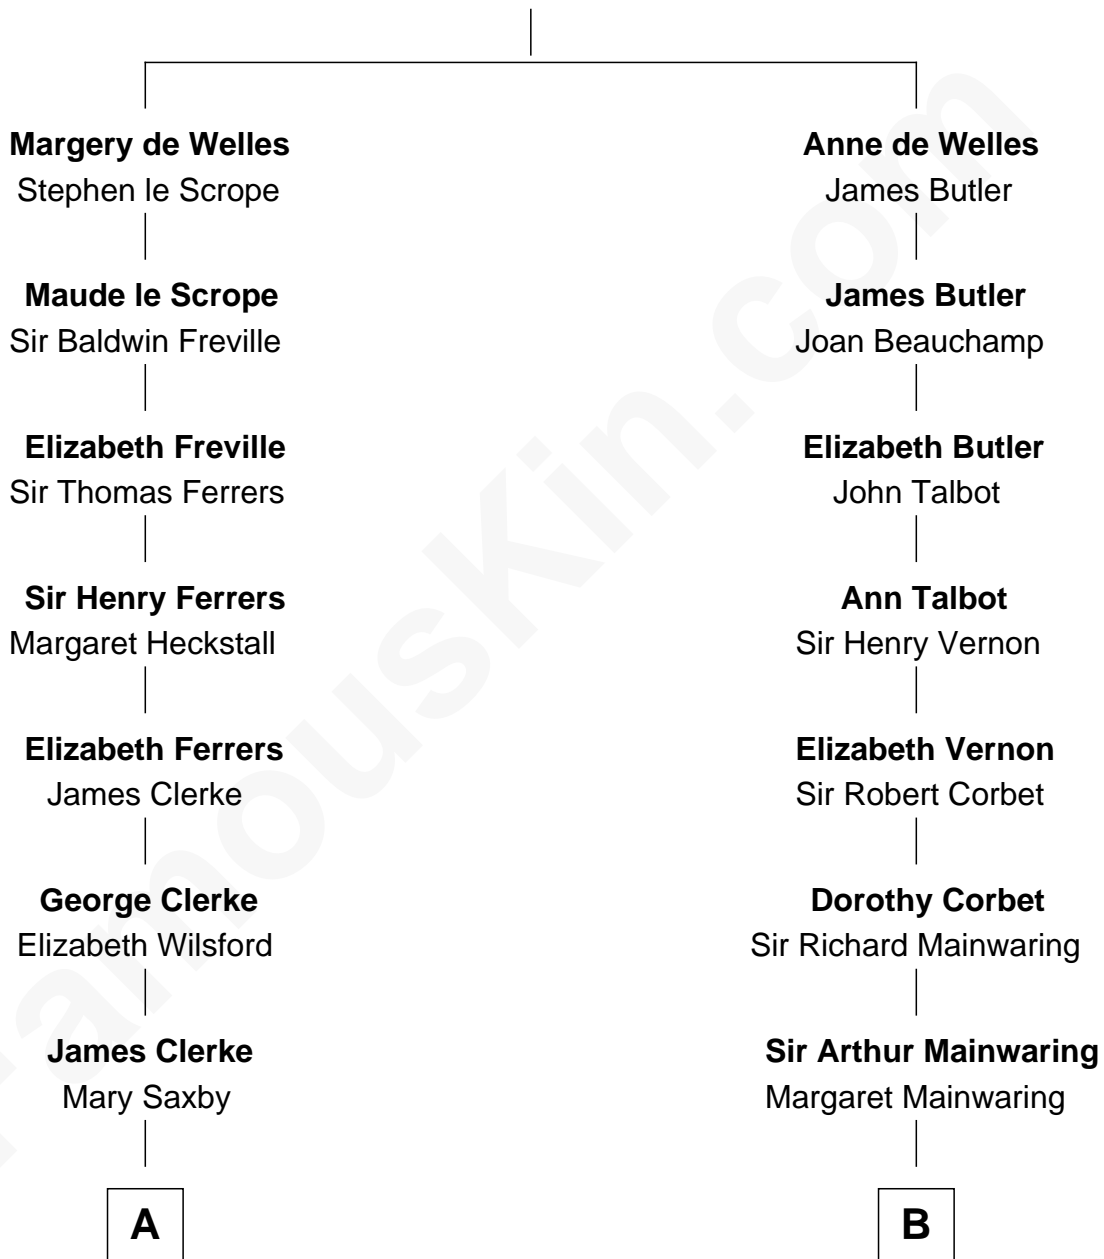

# FamousKin.com Relationship Chart of

**Marilyn Monroe**

*Actress, Model, and Singer*

17th cousin 1 time removed of

**Melvyn Douglas**

*Movie Actor*

**John de Welles**

Maud de Roos

**C**

Charles Stanley Gifford

Gladys Pearl Monroe

**Marilyn Monroe**

*Actress, Model, and Singer*

FamousKin.com