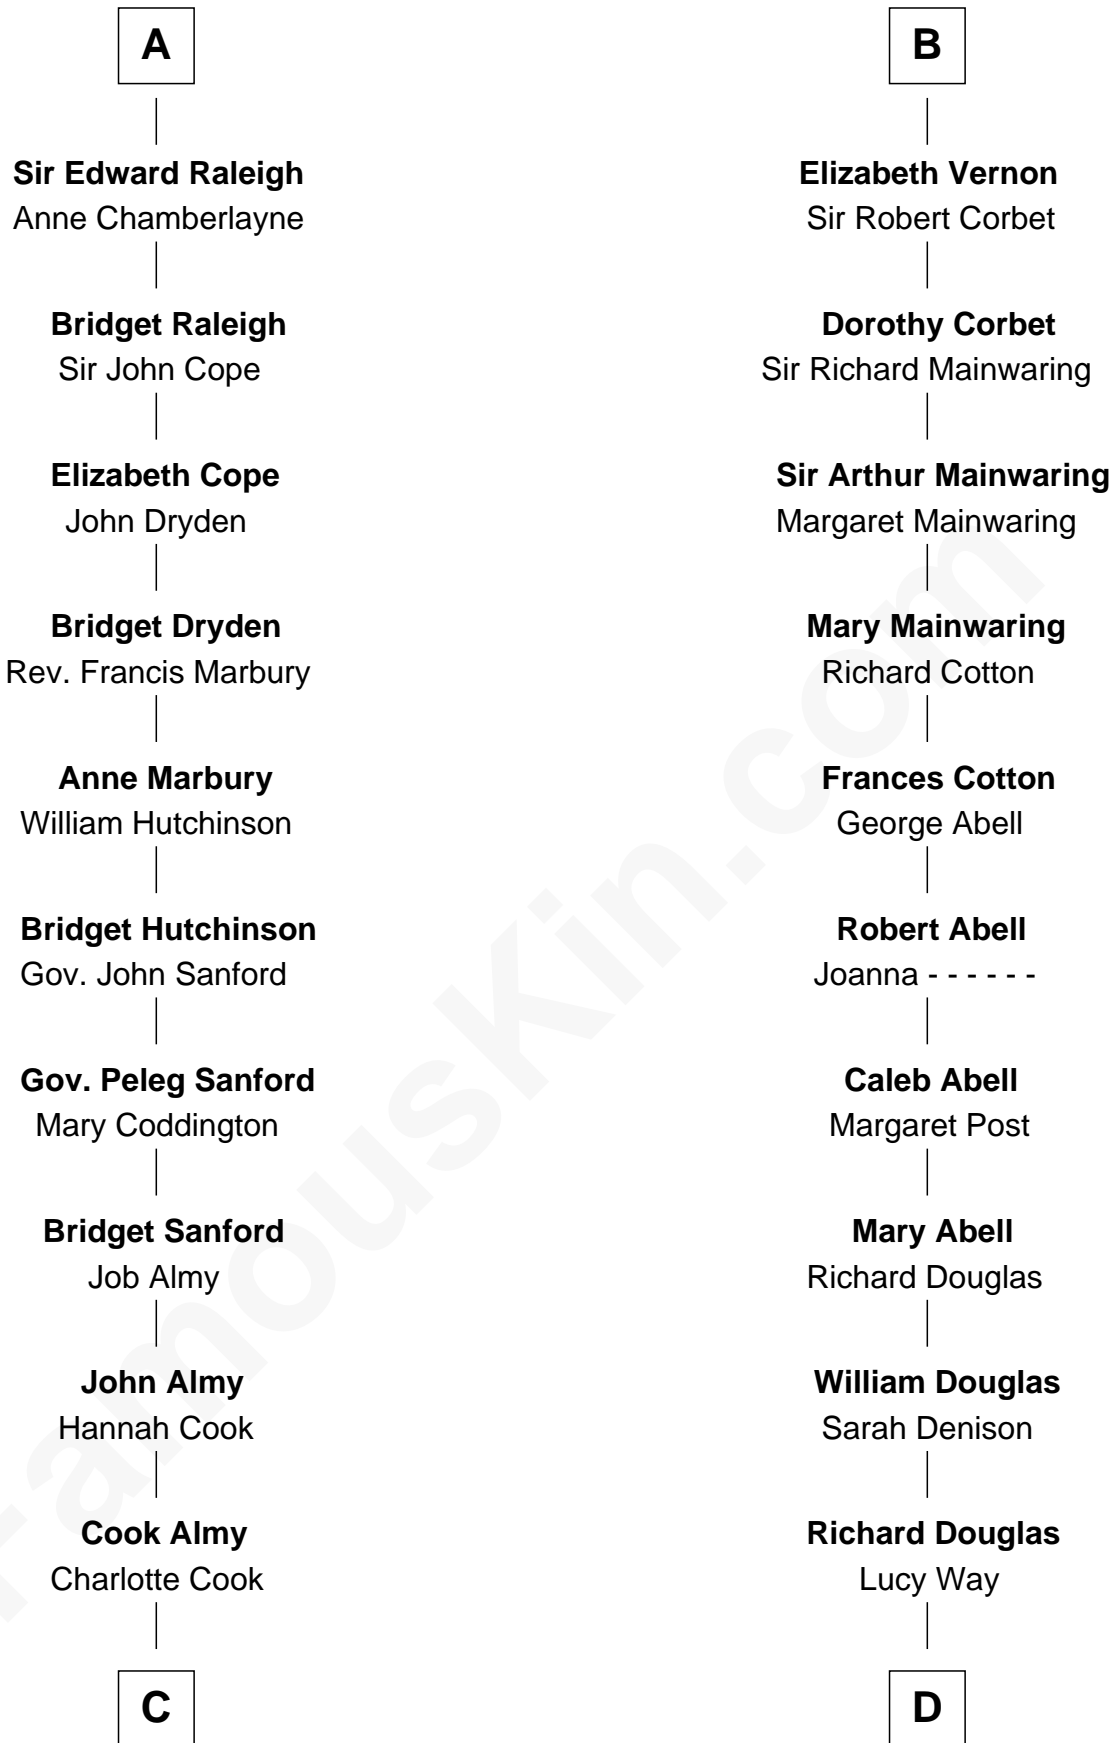

# FamousKin.com Relationship Chart of

**Marilyn Monroe**

*Actress, Model, and Singer*

20th cousin 1 time removed of

**Melvyn Douglas**

*Movie Actor*

**Richard Fitzalan**

Alice de Saluzzo

Alice de Warenne

**Richard Fitzalan**

Eleanor Plantagenet

**Sir Richard Fitzalan**

Elizabeth de Bohun

**Joan Fitzalan**

Sir William Beauchamp

**Joan Beauchamp**

James Butler

**Elizabeth Butler**

John Talbot

**Ann Talbot**

Sir Henry Vernon

**B**

**C**

**Samuel Elam Almy**

Susan Bateman

**Susan Bateman Almy**

Charles Adams Gifford

**Frederick Almy Gifford**

Elizabeth Easton Tennant

**Charles Stanley Gifford**

Gladys Pearl Monroe

**Marilyn Monroe**