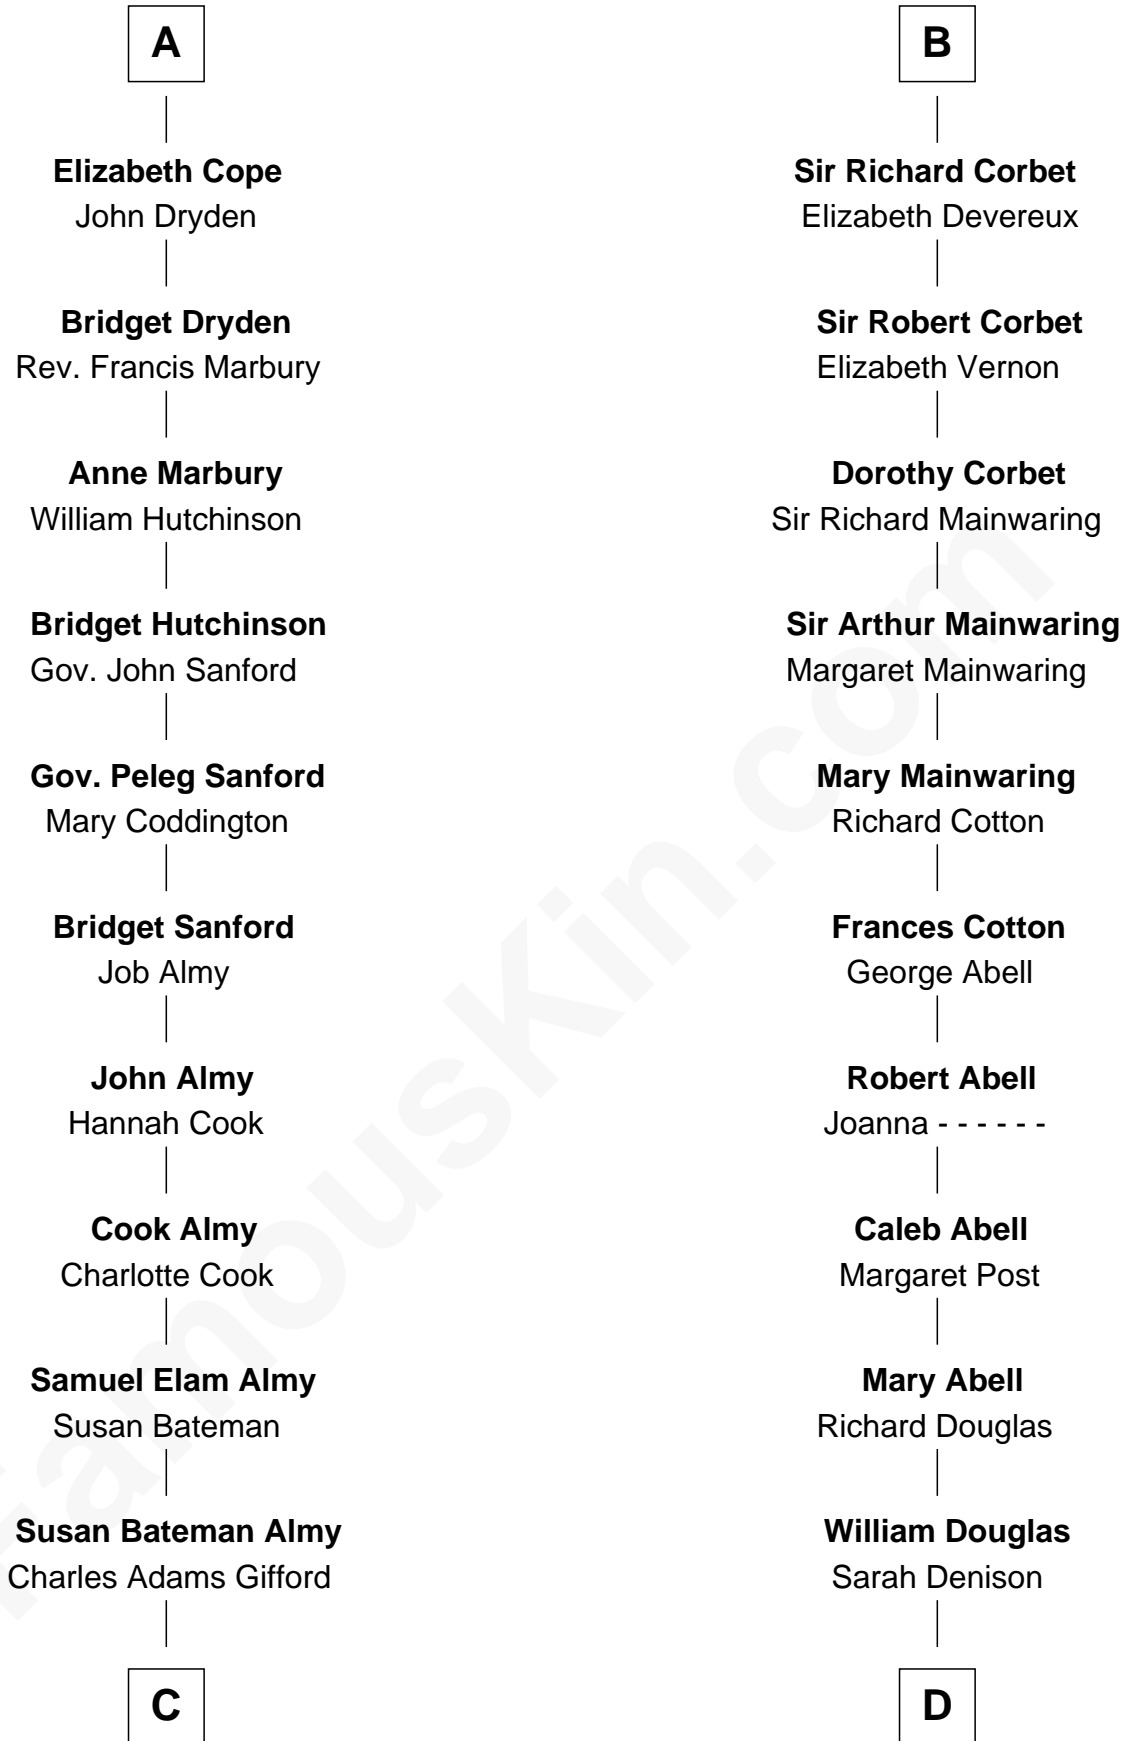

FamousKin.com Relationship Chart of

Marilyn Monroe

Actress, Model, and Singer

19th cousin 2 times removed of

Melvyn Douglas

Movie Actor

Sir Gilbert Talbot

Pernel le Boteler

Sir Henry de Grey

Richard Grey

Blanche de la Vache

Alice Grey

Sir William Burley

Elizabeth Burley

Sir John Hopton

Sir Walter Hopton

Joan Mortimer

Sir Thomas Hopton

Eleanor Lucy

Elizabeth Hopton

Sir Roger Corbet

B

C

Frederick Almy Gifford
Elizabeth Easton Tennant

Charles Stanley Gifford
Gladys Pearl Monroe

Marilyn Monroe
Actress, Model, and Singer

D

Richard Douglas
Lucy Way

Erskine Douglas
Sophia Garrett

Emma Jane Douglas
Col. George Taliaferro Shackelford

Lena Priscilla Shackelford
Edouard Gregory Hesselberg