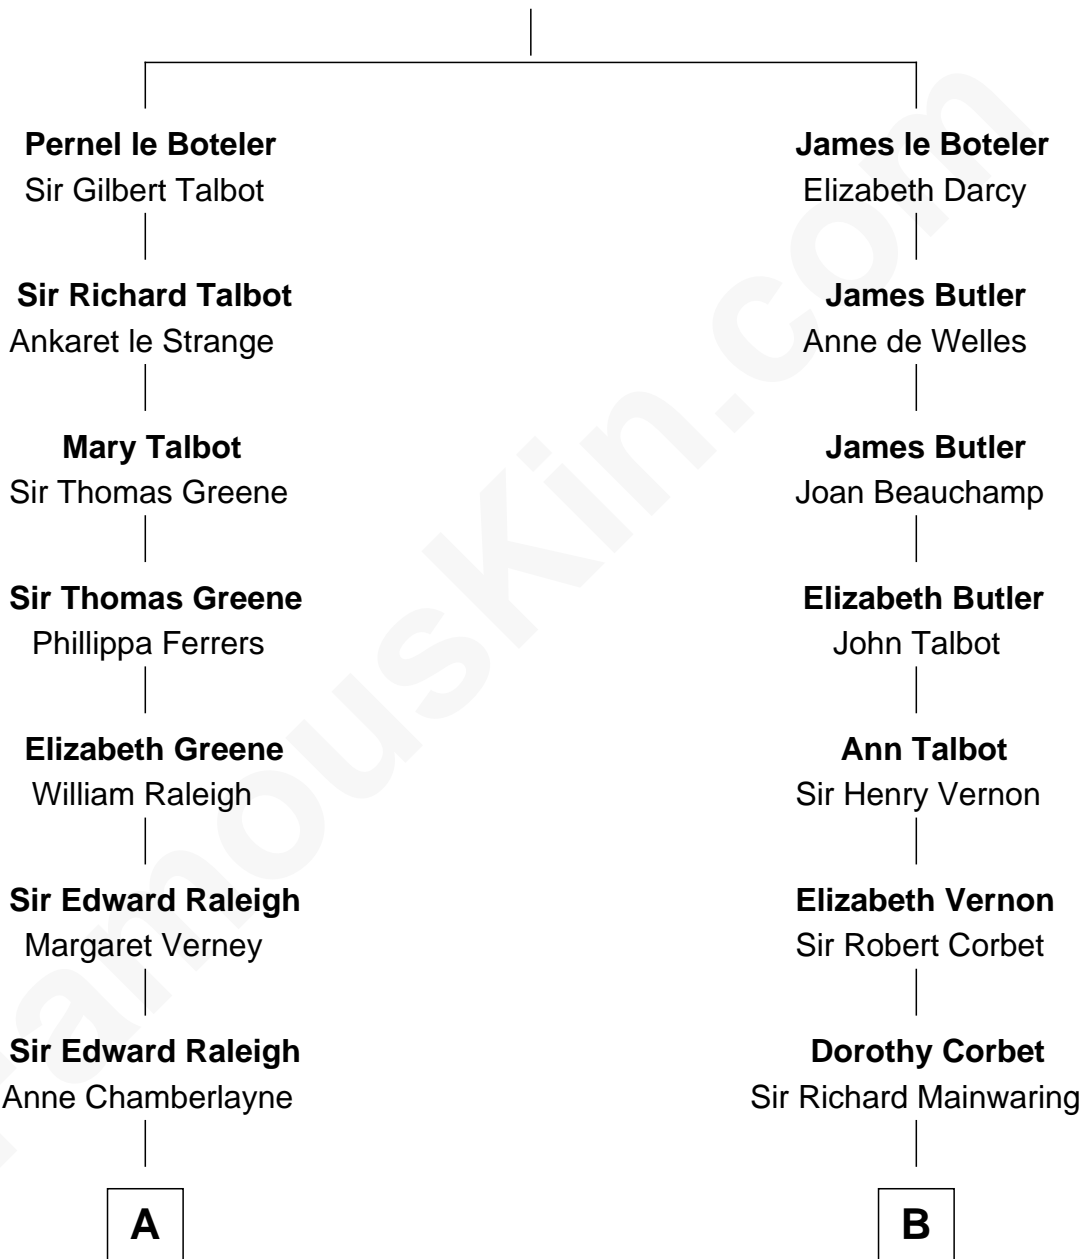

FamousKin.com Relationship Chart of

Marilyn Monroe

Actress, Model, and Singer

18th cousin 2 times removed of

Melvyn Douglas

Movie Actor

Sir James le Boteler

Eleanor de Bohun

C

Susan Bateman Almy
Charles Adams Gifford

Frederick Almy Gifford
Elizabeth Easton Tennant

Charles Stanley Gifford
Gladys Pearl Monroe

Marilyn Monroe
Actress, Model, and Singer

D

Lena Priscilla Shackelford
Edouard Gregory Hesselberg