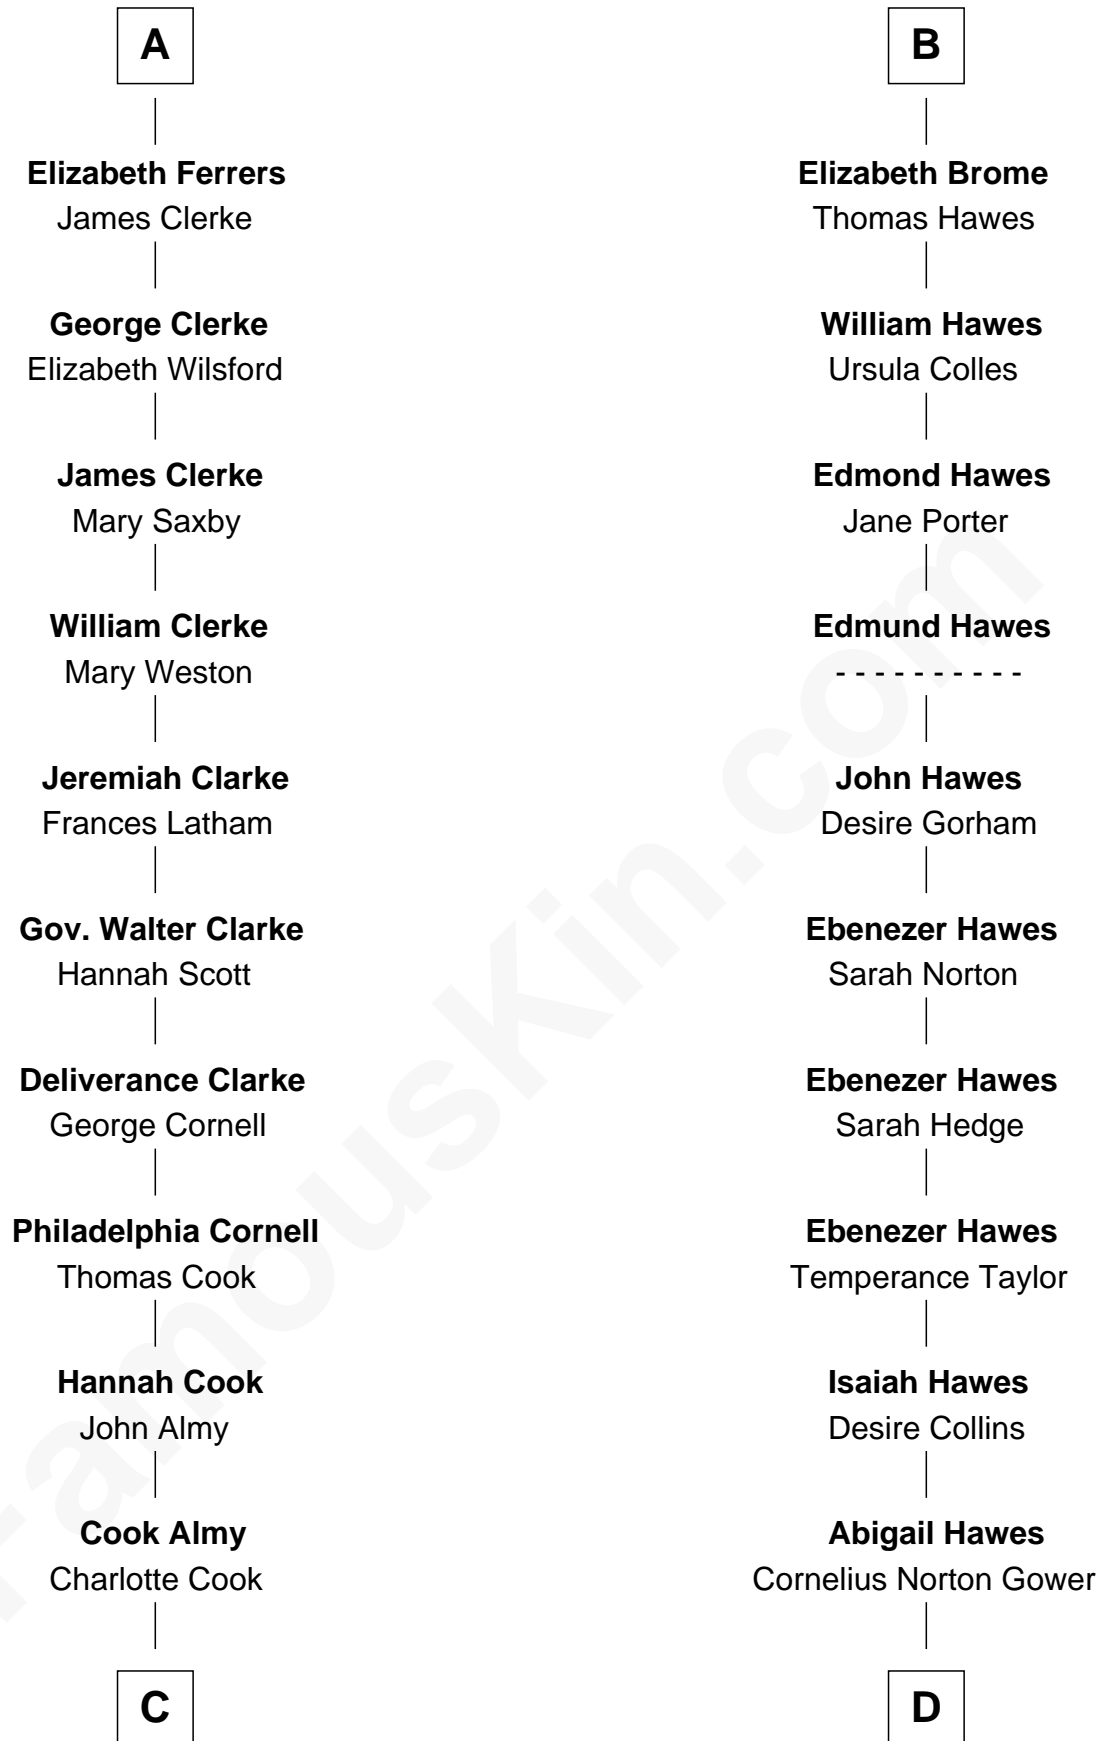

FamousKin.com Relationship Chart of

Marilyn Monroe

Actress, Model, and Singer

21st cousin of

Sarah Palin

9th Governor of Alaska

Sir Robert de Ros

Isabel de Aubeney

C

Samuel Elam Almy

Susan Bateman

Susan Bateman Almy

Charles Adams Gifford

Frederick Almy Gifford

Elizabeth Easton Tennant

Charles Stanley Gifford

Gladys Pearl Monroe

Marilyn Monroe

Actress, Model, and Singer

D

Arthur Collins Gower

Mary Schmolz

James Carl Gower

Cora Godfrey Strong