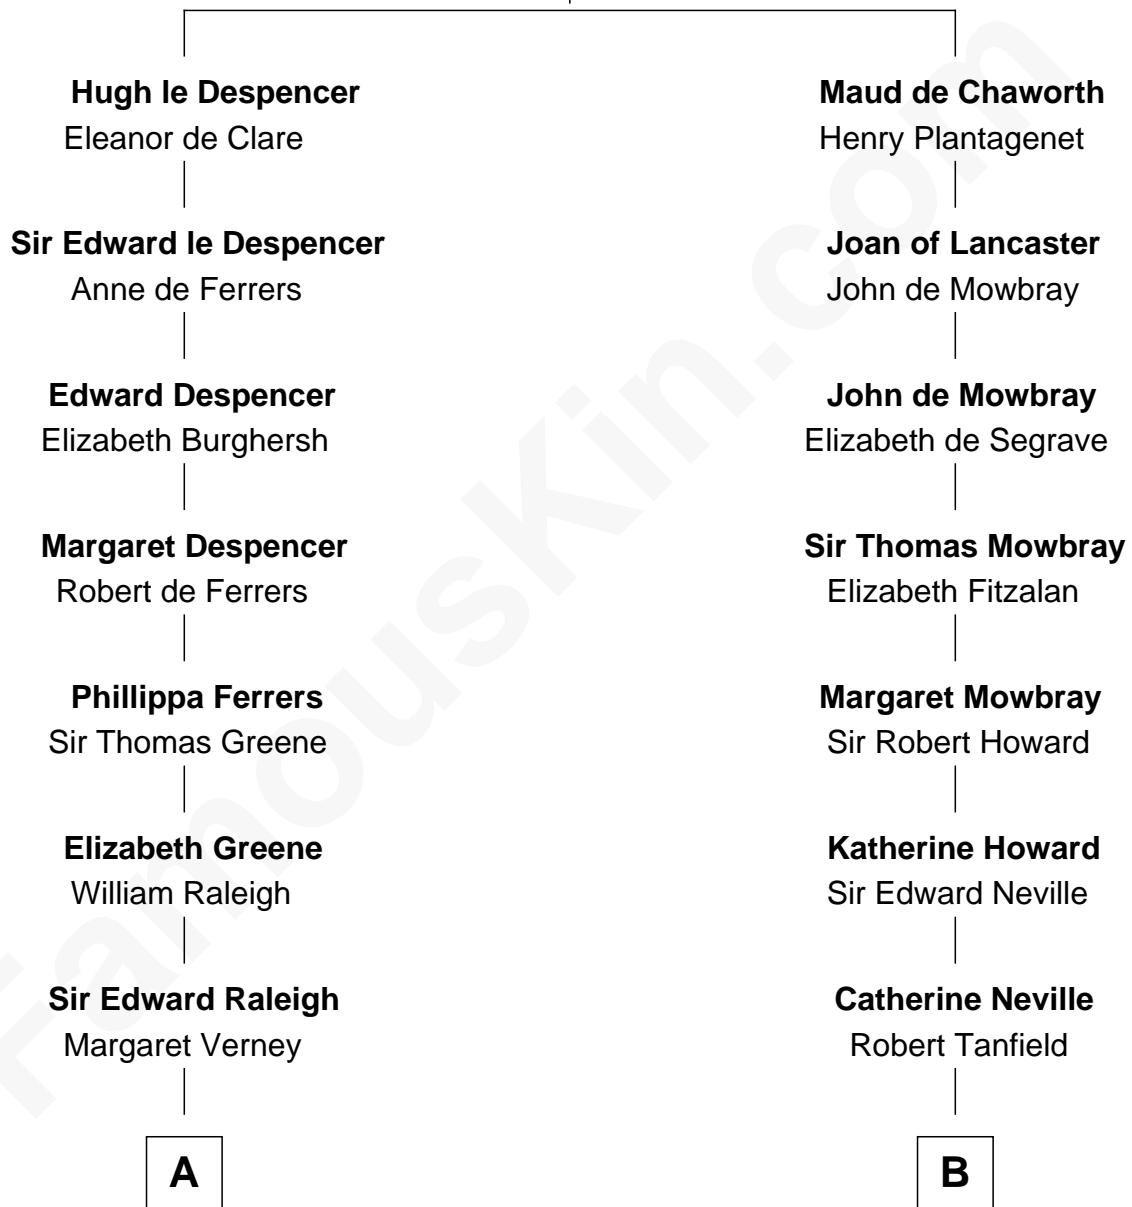

Isabella de Beauchamp

with husband
Sir Hugh le Despencer

with husband
Sir Patrick de Chaworth