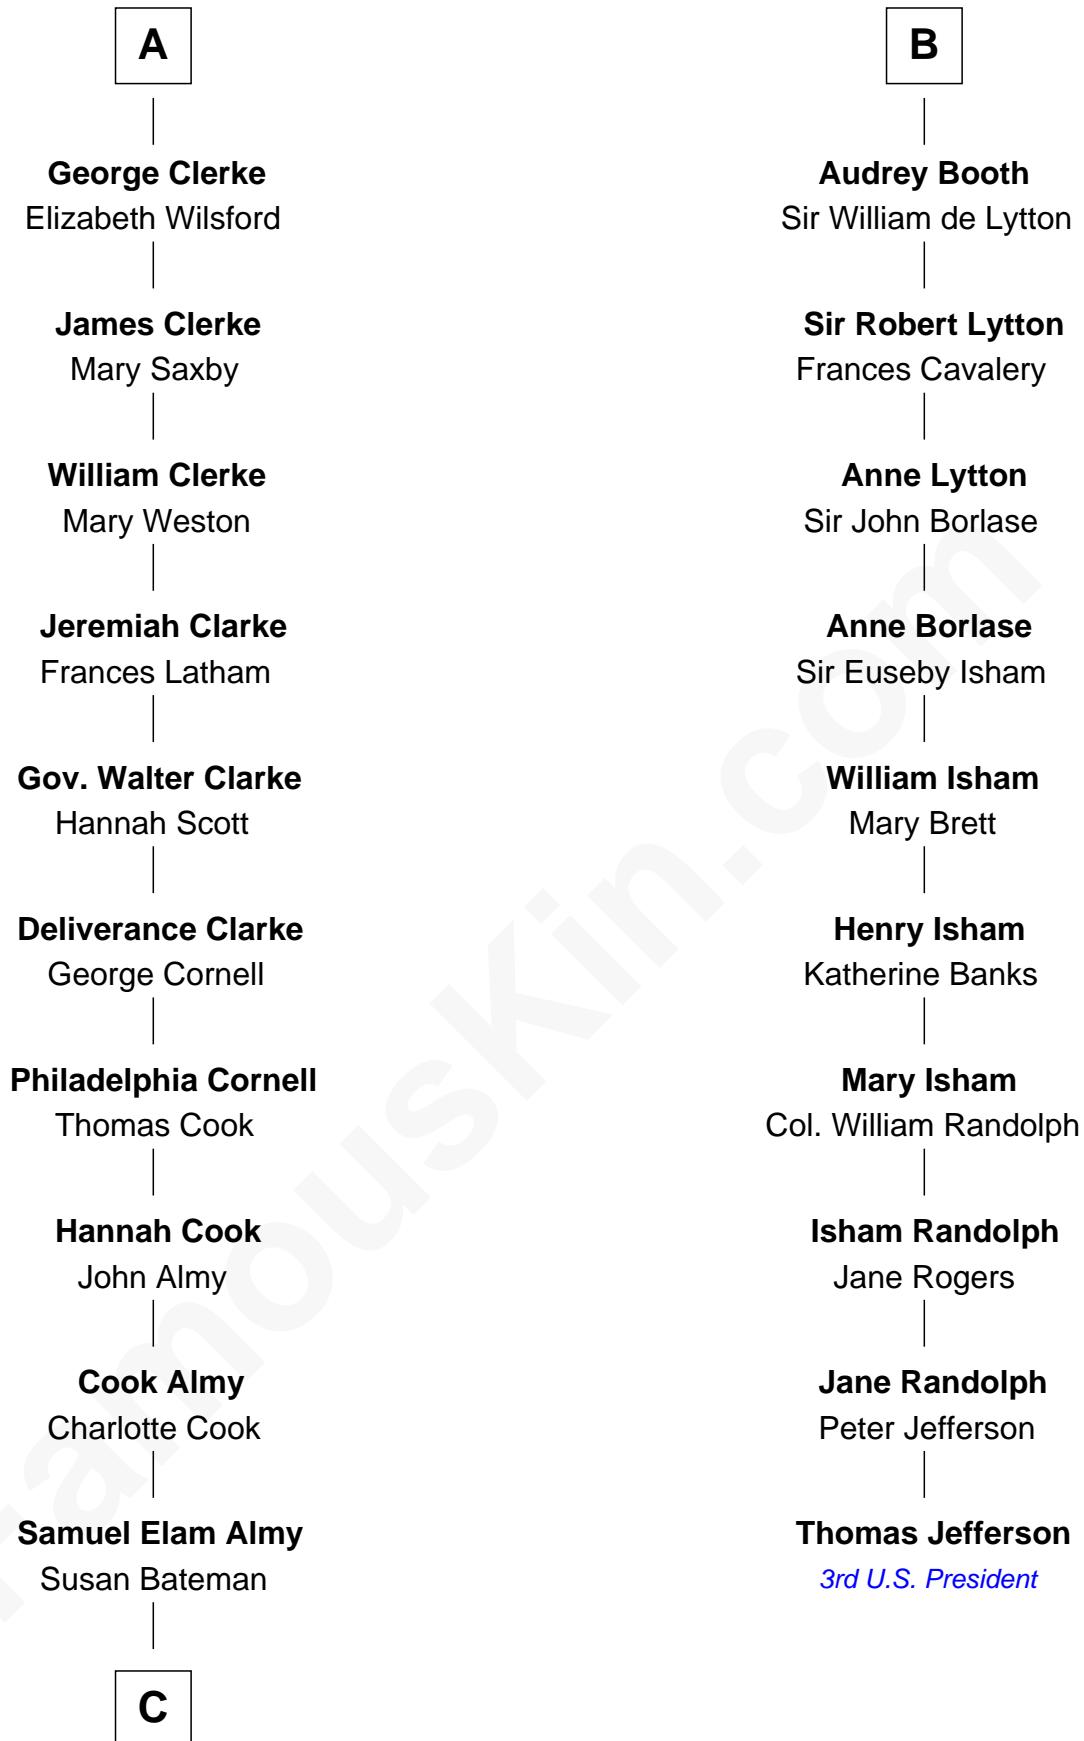

# FamousKin.com Relationship Chart of

**Marilyn Monroe**

*Actress, Model, and Singer*

16th cousin 4 times removed of

**Thomas Jefferson**

*3rd U.S. President and Signer of the Declaration of Independence*

**C**

—  
**Susan Bateman Almy**  
Charles Adams Gifford

—  
**Frederick Almy Gifford**  
Elizabeth Easton Tennant

—  
**Charles Stanley Gifford**  
Gladys Pearl Monroe

—  
**Marilyn Monroe**  
*Actress, Model, and Singer*