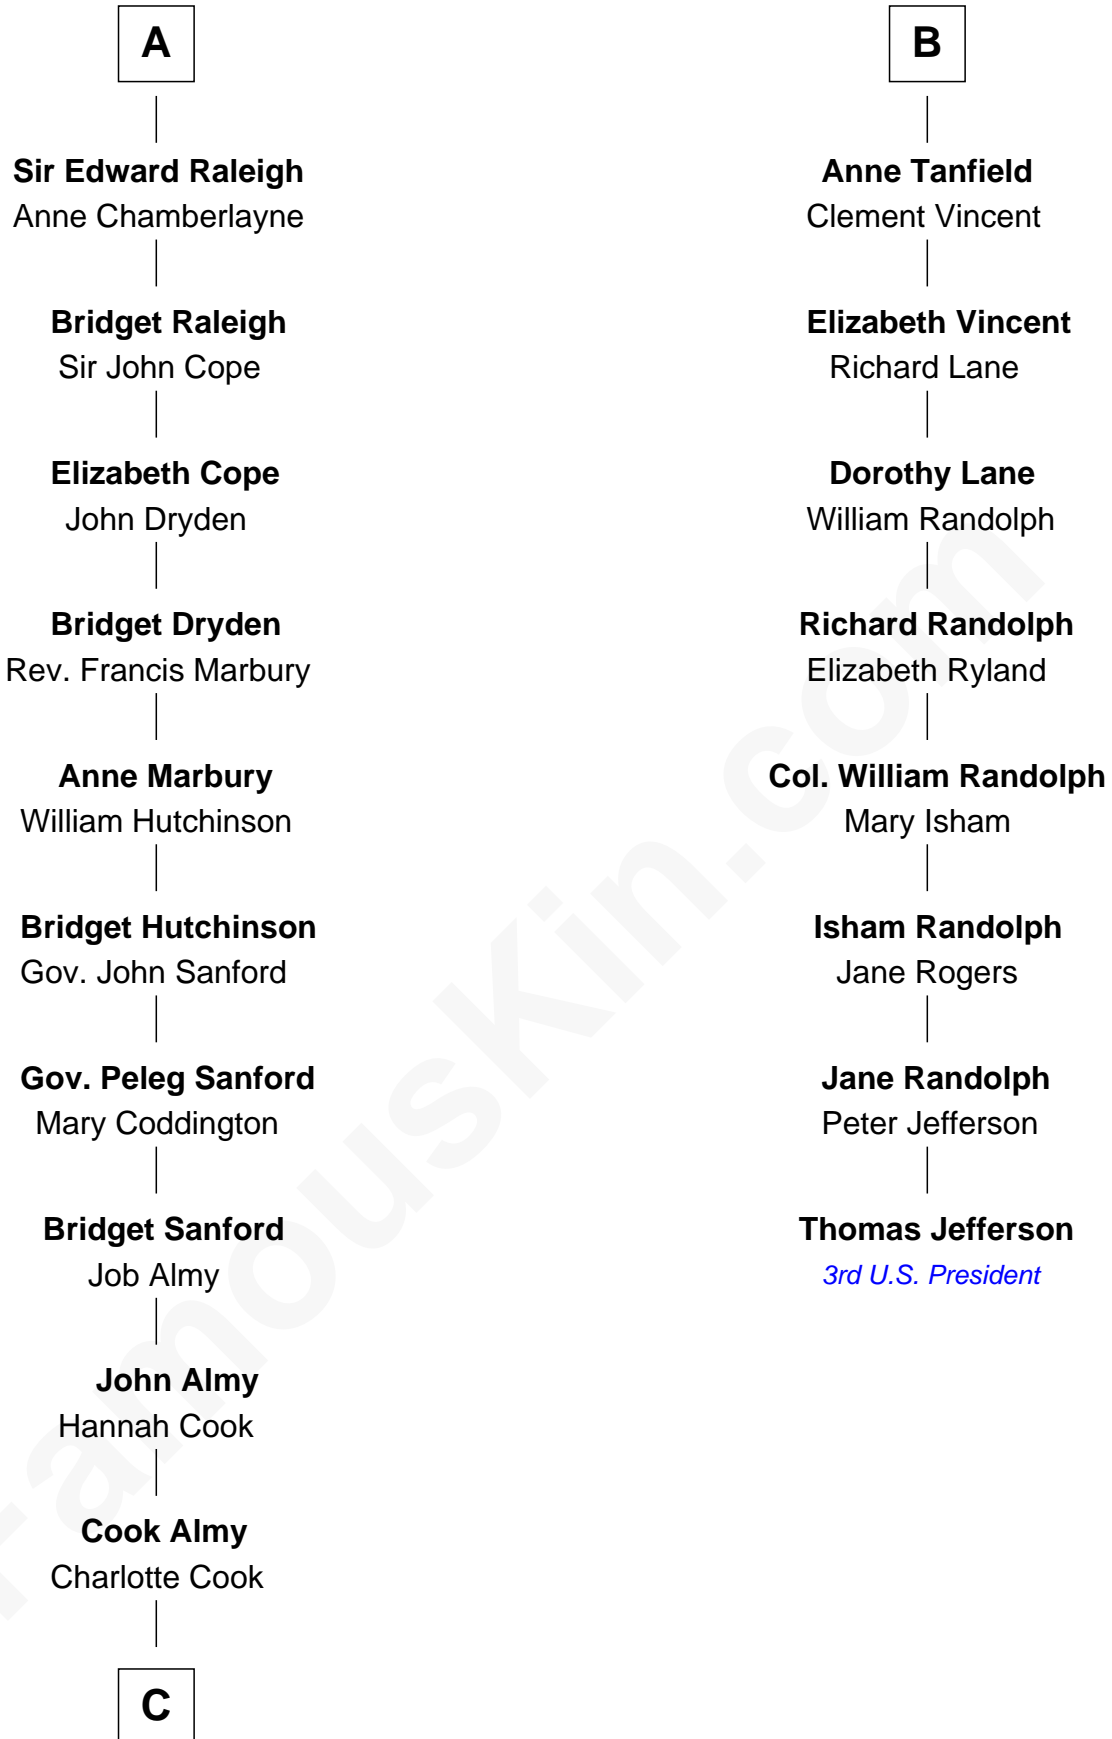

FamousKin.com Relationship Chart of

Marilyn Monroe

Actress, Model, and Singer

14th cousin 7 times removed of

Thomas Jefferson

3rd U.S. President and Signer of the Declaration of Independence

Sir Hugh I de Audley

Iseult de Mortimer

C

—
Samuel Elam Almy

Susan Bateman

—
Susan Bateman Almy

Charles Adams Gifford

—
Frederick Almy Gifford

Elizabeth Easton Tennant

—
Charles Stanley Gifford

Gladys Pearl Monroe

—
Marilyn Monroe

Actress, Model, and Singer

FamousKin.com