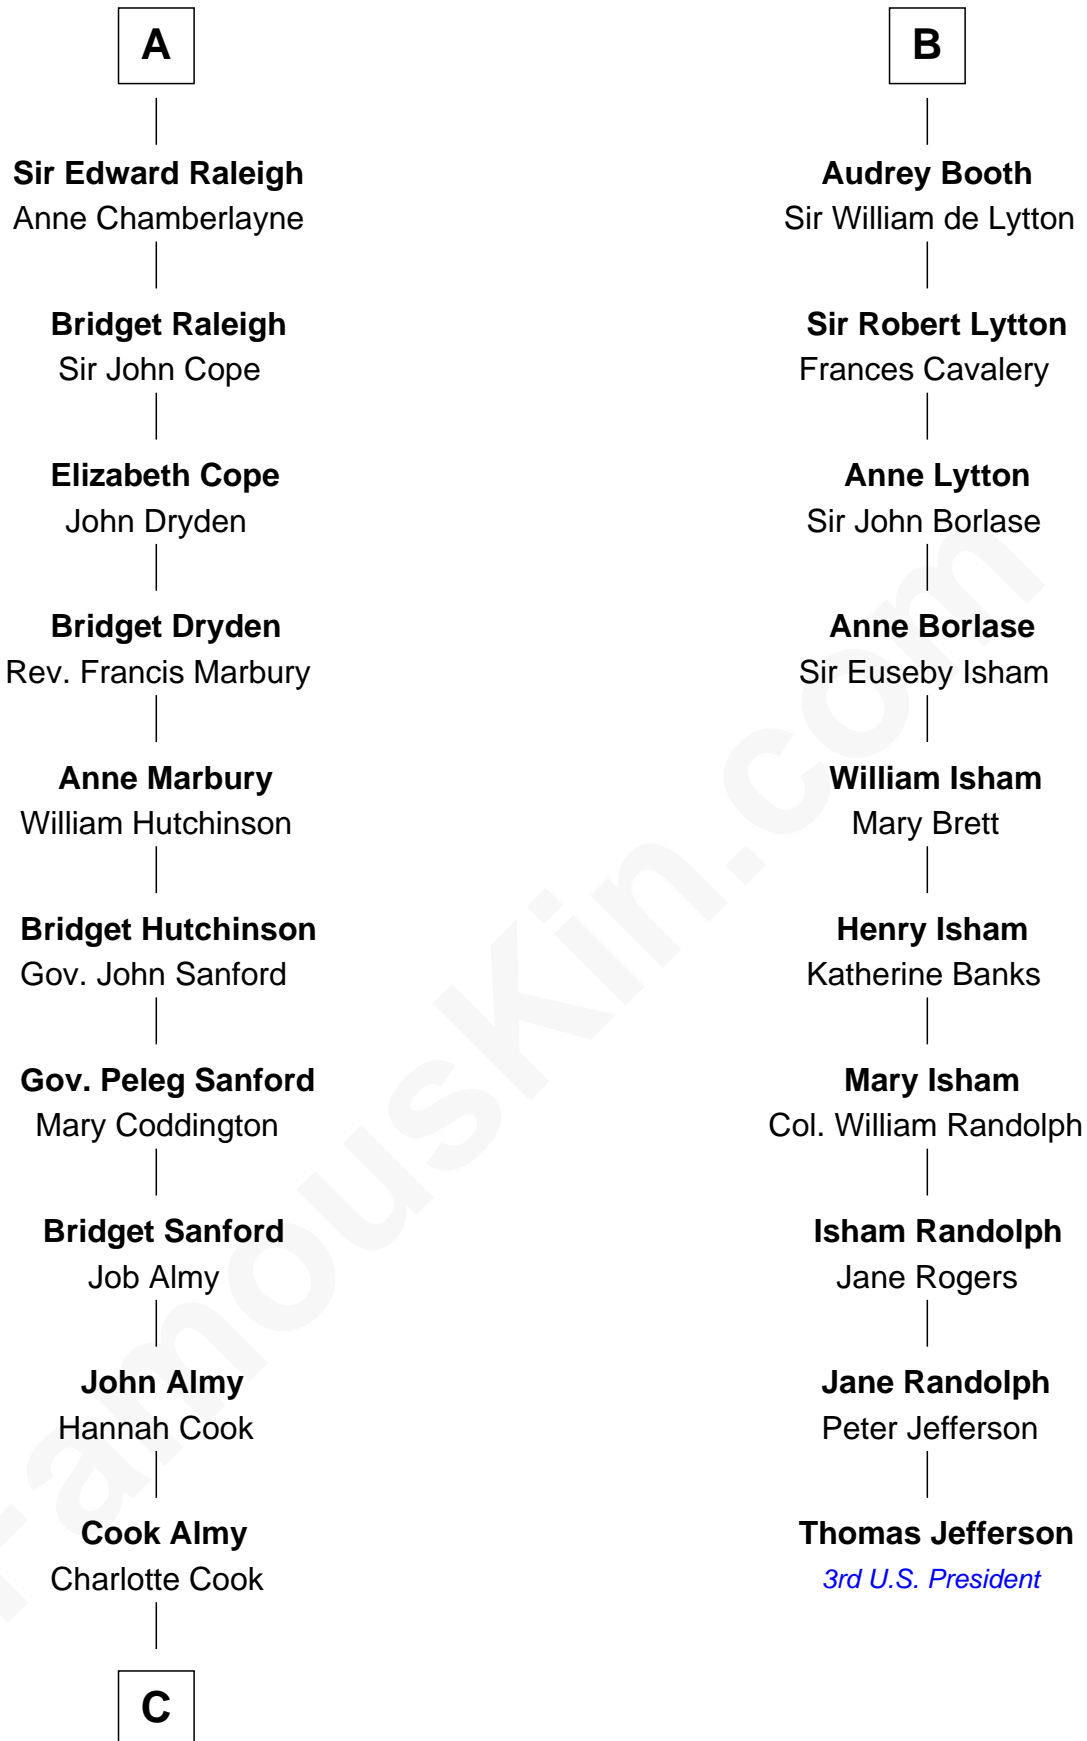

FamousKin.com

Relationship Chart of

Marilyn Monroe

Actress, Model, and Singer

16th cousin 5 times removed of

Thomas Jefferson

3rd U.S. President and Signer of the Declaration of Independence

Sir Hugh le Despencer

Isabella de Beauchamp

C

—
Samuel Elam Almy

Susan Bateman

—
Susan Bateman Almy

Charles Adams Gifford

—
Frederick Almy Gifford

Elizabeth Easton Tennant

—
Charles Stanley Gifford

Gladys Pearl Monroe

—
Marilyn Monroe

Actress, Model, and Singer

FamousKin.com