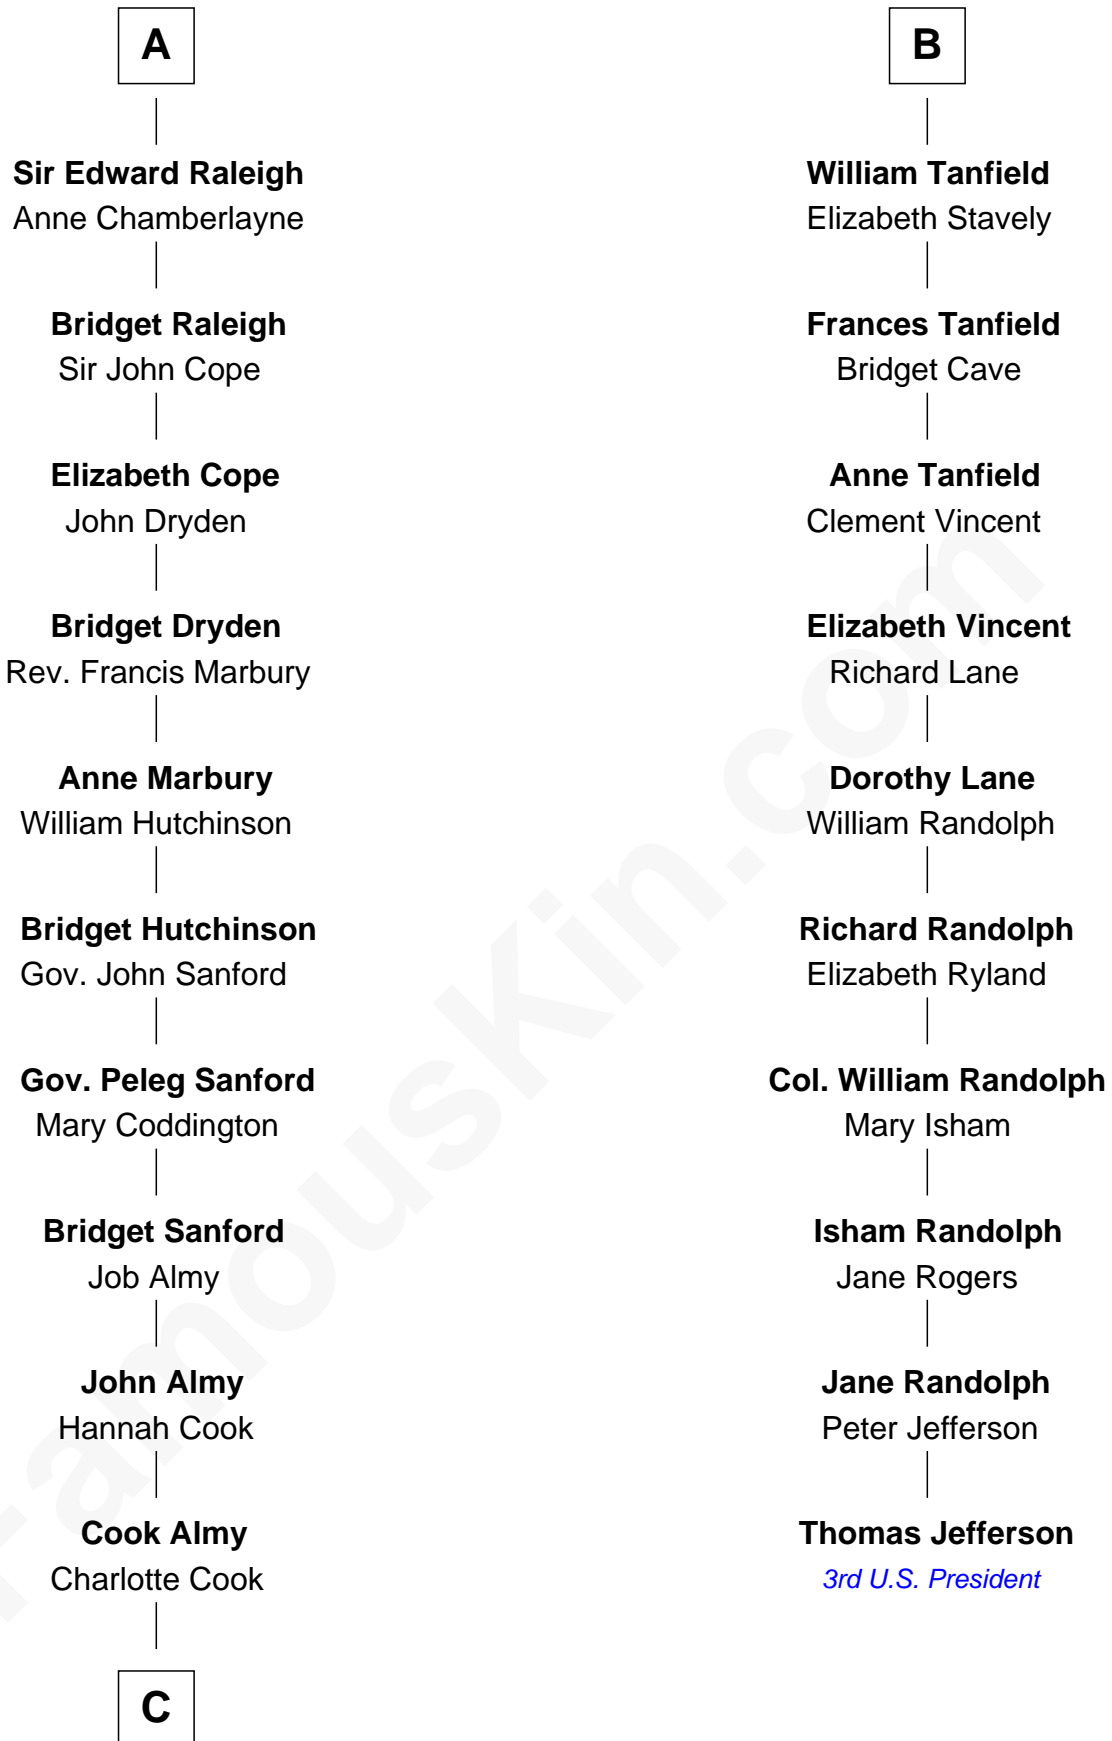

FamousKin.com Relationship Chart of

Marilyn Monroe

Actress, Model, and Singer

16th cousin 5 times removed of

Thomas Jefferson

3rd U.S. President and Signer of the Declaration of Independence

Richard Fitzalan

Edmund Fitzalan

Alice de Warenne

Richard Fitzalan

Eleanor Plantagenet

Sir Richard Fitzalan

Elizabeth de Bohun

Elizabeth Fitzalan

Sir Thomas Mowbray

Margaret Mowbray

Sir Robert Howard

Katherine Howard

Sir Edward Neville

Catherine Neville

Robert Tanfield

B

C

—
Samuel Elam Almy

Susan Bateman

—
Susan Bateman Almy

Charles Adams Gifford

—
Frederick Almy Gifford

Elizabeth Easton Tennant

—
Charles Stanley Gifford

Gladys Pearl Monroe