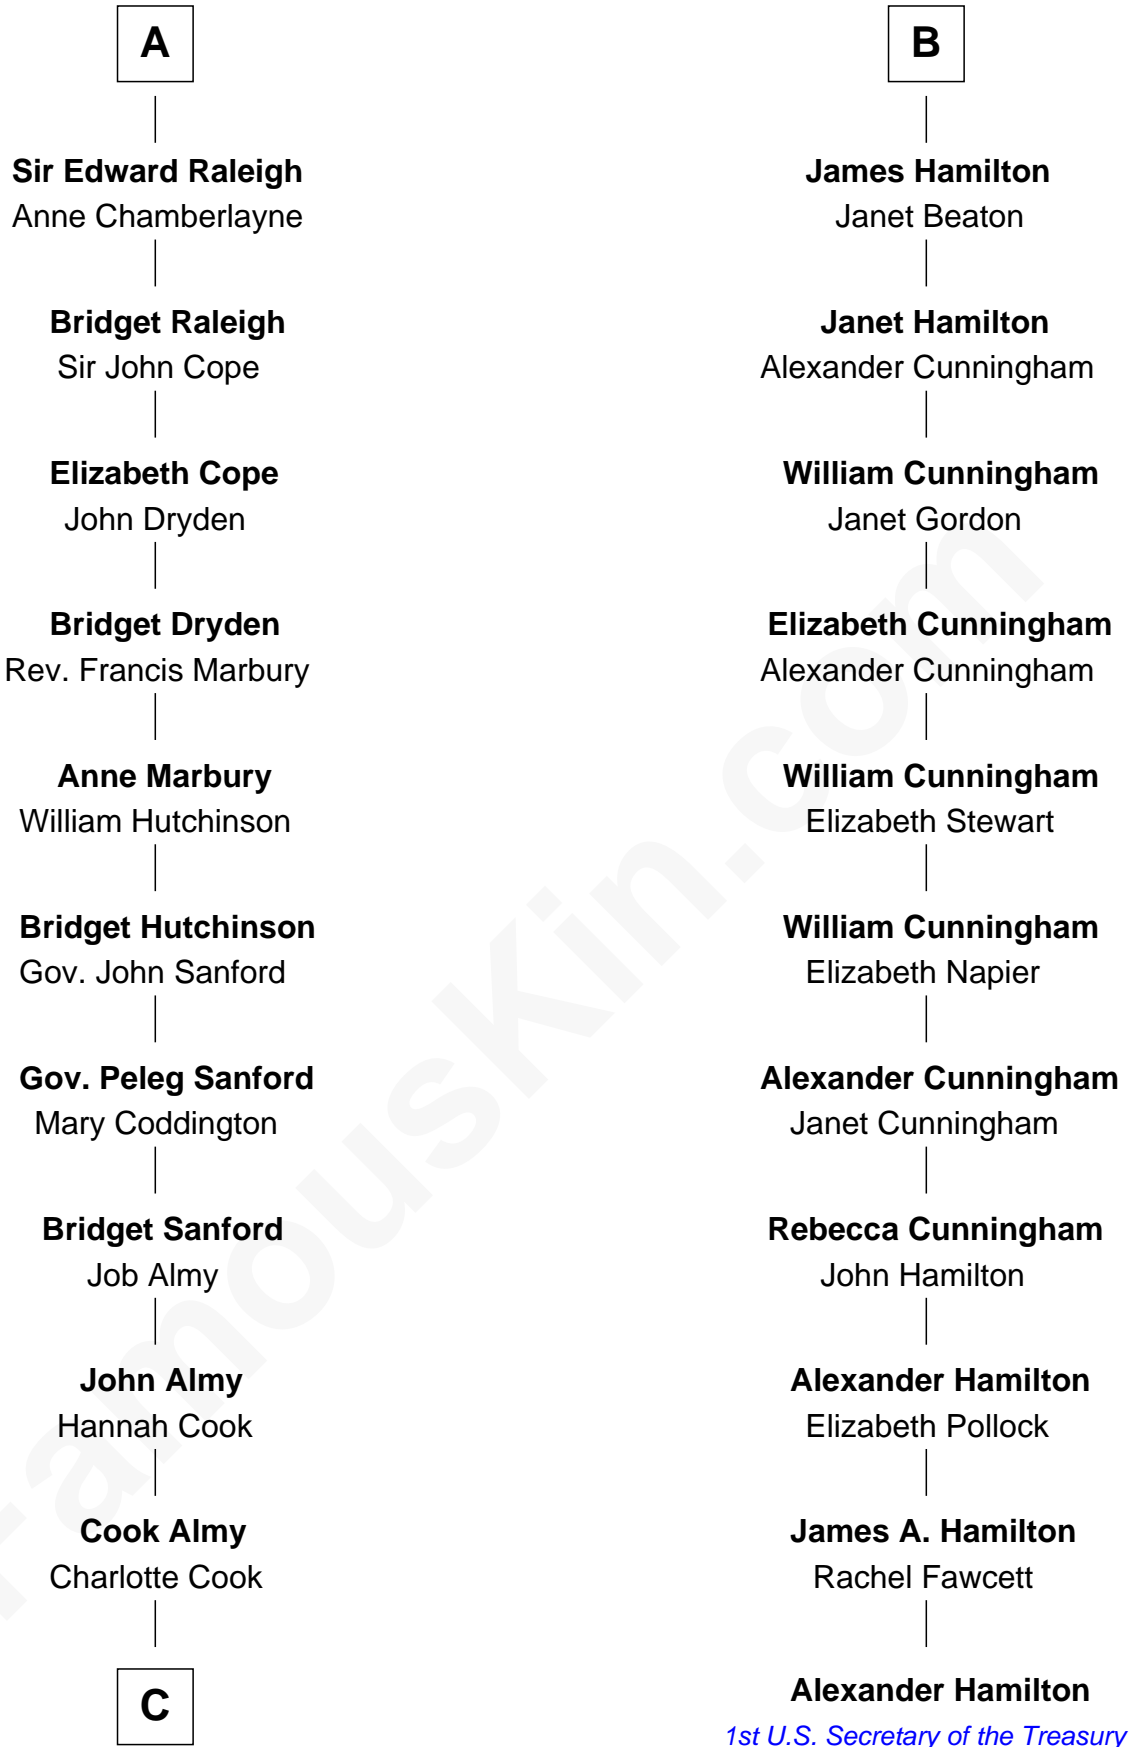

# FamousKin.com Relationship Chart of

**Marilyn Monroe**

*Actress, Model, and Singer*

17th cousin 4 times removed of

**Alexander Hamilton**

*1st U.S. Secretary of the Treasury*

**C**

—  
**Samuel Elam Almy**

Susan Bateman

—  
**Susan Bateman Almy**

Charles Adams Gifford

—  
**Frederick Almy Gifford**

Elizabeth Easton Tennant

—  
**Charles Stanley Gifford**

Gladys Pearl Monroe

—  
**Marilyn Monroe**

*Actress, Model, and Singer*

FamousKin.com