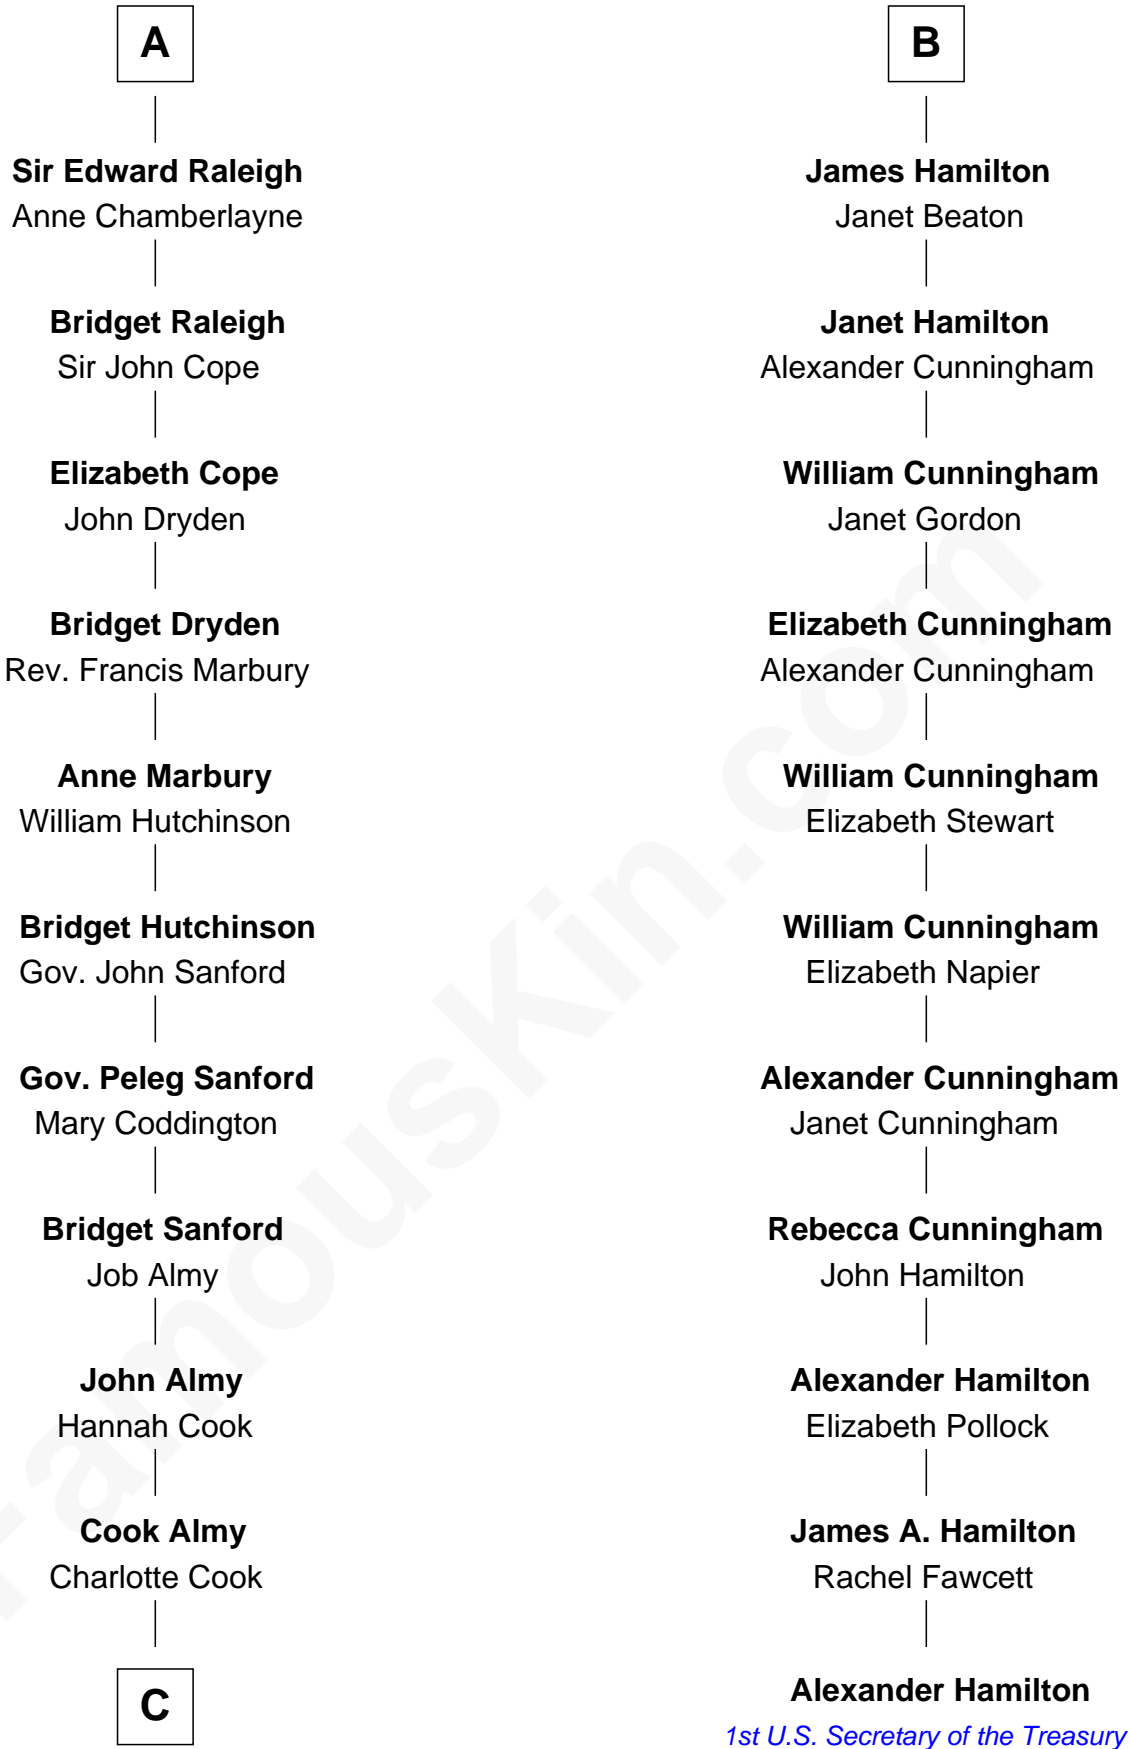

FamousKin.com Relationship Chart of

Marilyn Monroe

Actress, Model, and Singer

17th cousin 4 times removed of

Alexander Hamilton

1st U.S. Secretary of the Treasury

C

—
Samuel Elam Almy

Susan Bateman

—
Susan Bateman Almy

Charles Adams Gifford

—
Frederick Almy Gifford

Elizabeth Easton Tennant

—
Charles Stanley Gifford

Gladys Pearl Monroe

—
Marilyn Monroe

Actress, Model, and Singer

FamousKin.com