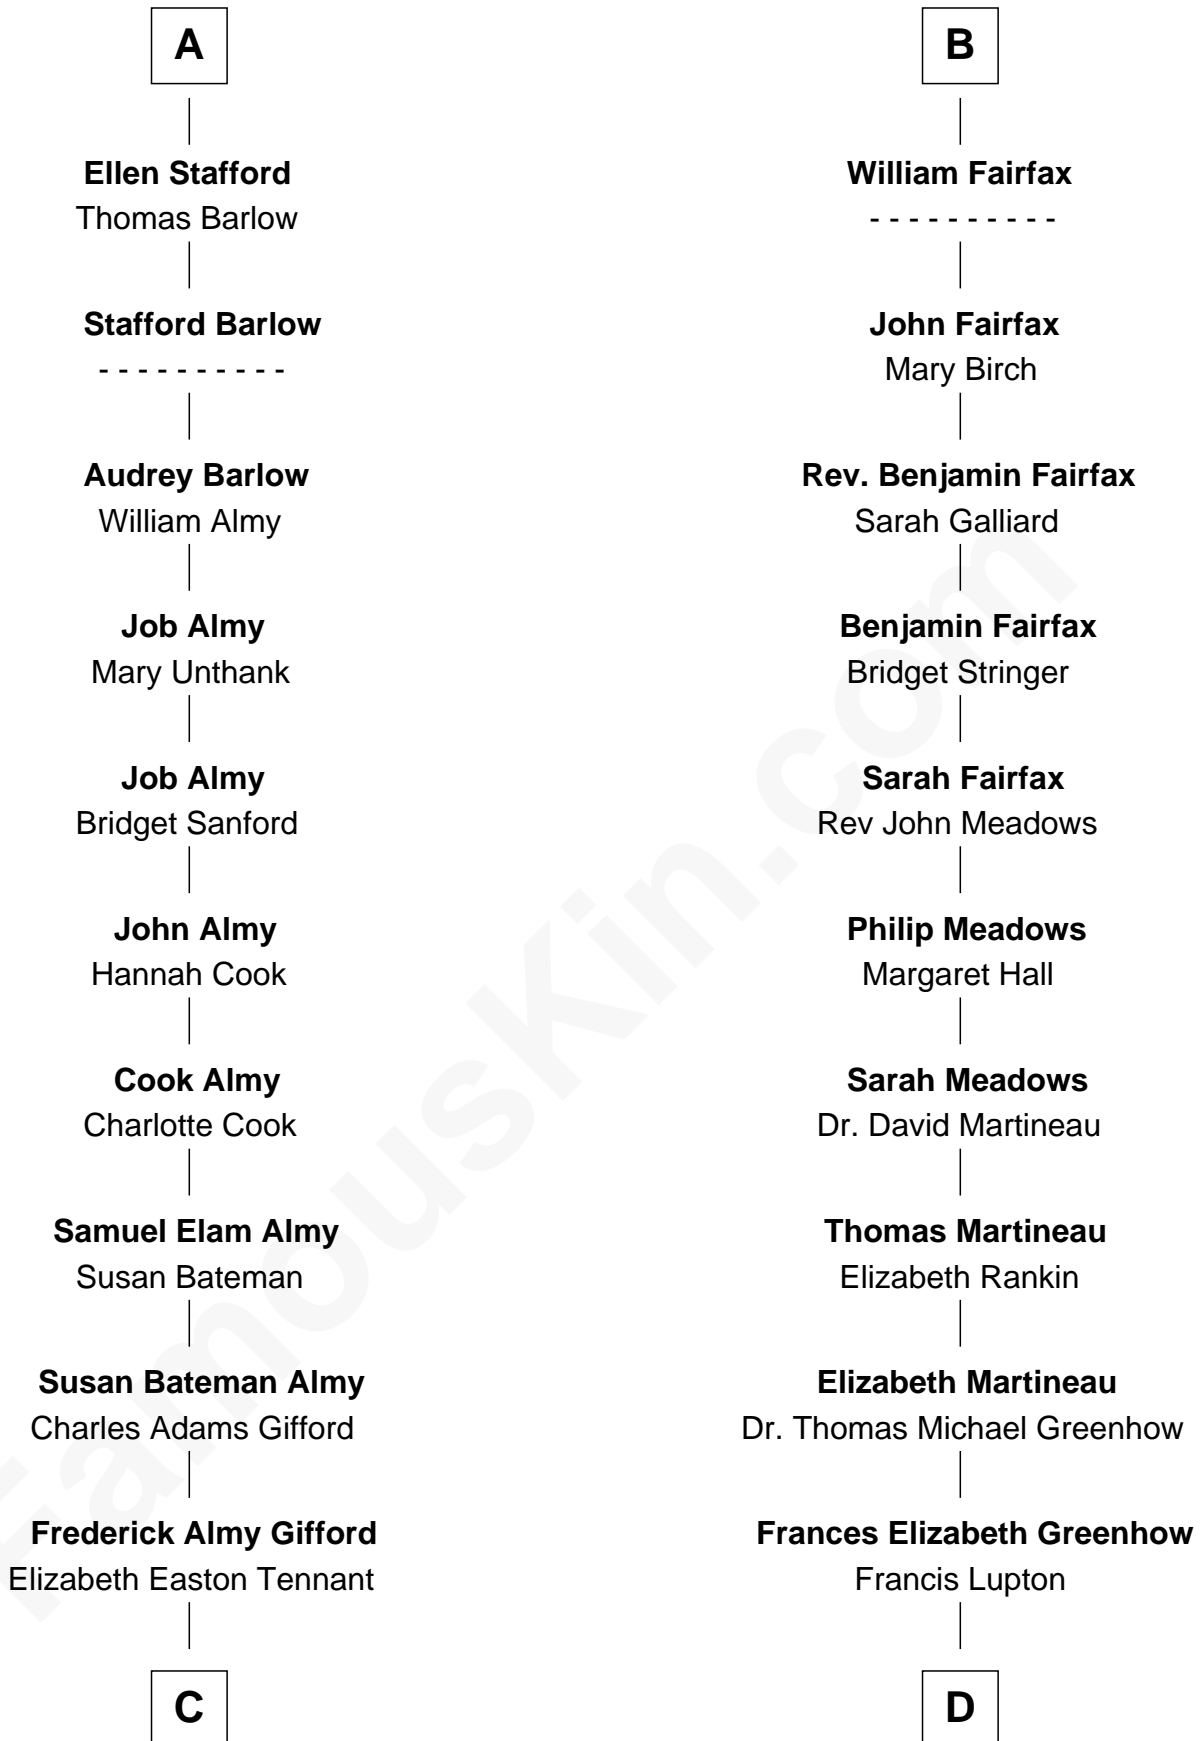

FamousKin.com Relationship Chart of

Marilyn Monroe

Actress, Model, and Singer

18th cousin 3 times removed of

Catherine Middleton

Princess of Wales

Ralph de Stafford

with wife
Katherine de Hastang

Margaret Percy

Sir Humphrey Stafford

Margaret Tame

Agnes Gascoigne

Sir Thomas Fairfax

A

B

C

Charles Stanley Gifford

Gladys Pearl Monroe

Marilyn Monroe

Actress, Model, and Singer

D

Francis Martineau Lupton

Harriet Albina Davis

Olive Christina Lupton