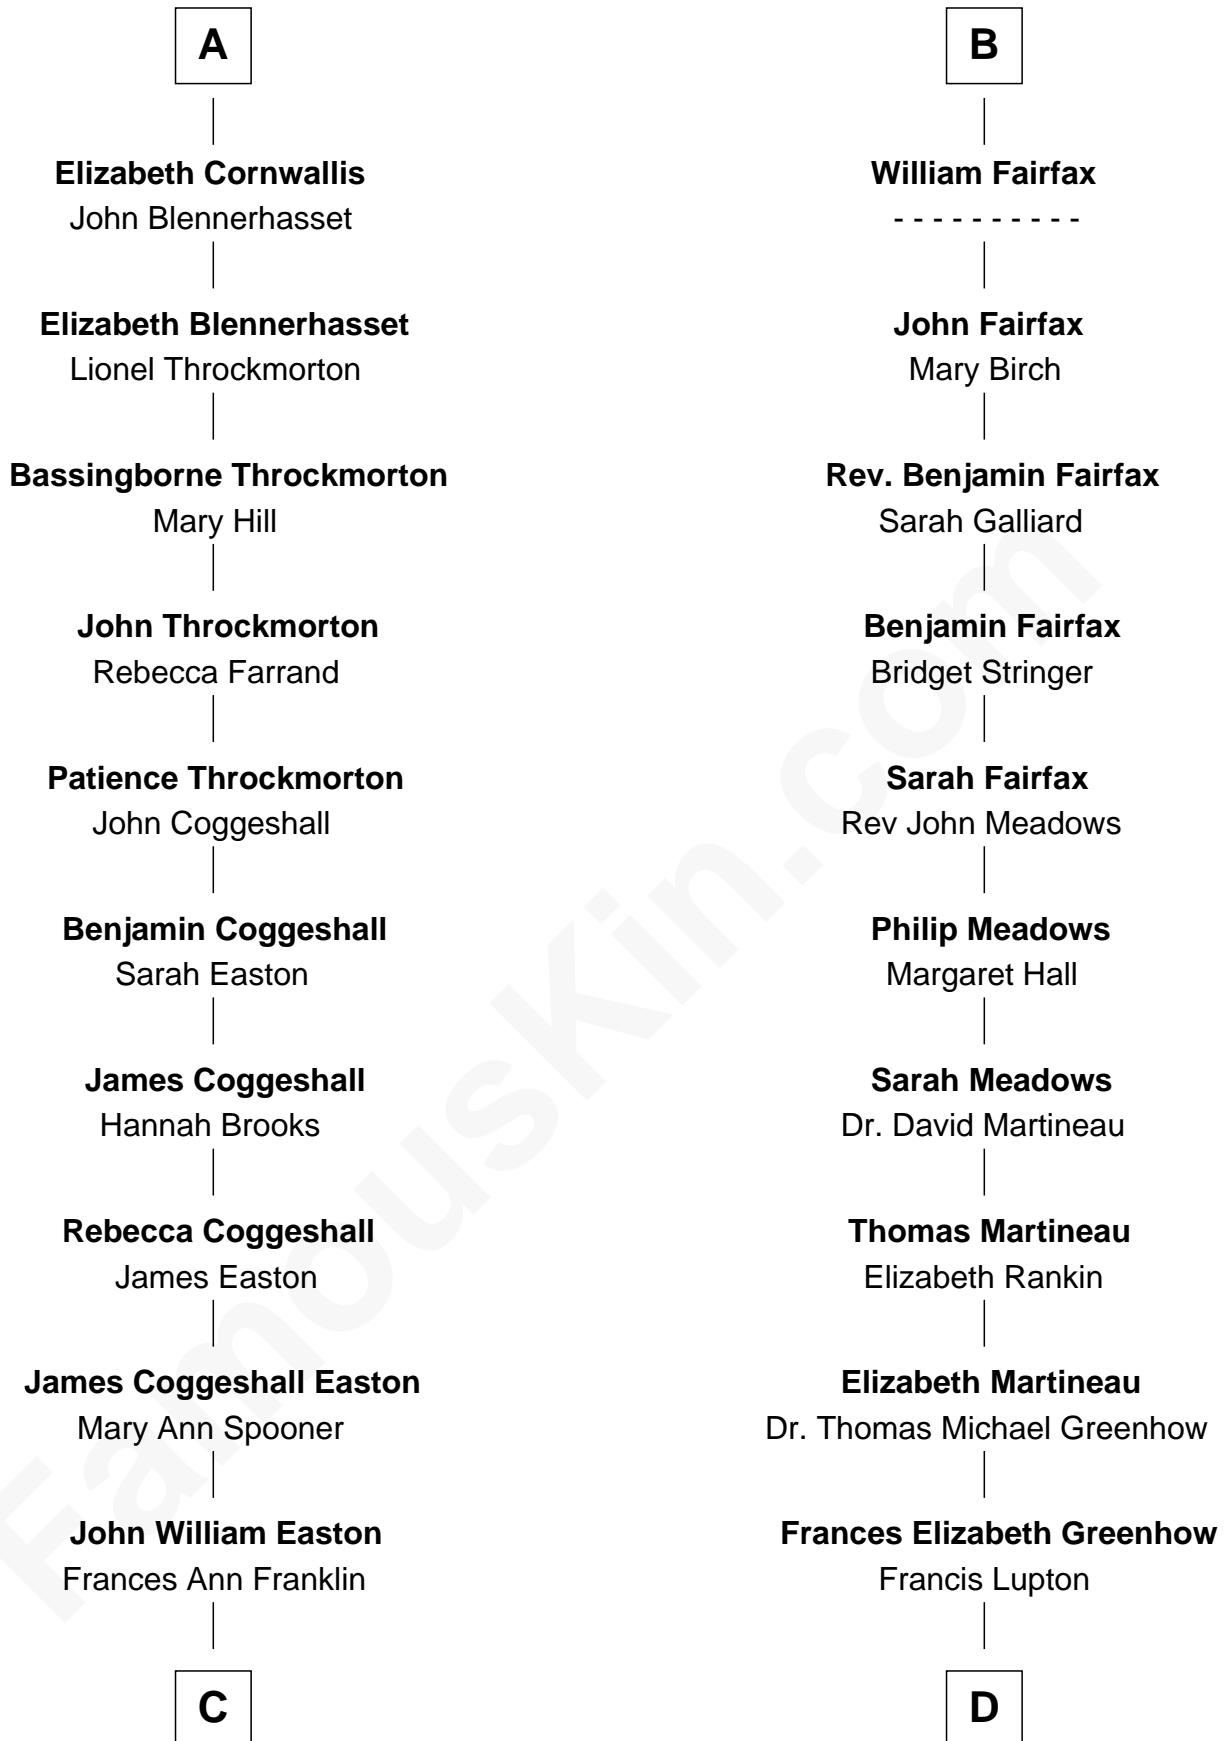

FamousKin.com Relationship Chart of

Marilyn Monroe

Actress, Model, and Singer

20th cousin 1 time removed of

Catherine Middleton

Princess of Wales

William de Montagu
Katherine de Grandison

Sibyl de Montagu
Sir Edmund Fitzalan

Philippe Fitzalan
Sir Richard Sergeaux

Philippa Sergeaux
Sir Robert Pashley

Anne Pashley
Edward Tyrrell

Philippa Tyrrell
Thomas Cornwallis

Sir William Cornwallis
Elizabeth Stanford

Sir John Cornwallis
Mary Sulyard

A

Philippa de Montagu
Sir Roger de Mortimer

Edmund Mortimer
Philippa Plantagenet

Elizabeth Mortimer
Sir Henry Percy

Sir Henry Percy
Eleanor Neville

Sir Henry Percy
Eleanor Poynings

Margaret Percy
Sir William Gascoigne

Agnes Gascoigne
Sir Thomas Fairfax

B

C

Elizabeth Cutting Easton
William Congdon Tennant

Elizabeth Easton Tennant
Frederick Almy Gifford

Charles Stanley Gifford
Gladys Pearl Monroe

Marilyn Monroe
Actress, Model, and Singer