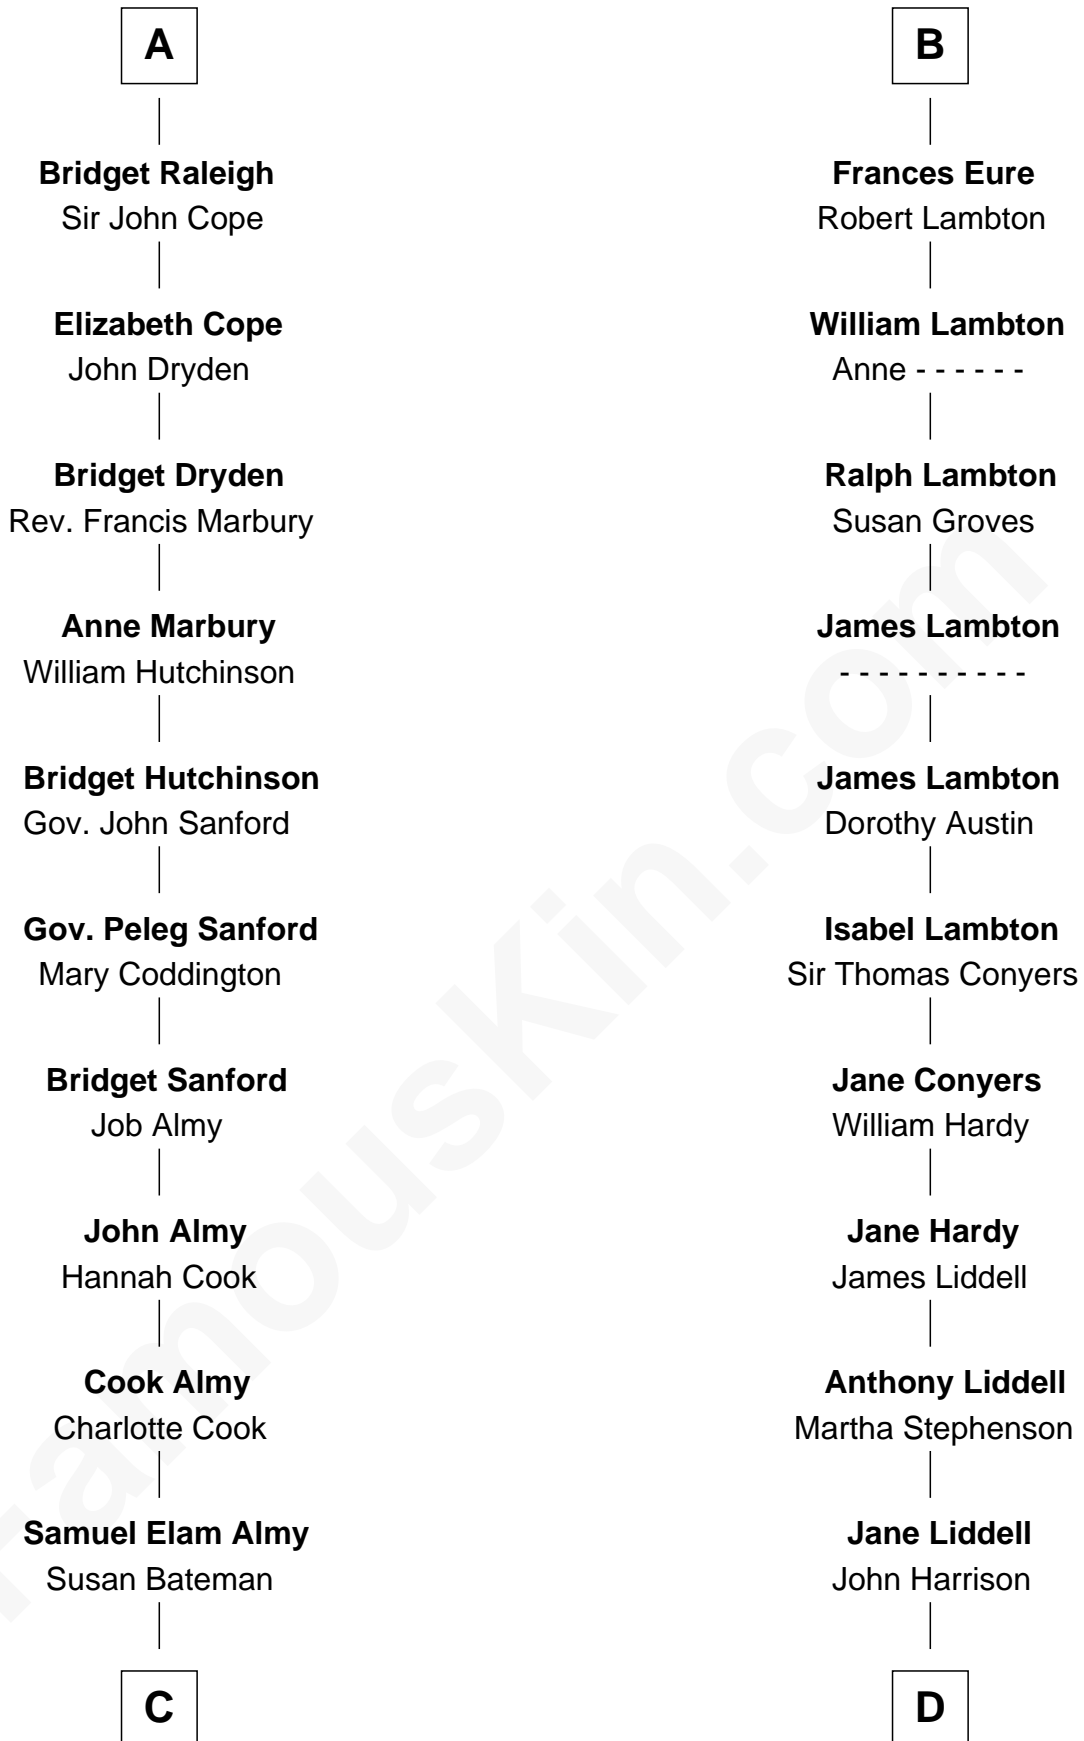

FamousKin.com Relationship Chart of

Marilyn Monroe

Actress, Model, and Singer

20th cousin 1 time removed of

Catherine Middleton

Princess of Wales

Edmund Fitzalan

Alice de Warenne

C

Susan Bateman Almy
Charles Adams Gifford

Frederick Almy Gifford
Elizabeth Easton Tennant

Charles Stanley Gifford
Gladys Pearl Monroe

Marilyn Monroe
Actress, Model, and Singer

D

John Harrison
Jane Hill

Thomas Harrison
Elizabeth Mary Temple