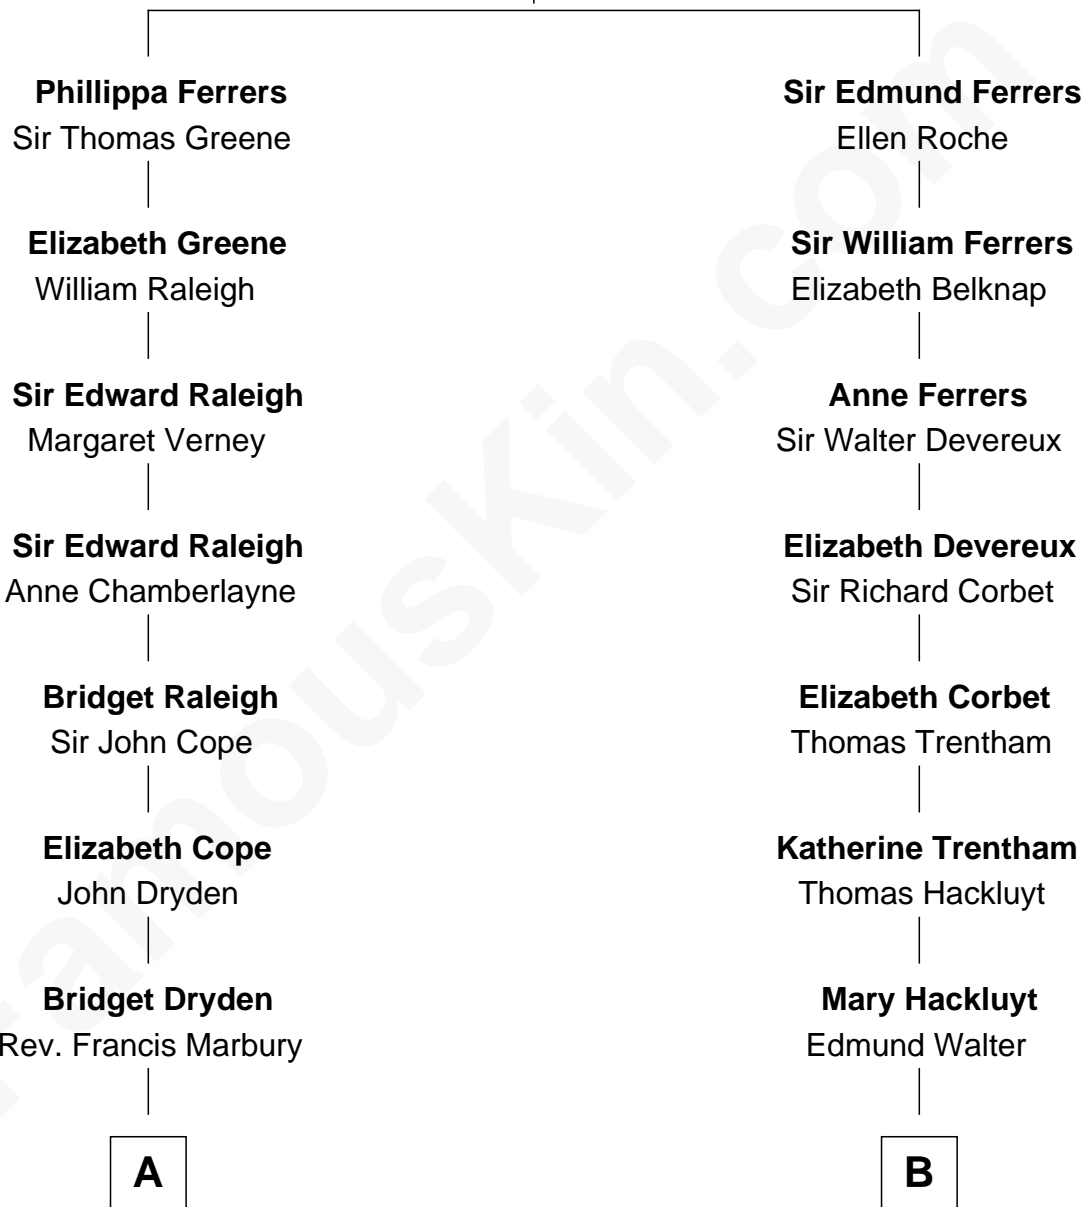

FamousKin.com Relationship Chart of

Marilyn Monroe

Actress, Model, and Singer

17th cousin 3 times removed of

Mary Chapin Carpenter

Singer and Songwriter

Robert de Ferrers
Margaret Despencer

C

Dr. James Stratton Carpenter

Lillian Louise Chapin

Chapin Carpenter

Ruth Smythe

Chapin Carpenter

Mary Bowie Robertson

Mary Chapin Carpenter

Singer and Songwriter