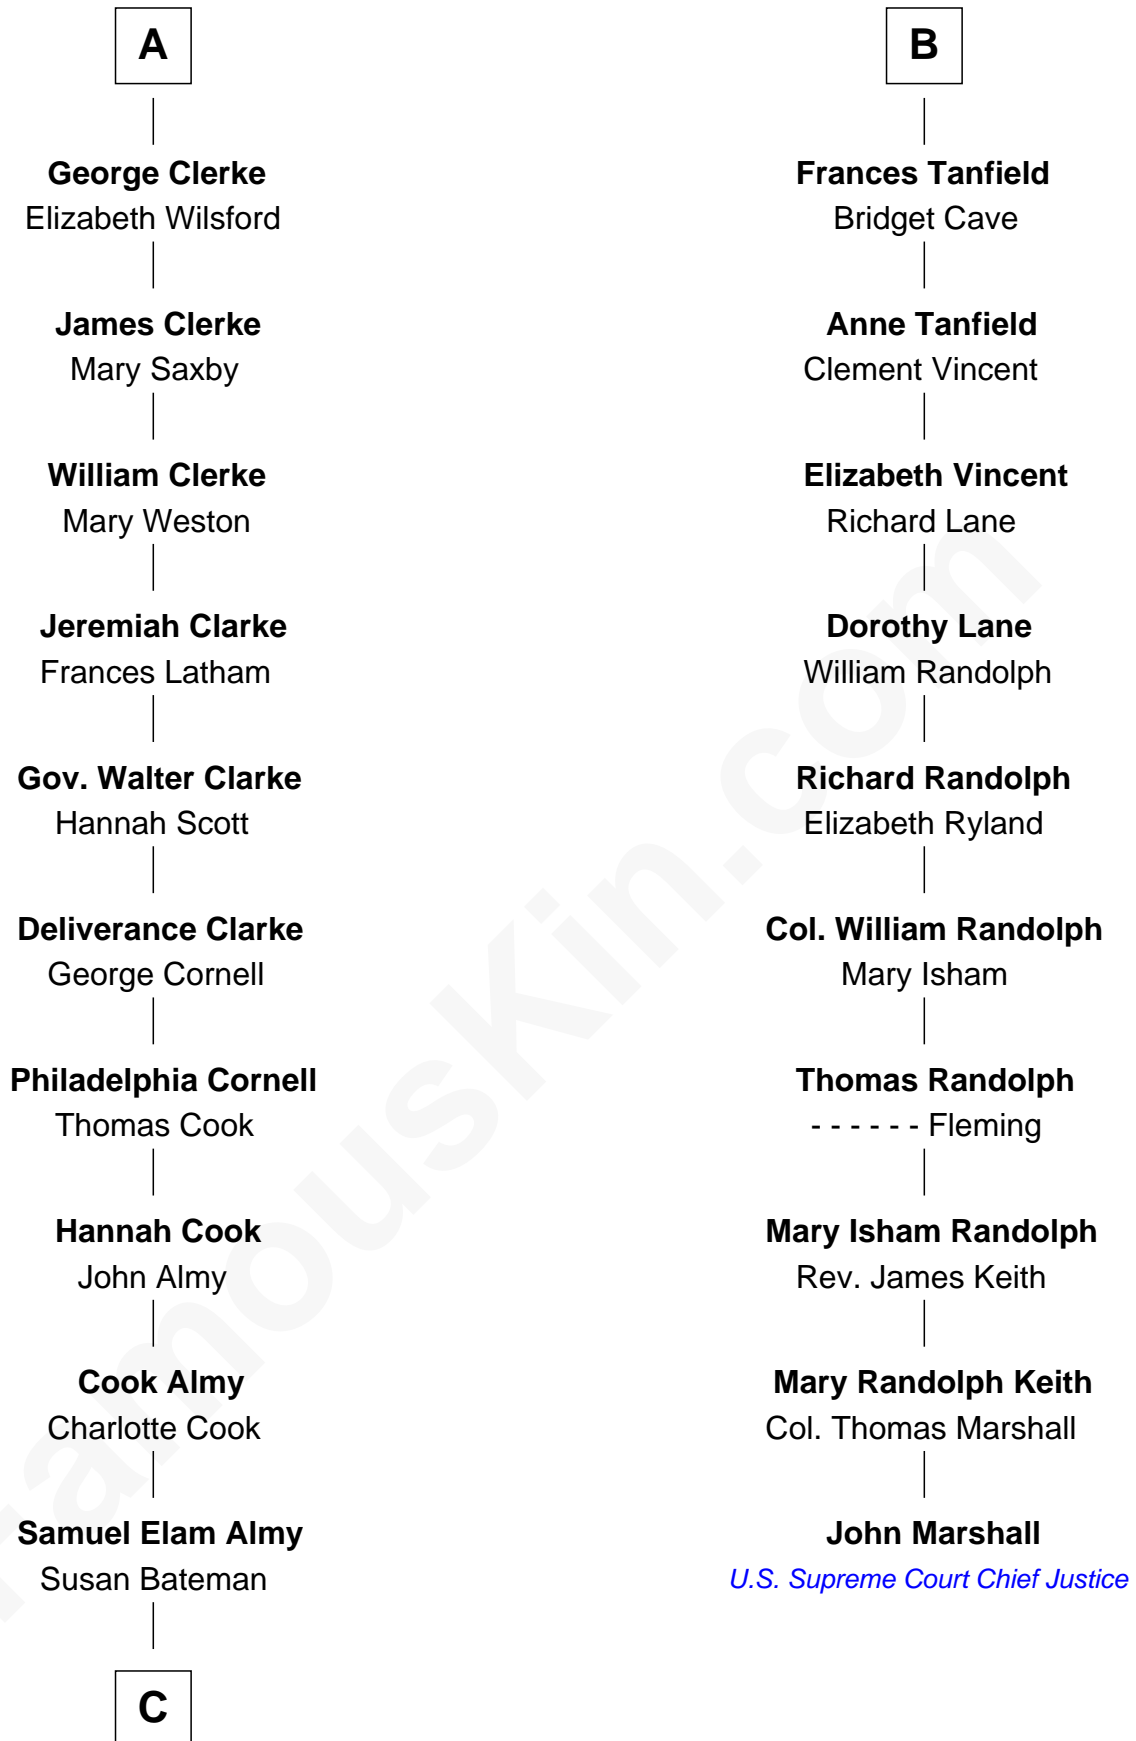

FamousKin.com
Relationship Chart of
Marilyn Monroe

Actress, Model, and Singer

16th cousin 4 times removed of

John Marshall

4th Chief Justice of the U.S. Supreme Court

Bartholomew de Badlesmere

Margaret de Clare

Sir William de Bohun

Elizabeth de Bohun

Sir Richard Fitzalan

Elizabeth Fitzalan

Sir Thomas Mowbray

Margaret Mowbray

Sir Robert Howard

Katherine Howard

Sir Edward Neville

Catherine Neville

Robert Tanfield

William Tanfield

Elizabeth Stavely

B

C

—
Susan Bateman Almy
Charles Adams Gifford

—
Frederick Almy Gifford
Elizabeth Easton Tennant

—
Charles Stanley Gifford
Gladys Pearl Monroe

—
Marilyn Monroe
Actress, Model, and Singer

FamousKin.com