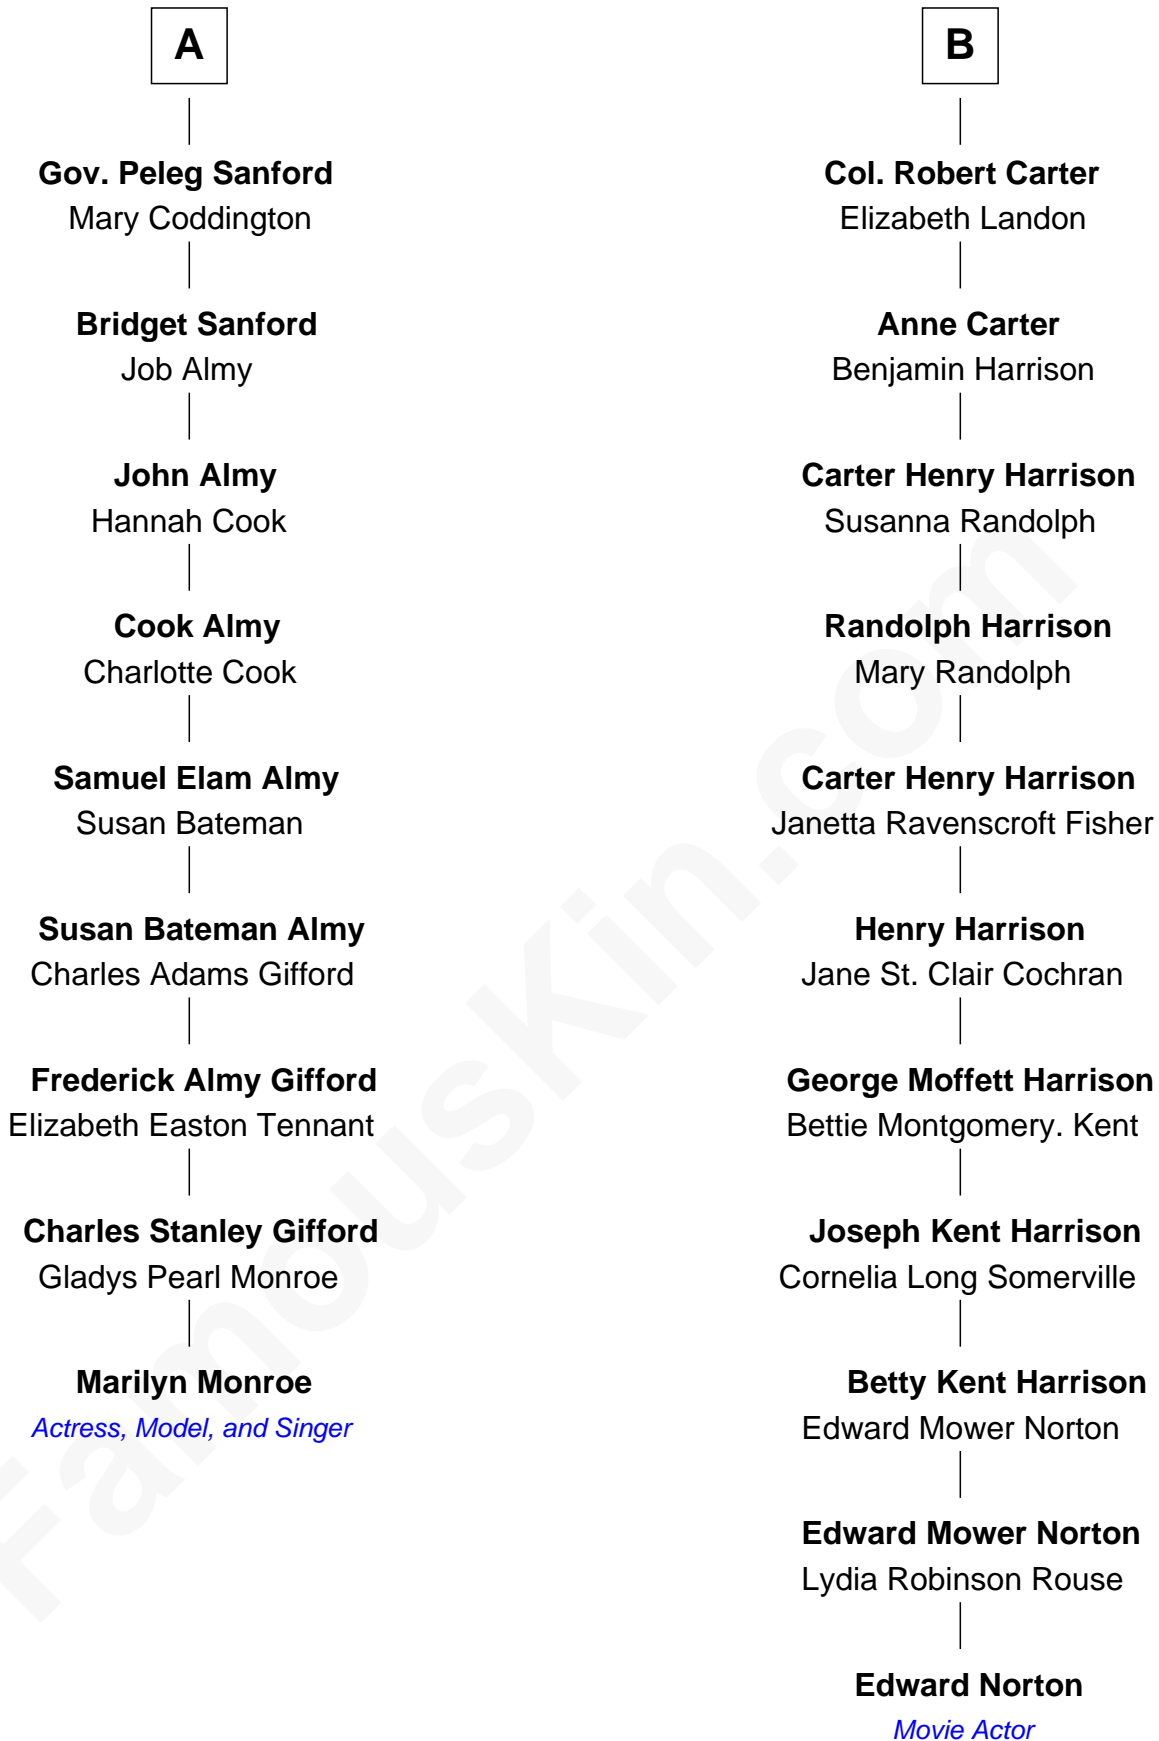

FamousKin.com Relationship Chart of

Marilyn Monroe

Actress, Model, and Singer

15th cousin 2 times removed of

Edward Norton

Movie Actor

Sir Thomas Blount

Margaret de Gresley

Sir Thomas Blount

Agnes Hawley

Anne Blount

William Marbury

Robert Marbury

Katherine Williamson

William Marbury

Agnes Lenton

Helena Byron

Sir William Blount

Margaret Echyngham

Elizabeth Blount

Sir Andrews de Windsor

Edith Windsor

George Ludlow

Thomas Ludlow

Jane Pyle

Gabriel Ludlow

Phillis - - - - -

Sarah Ludlow

Col. John Carter

B

Edward Norton photo by [David Shankbone](#) (CC BY 3.0)