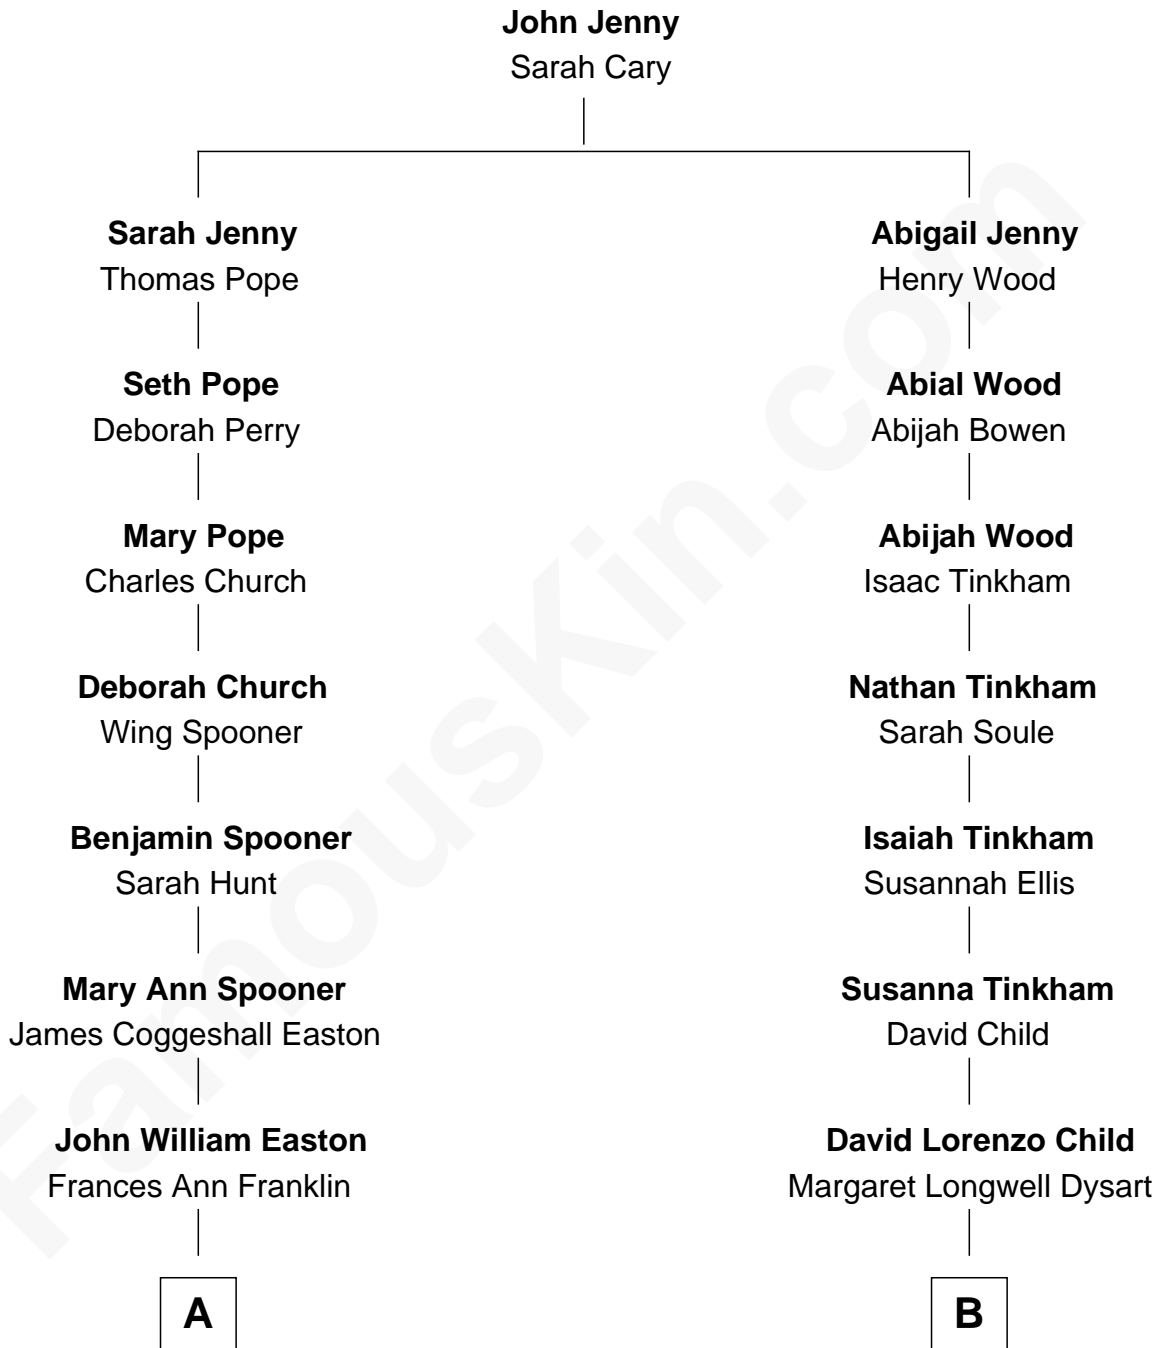

FamousKin.com Relationship Chart of

Marilyn Monroe

Actress, Model, and Singer

10th cousin of

Dick Van Dyke

TV Actor - "The Dick Van Dyke Show"

A

Elizabeth Cutting Easton
William Congdon Tennant

Elizabeth Easton Tennant
Frederick Almy Gifford

Charles Stanley Gifford
Gladys Pearl Monroe

Marilyn Monroe
Actress, Model, and Singer

B

Susan Elizabeth Child
Ninian Alphonse McCord

Charles Cornelius McCord
Adeline Verinda Neal

Hazel Victoria McCord
Loren Wayne Van Dyke

Dick Van Dyke
TV Actor - "The Dick Van Dyke Show"