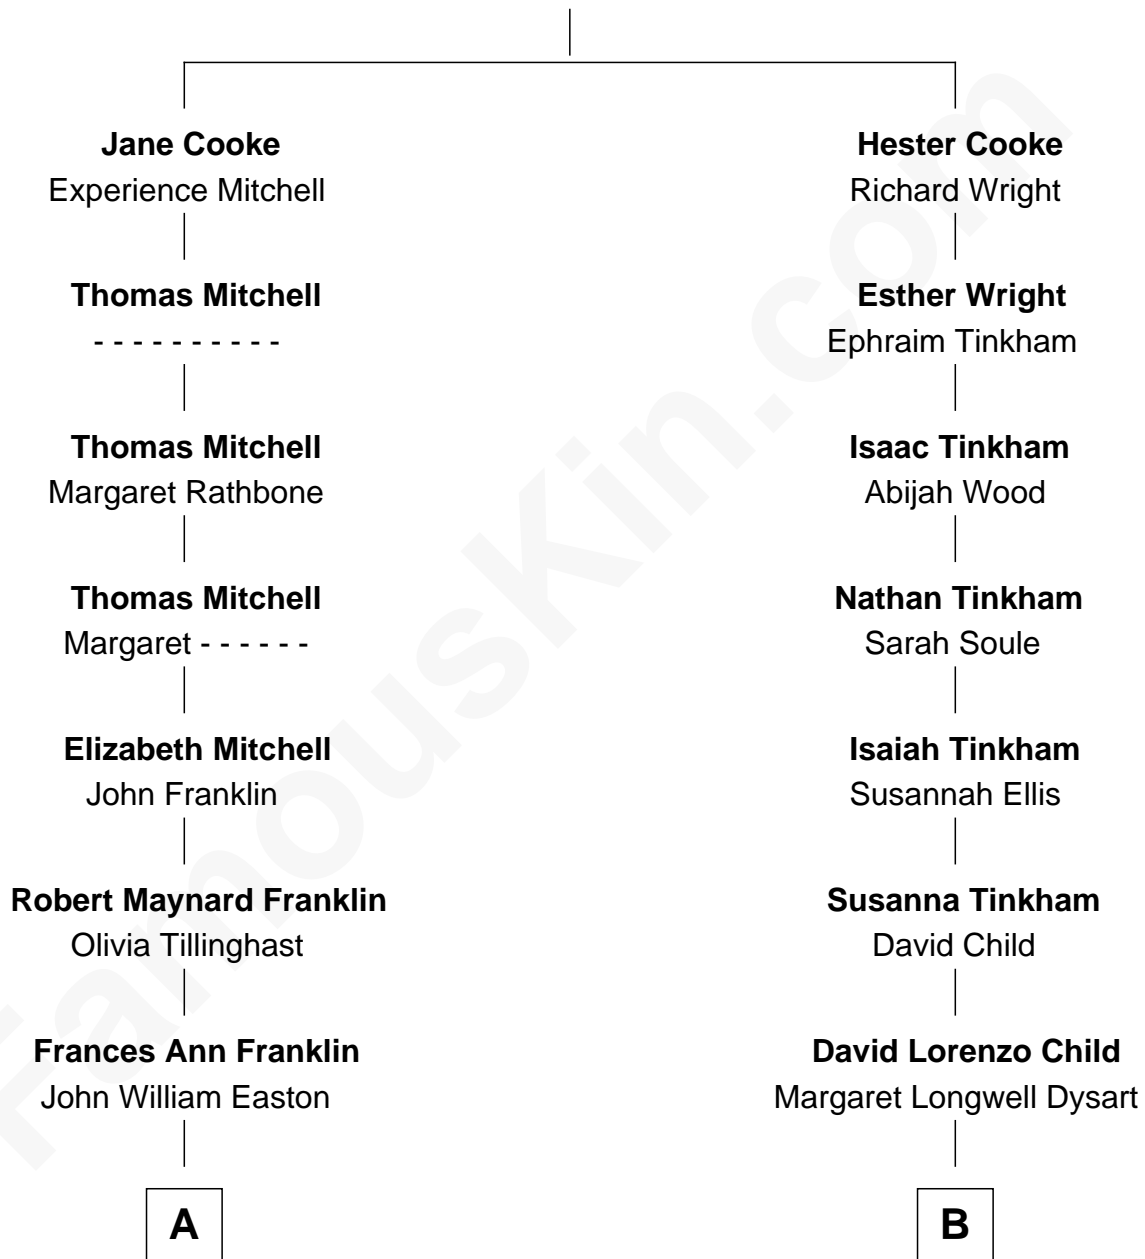

FamousKin.com Relationship Chart of

Marilyn Monroe

Actress, Model, and Singer

10th cousin of

Dick Van Dyke

TV Actor - "The Dick Van Dyke Show"

Francis Cooke
Hester le Mahieu

A

Elizabeth Cutting Easton
William Congdon Tennant

Elizabeth Easton Tennant
Frederick Almy Gifford

Charles Stanley Gifford
Gladys Pearl Monroe

Marilyn Monroe
Actress, Model, and Singer

B

Susan Elizabeth Child
Ninian Alphonse McCord

Charles Cornelius McCord
Adeline Verinda Neal

Hazel Victoria McCord
Loren Wayne Van Dyke

Dick Van Dyke
TV Actor - "The Dick Van Dyke Show"