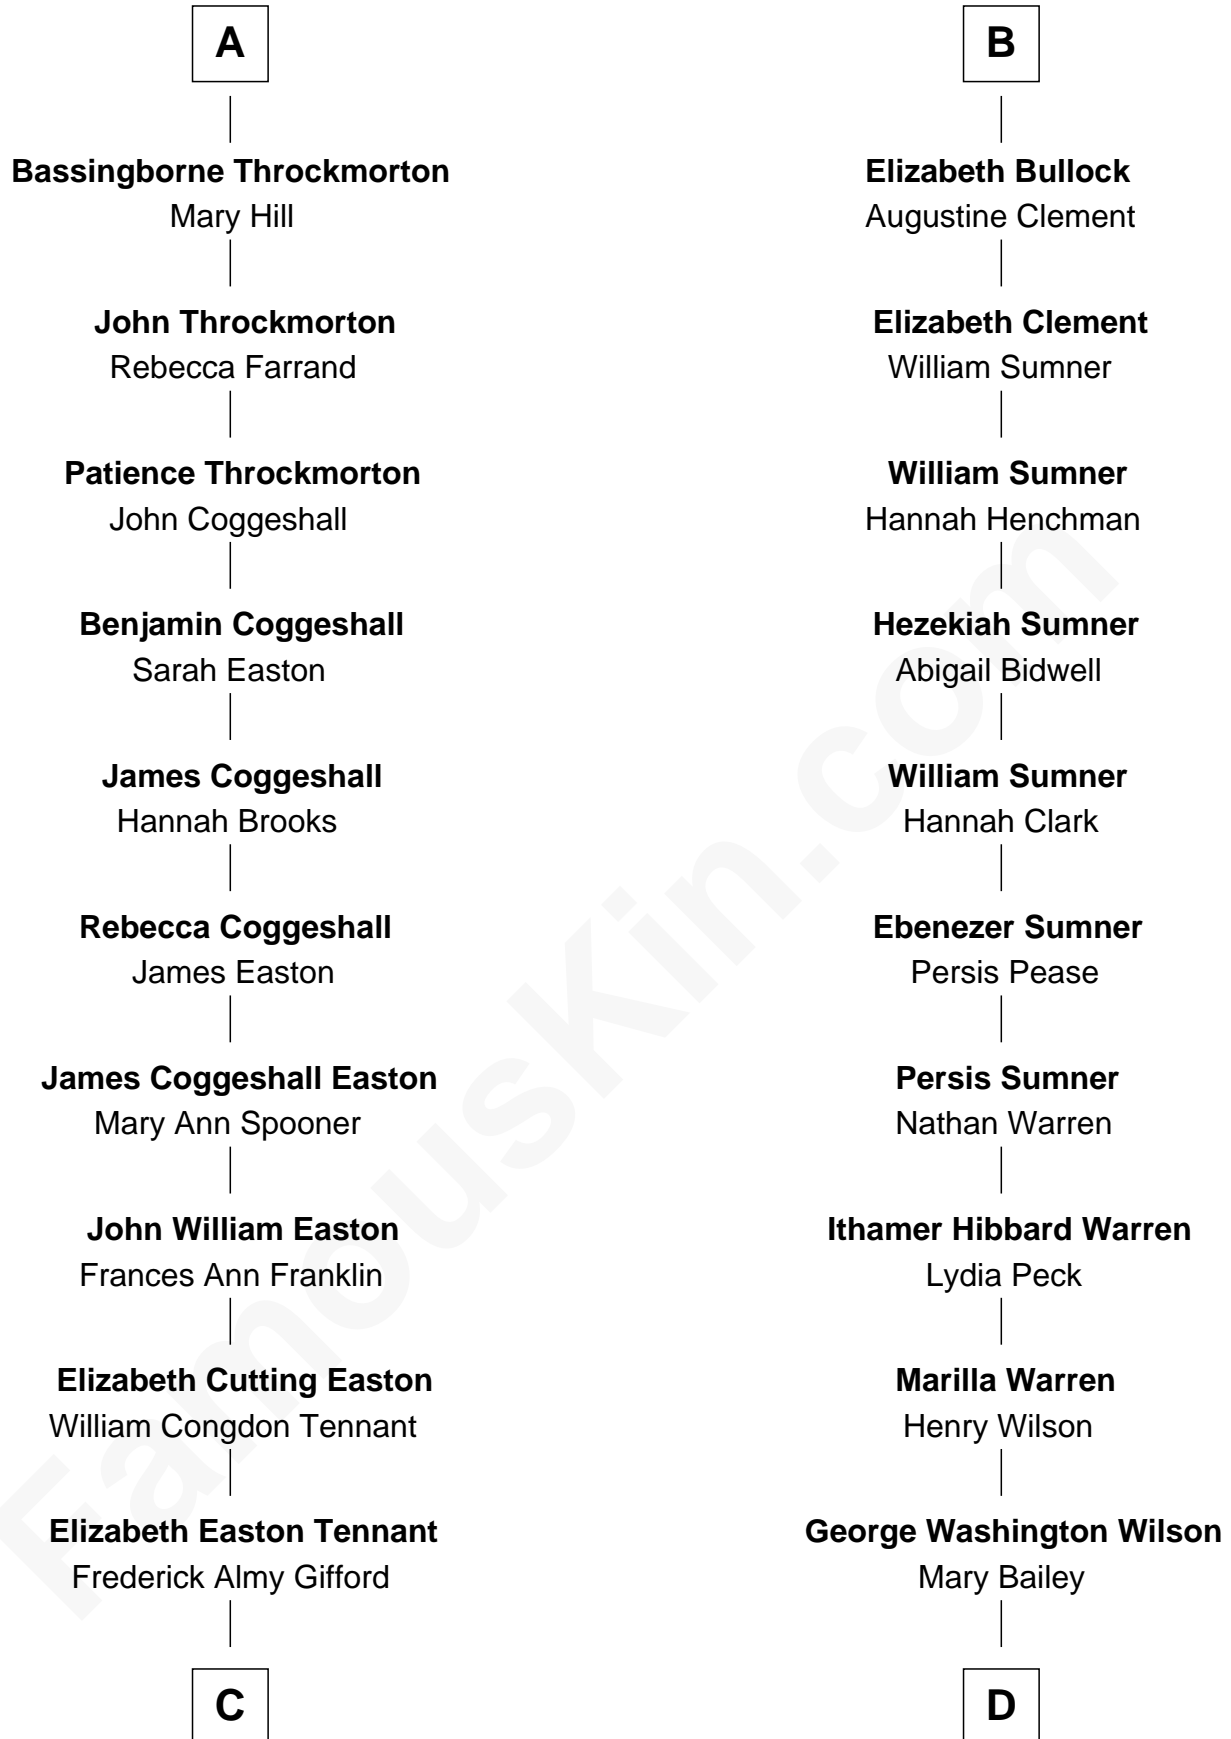

# FamousKin.com Relationship Chart of

**Marilyn Monroe**

*Actress, Model, and Singer*

18th cousin 3 times removed of

**Kevin Love**

*NBA All-Star Player*

**Sir Richard Sergeaux**

Philippe Fitzalan

**C**

**Charles Stanley Gifford**

Gladys Pearl Monroe

**Marilyn Monroe**

*Actress, Model, and Singer*

**D**

**William Henry Wilson**

Alta Lenora Chitwood