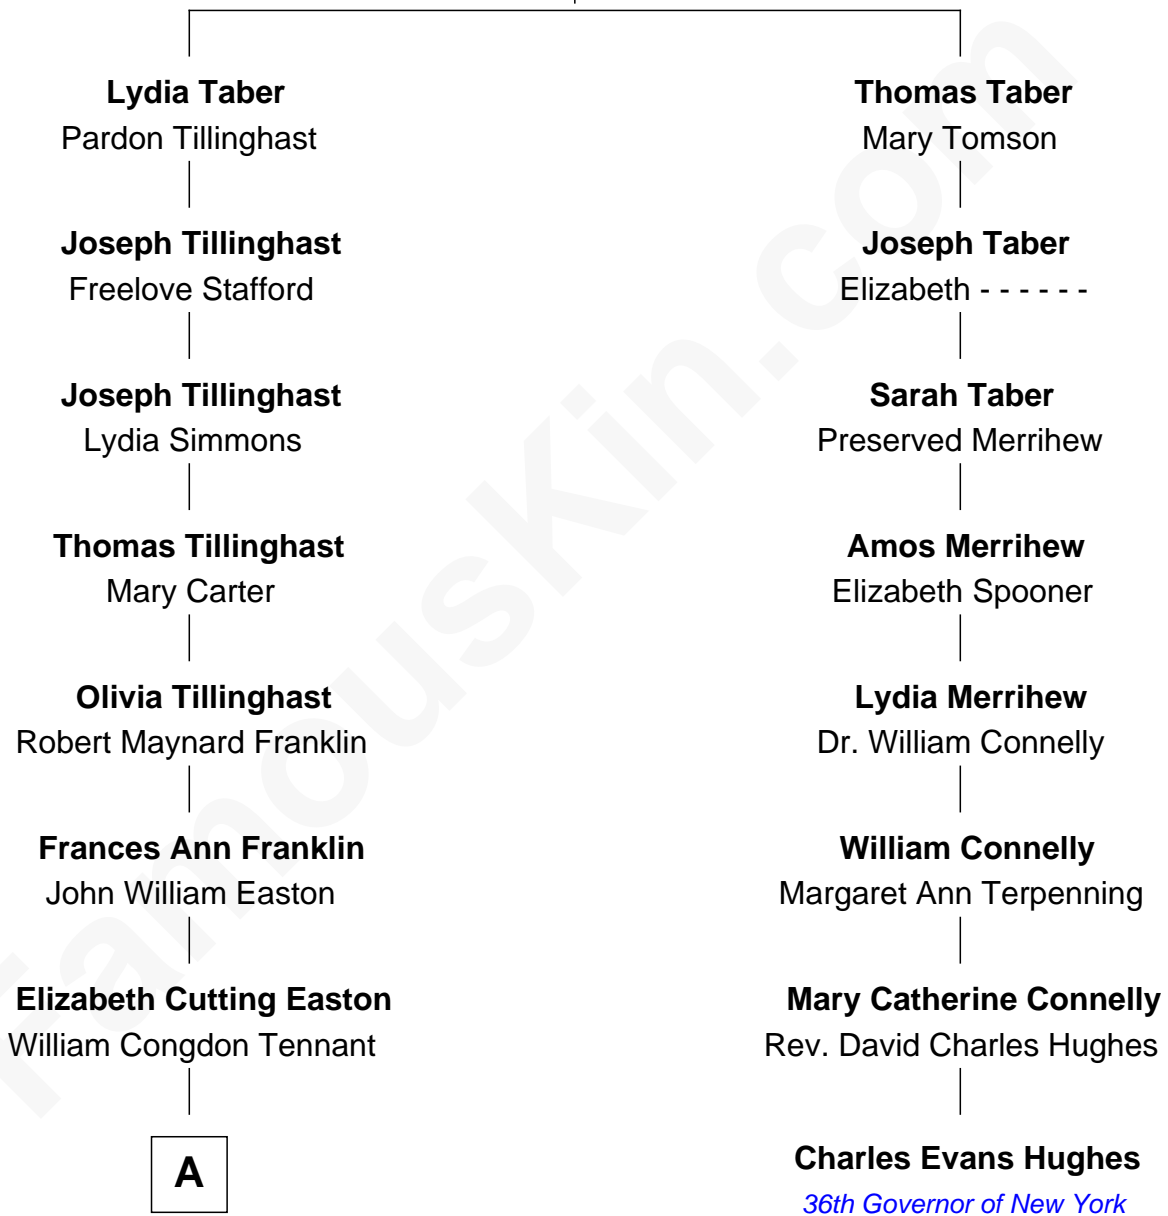

FamousKin.com

Relationship Chart of

Marilyn Monroe

Actress, Model, and Singer

7th cousin 2 times removed of

Charles Evans Hughes

36th Governor of New York

Philip Taber
Lydia Masters

A

Elizabeth Easton Tennant

Frederick Almy Gifford

Charles Stanley Gifford

Gladys Pearl Monroe

Marilyn Monroe

Actress, Model, and Singer

FamousKin.com