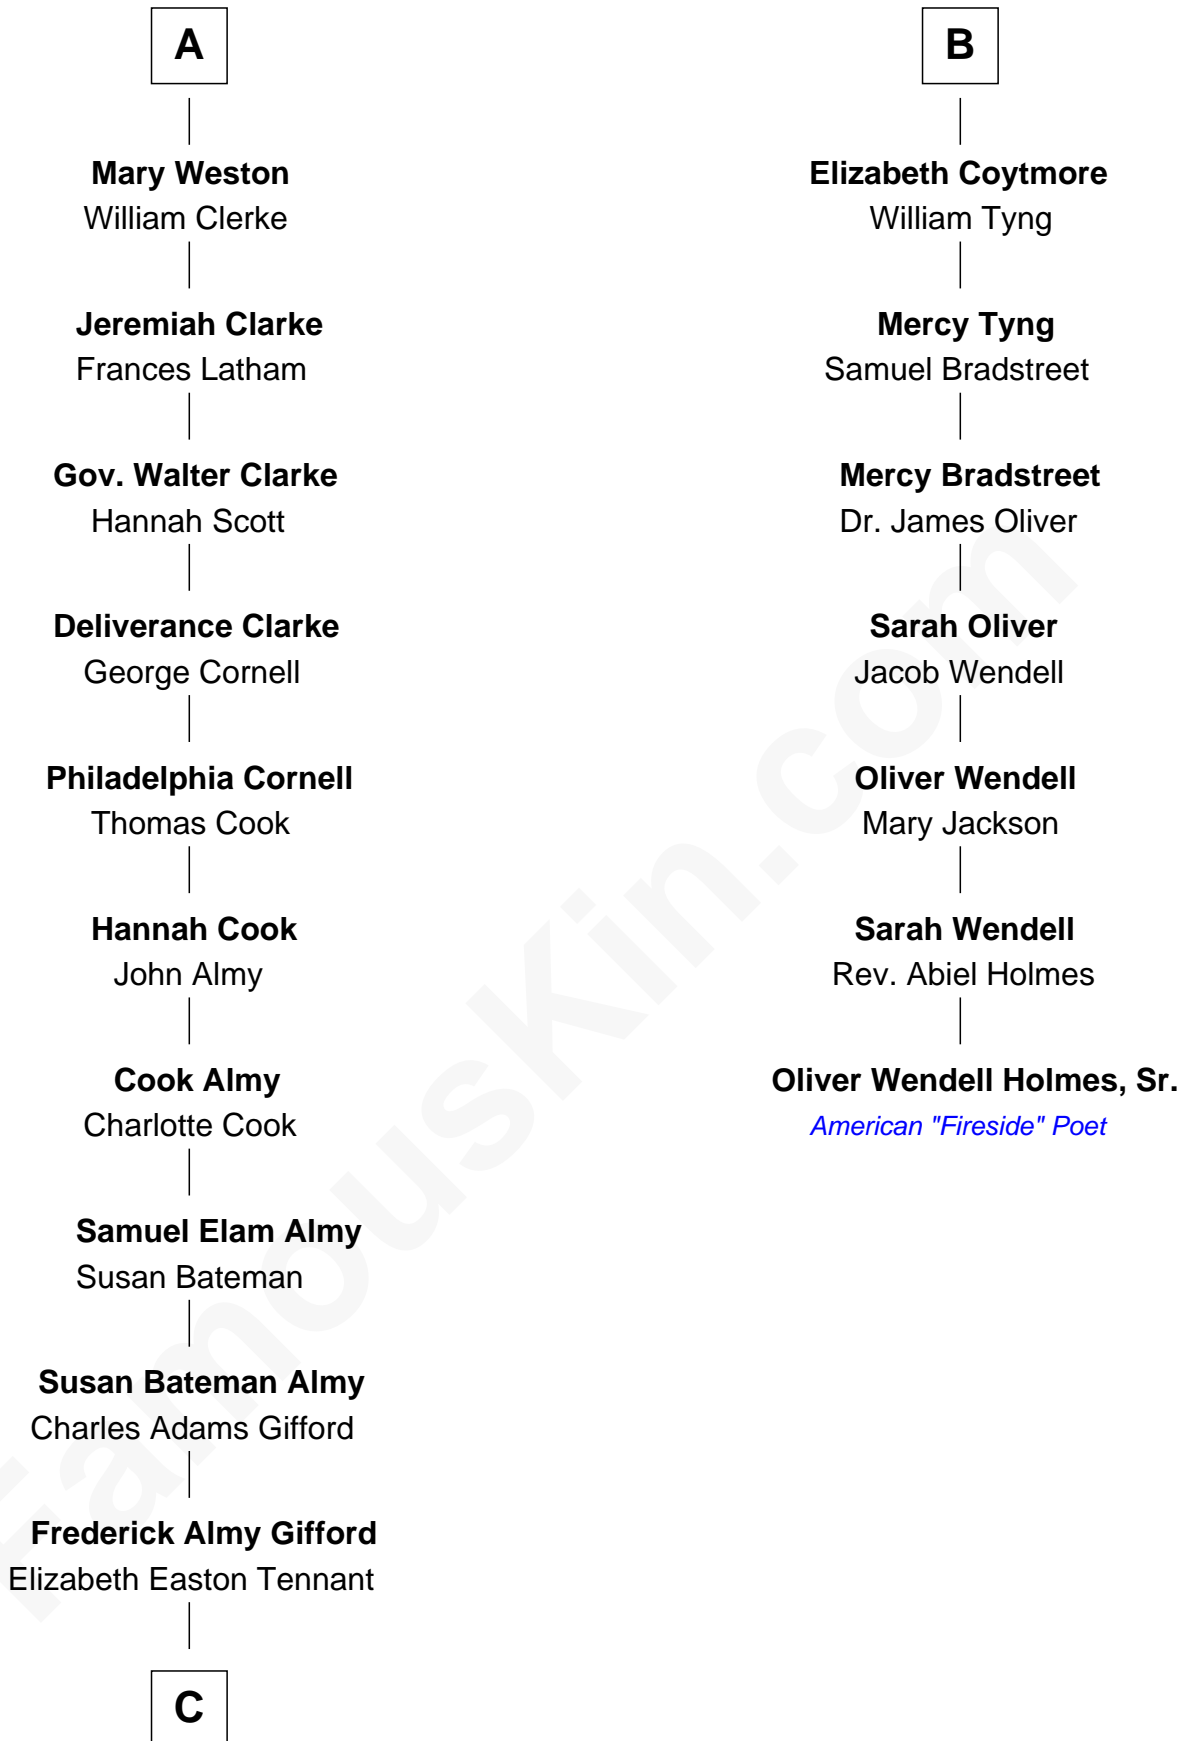

FamousKin.com

Relationship Chart of

Marilyn Monroe

Actress, Model, and Singer

13th cousin 5 times removed of

Oliver Wendell Holmes, Sr.

American "Fireside" Poet

Sir William Stradling

Sir Edward Stradling

Jane Beaufort

Sir Henry Stradling

Elizabeth Herbert

Thomas Stradling

Janet Mathew

Jane Stradling

Sir William Griffith

Dorothy Griffith

William Williams

Jane Williams

William Coytmore

Rowland Coytmore

Katherine Myles

B

C

Charles Stanley Gifford

Gladys Pearl Monroe

Marilyn Monroe

Actress, Model, and Singer

FamousKin.com