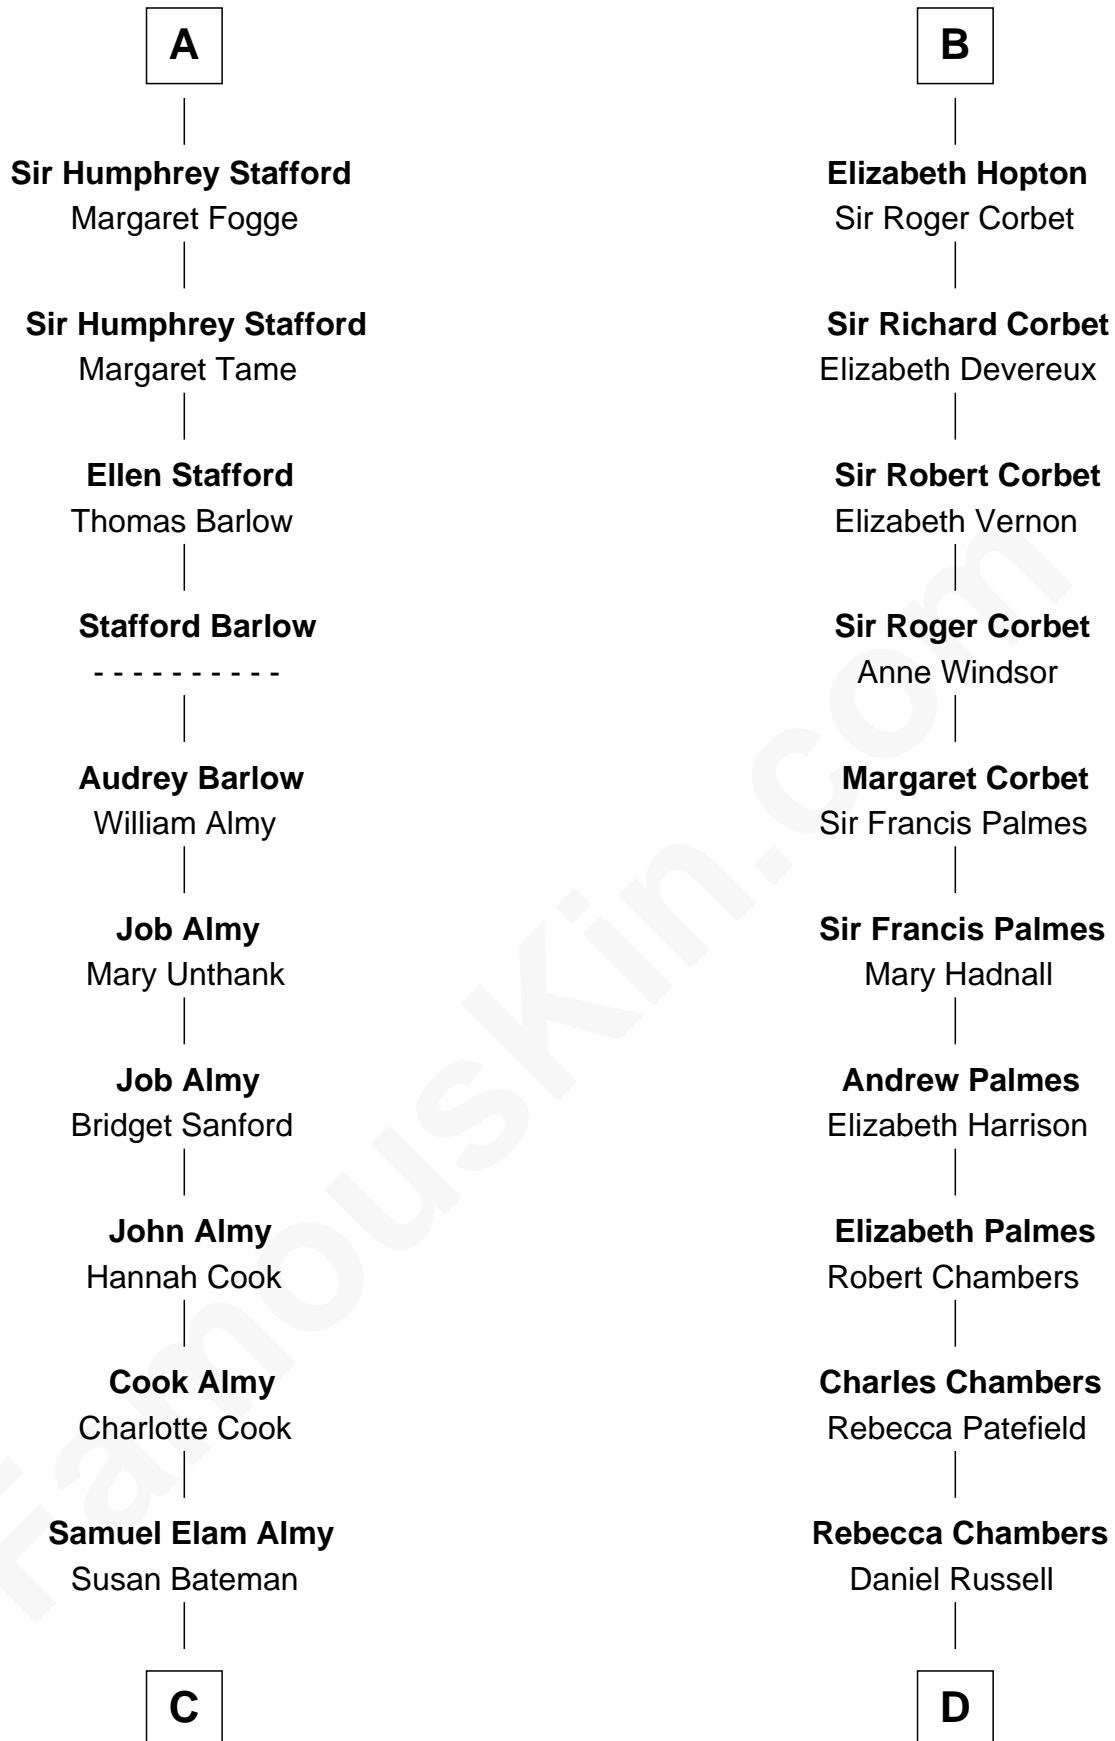

FamousKin.com Relationship Chart of

Marilyn Monroe

Actress, Model, and Singer

20th cousin of

James Russell Lowell

American "Fireside" Poet

John de Botetourte

Maud FitzThomas

C

Susan Bateman Almy
Charles Adams Gifford

Frederick Almy Gifford
Elizabeth Easton Tennant

Charles Stanley Gifford
Gladys Pearl Monroe

Marilyn Monroe
Actress, Model, and Singer

D

James Russell
Katharine Graves