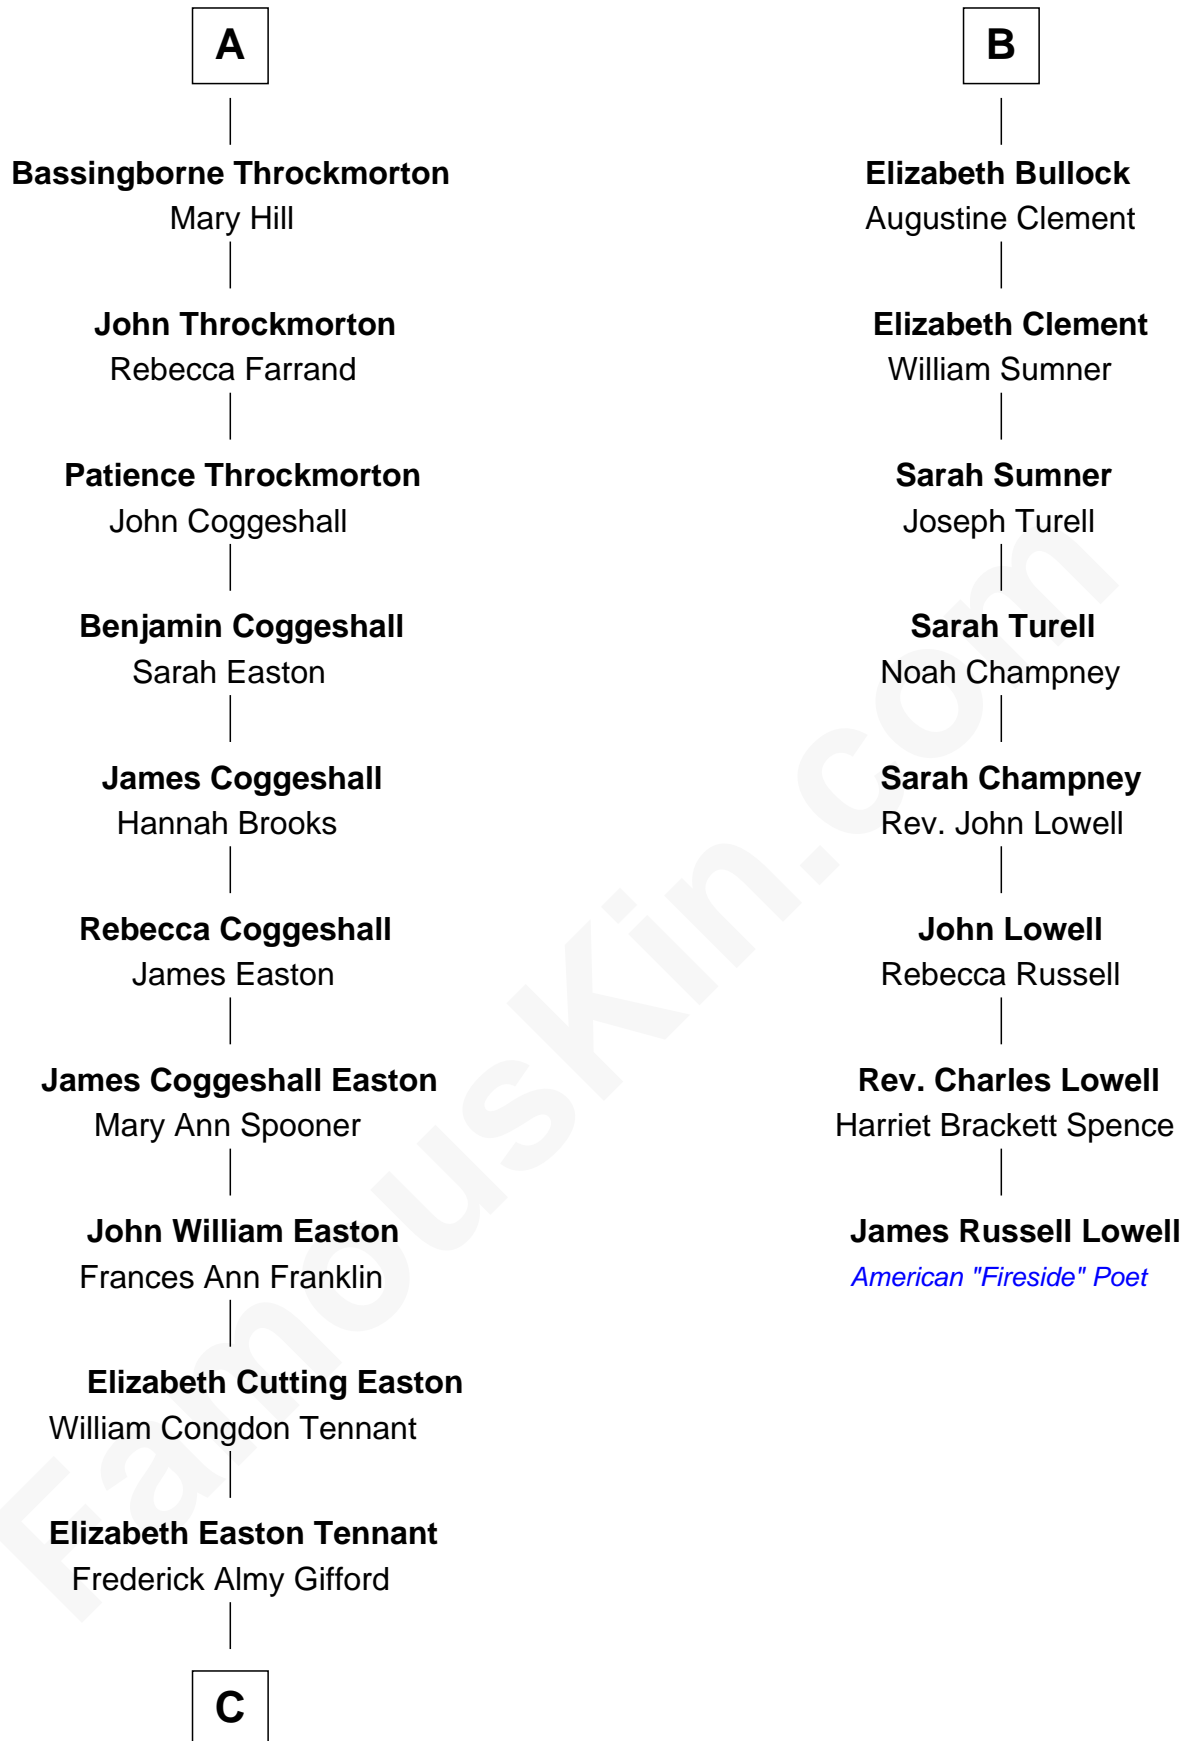

FamousKin.com

Relationship Chart of

Marilyn Monroe

Actress, Model, and Singer

14th cousin 4 times removed of

James Russell Lowell

American "Fireside" Poet

Sir Richard Sergeaux

Philippe Fitzalan

C

Charles Stanley Gifford

Gladys Pearl Monroe

Marilyn Monroe

Actress, Model, and Singer

FamousKin.com