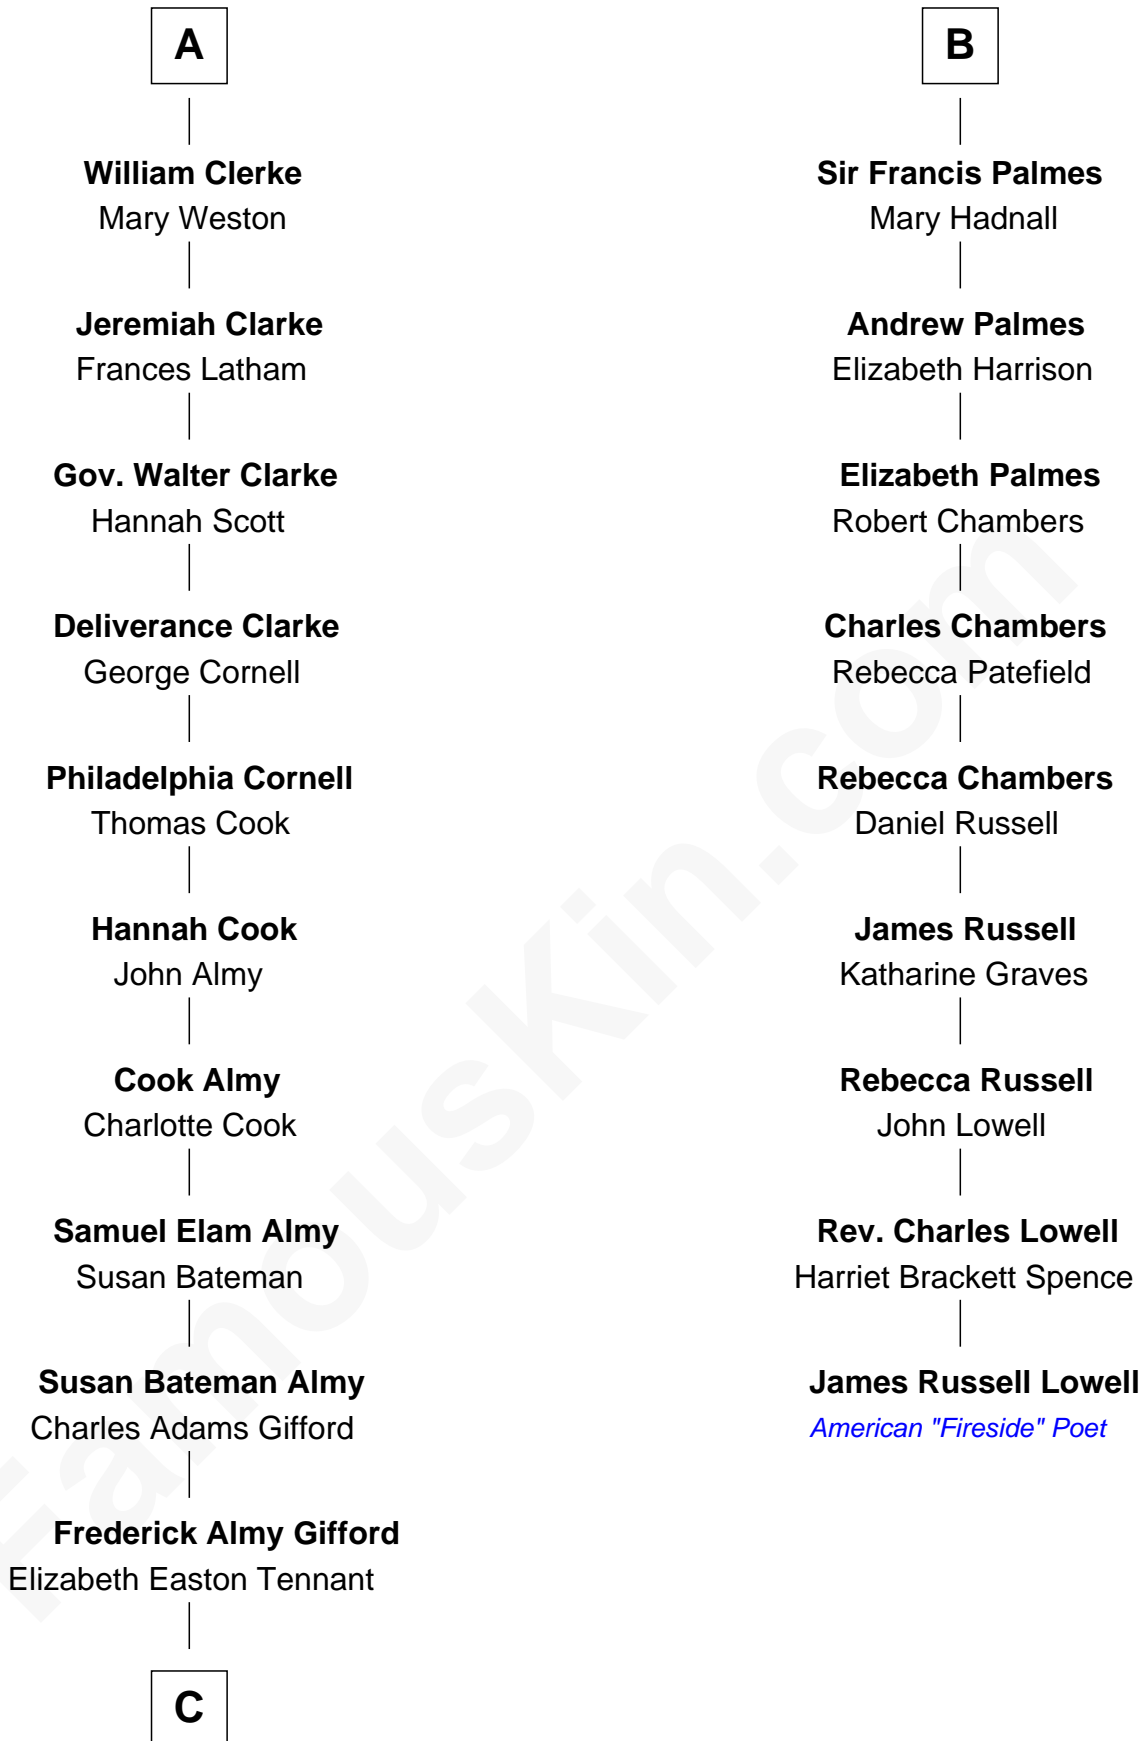

FamousKin.com

Relationship Chart of

Marilyn Monroe

Actress, Model, and Singer

15th cousin 3 times removed of

James Russell Lowell

American "Fireside" Poet

John de Welles

Anne de Welles

James Butler

James Butler

Joan Beauchamp

Elizabeth Butler

John Talbot

Ann Talbot

Sir Henry Vernon

Elizabeth Vernon

Sir Robert Corbet

Sir Roger Corbet

Anne Windsor

Margaret Corbet

Sir Francis Palmes

B

C

Charles Stanley Gifford

Gladys Pearl Monroe

Marilyn Monroe

Actress, Model, and Singer

FamousKin.com