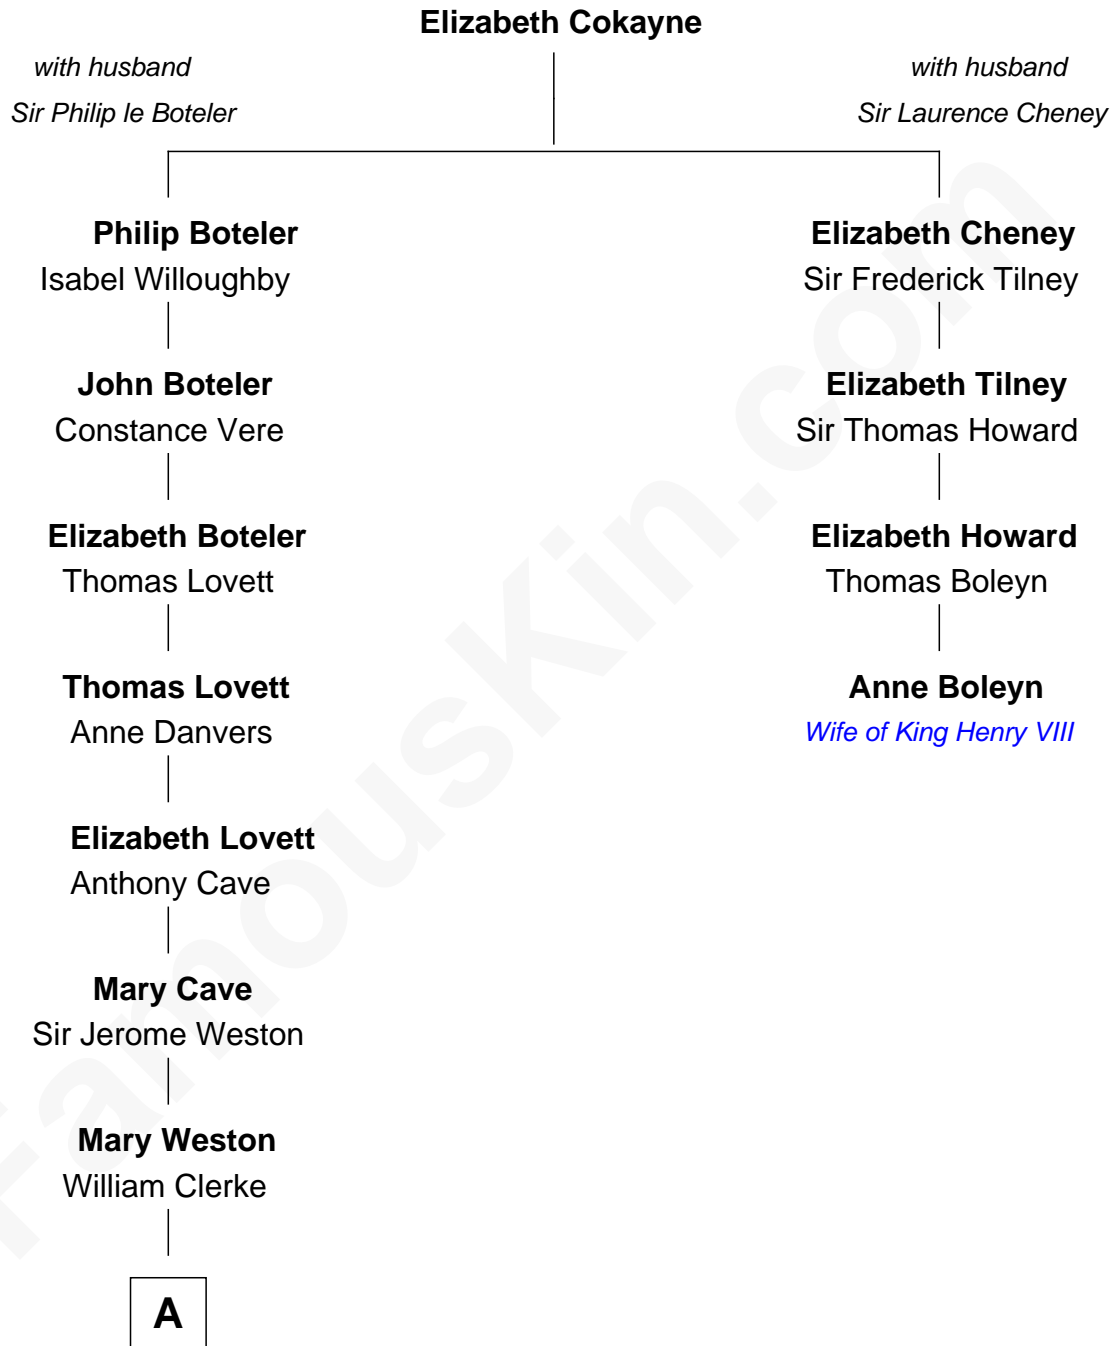

FamousKin.com Relationship Chart of

Marilyn Monroe

Actress, Model, and Singer

3rd cousin 14 times removed of

Anne Boleyn

2nd Wife of King Henry VIII

A

Jeremiah Clarke

Frances Latham

Gov. Walter Clarke

Hannah Scott

Deliverance Clarke

George Cornell

Philadelphia Cornell

Thomas Cook

Hannah Cook