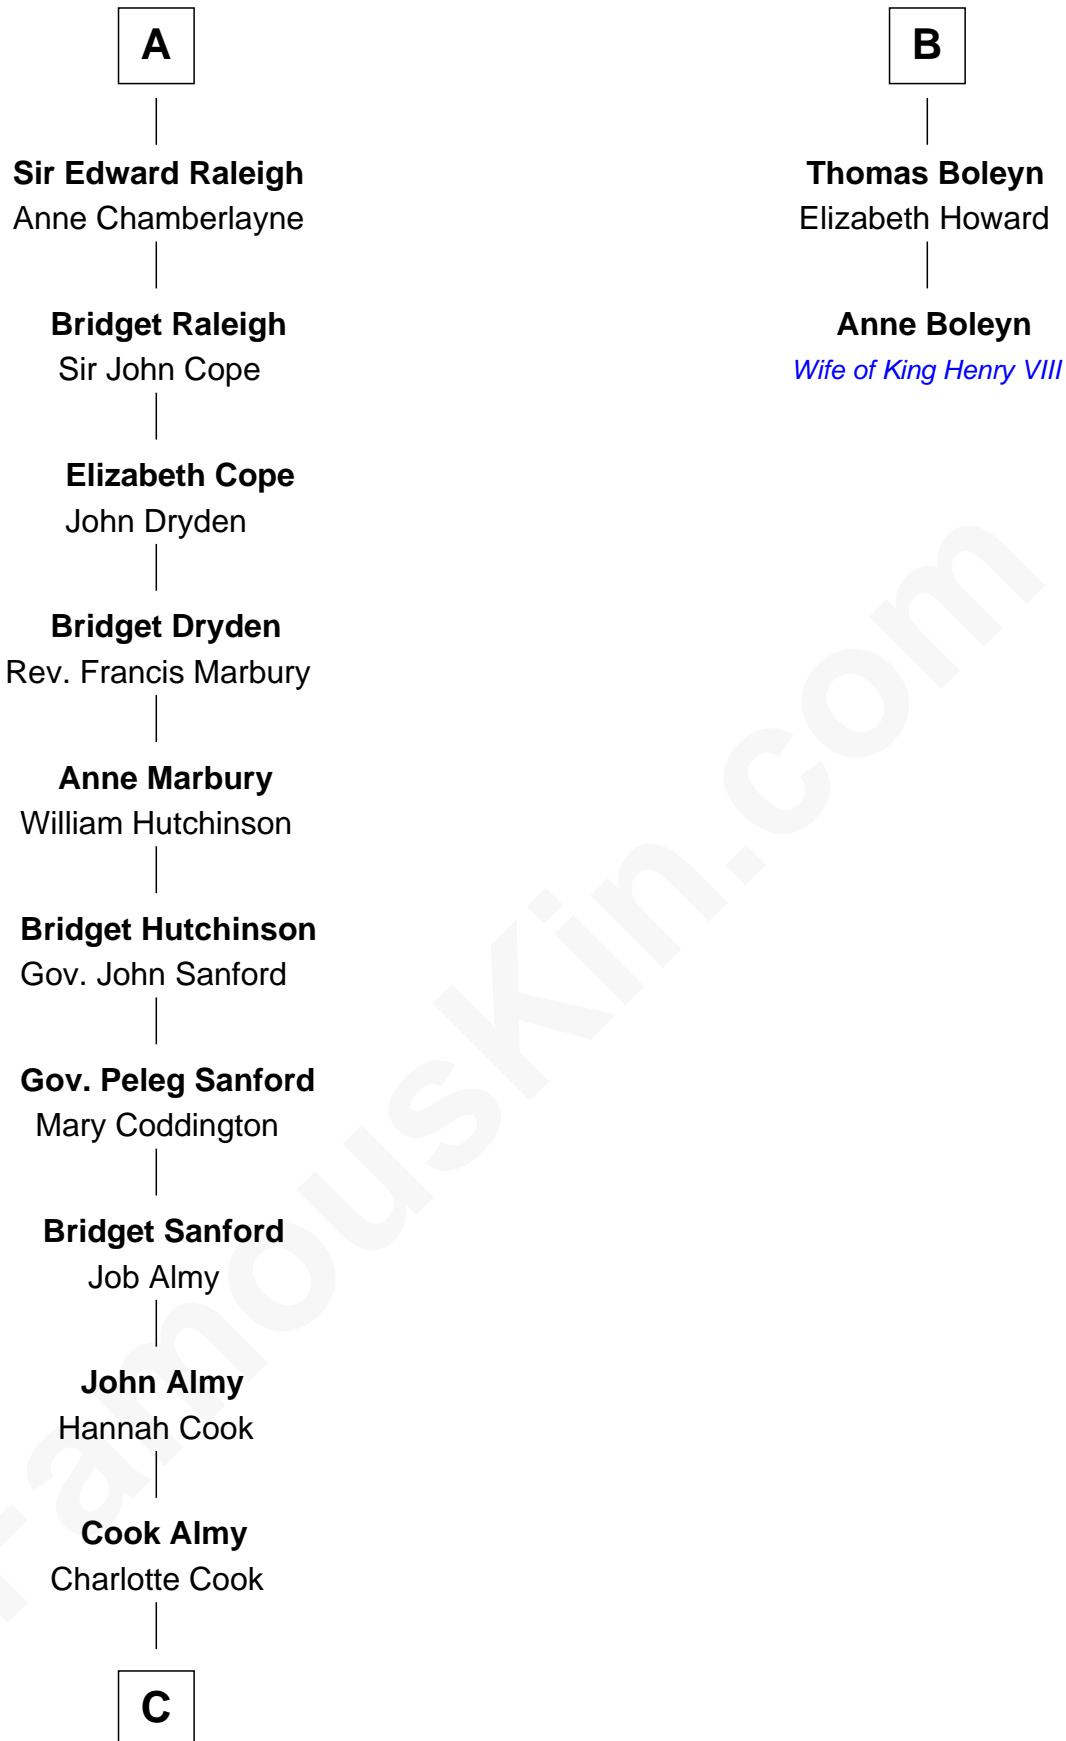

## Relationship Chart of

### Marilyn Monroe

Actress, Model, and Singer

8th cousin 13 times removed of

### Anne Boleyn

2nd Wife of King Henry VIII

**C**

—  
**Samuel Elam Almy**

Susan Bateman

—  
**Susan Bateman Almy**

Charles Adams Gifford

—  
**Frederick Almy Gifford**

Elizabeth Easton Tennant

—  
**Charles Stanley Gifford**

Gladys Pearl Monroe

—  
**Marilyn Monroe**

*Actress, Model, and Singer*

FamousKin.com