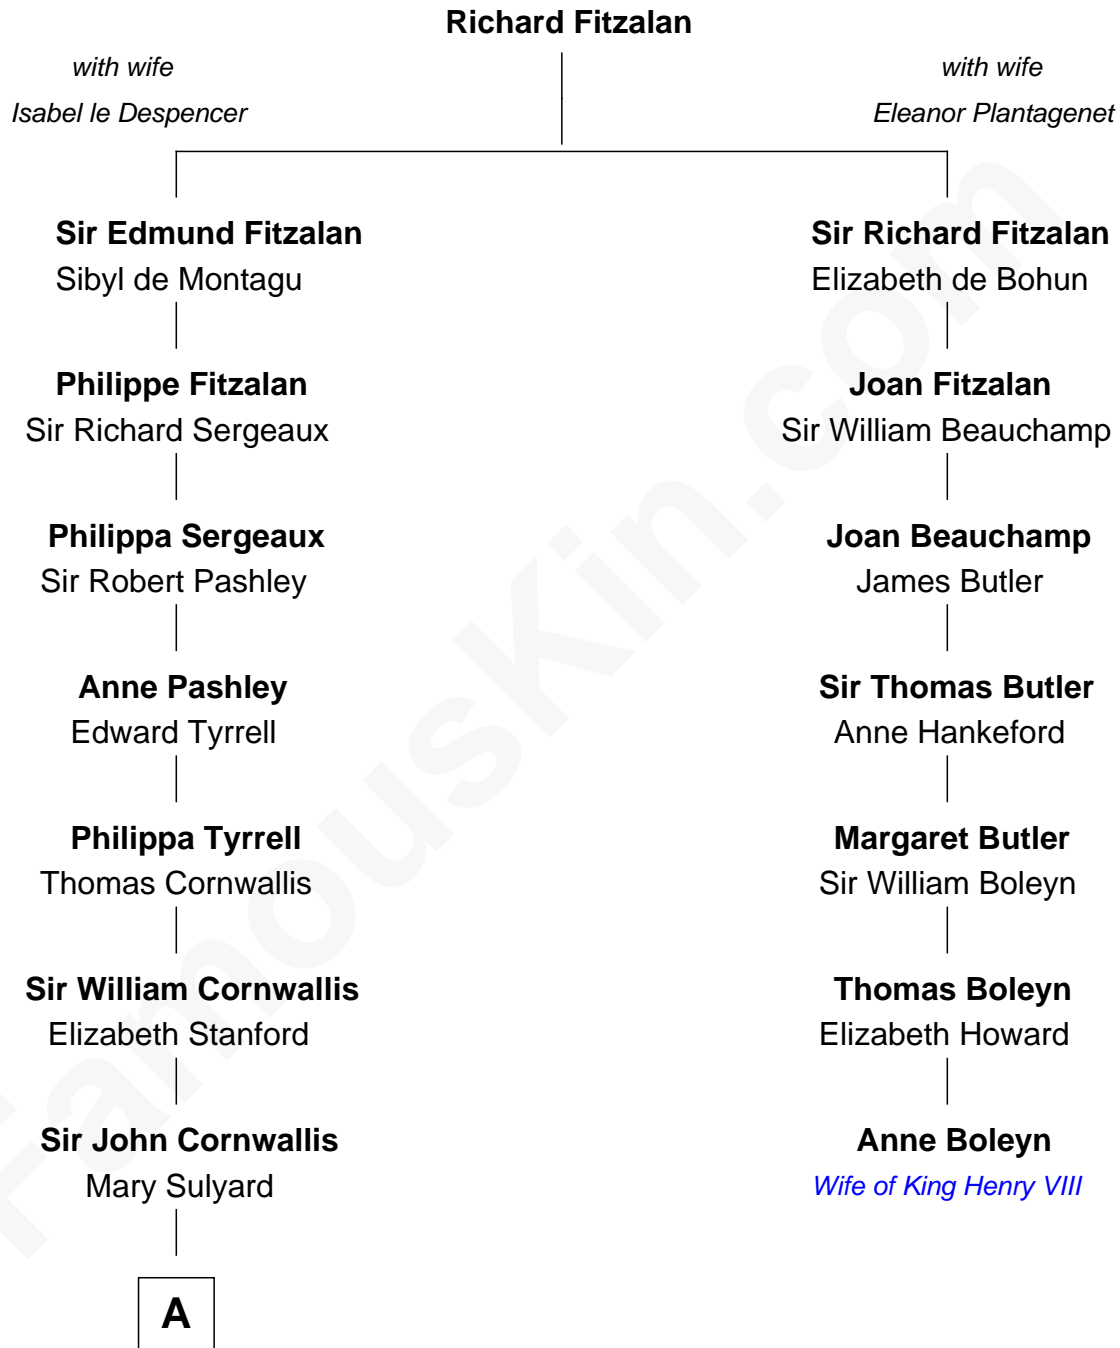

FamousKin.com

Relationship Chart of

Marilyn Monroe

Actress, Model, and Singer

6th cousin 14 times removed of

Anne Boleyn

2nd Wife of King Henry VIII

B

—
Elizabeth Cutting Easton

William Congdon Tennant

—
Elizabeth Easton Tennant

Frederick Almy Gifford

—
Charles Stanley Gifford

Gladys Pearl Monroe

—
Marilyn Monroe

Actress, Model, and Singer