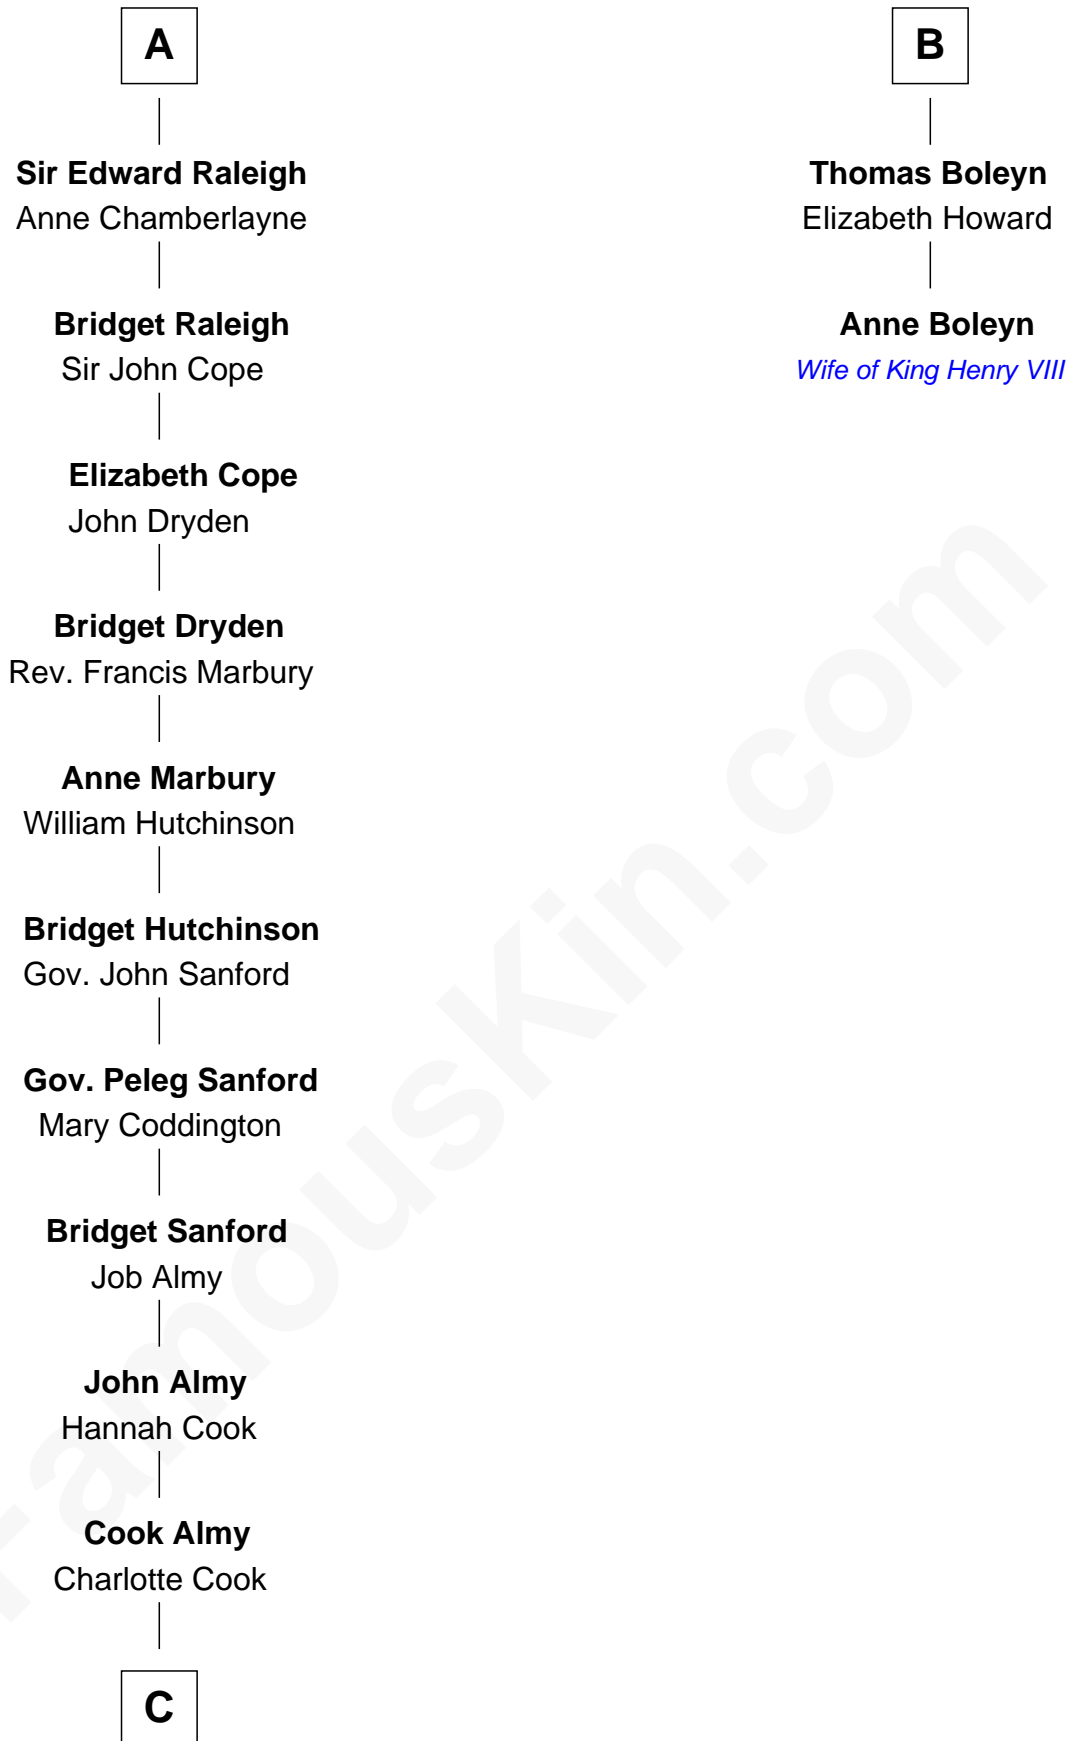

FamousKin.com

Relationship Chart of

Marilyn Monroe

Actress, Model, and Singer

8th cousin 13 times removed of

Anne Boleyn

2nd Wife of King Henry VIII

C

—
Samuel Elam Almy

Susan Bateman

—
Susan Bateman Almy

Charles Adams Gifford

—
Frederick Almy Gifford

Elizabeth Easton Tennant

—
Charles Stanley Gifford

Gladys Pearl Monroe