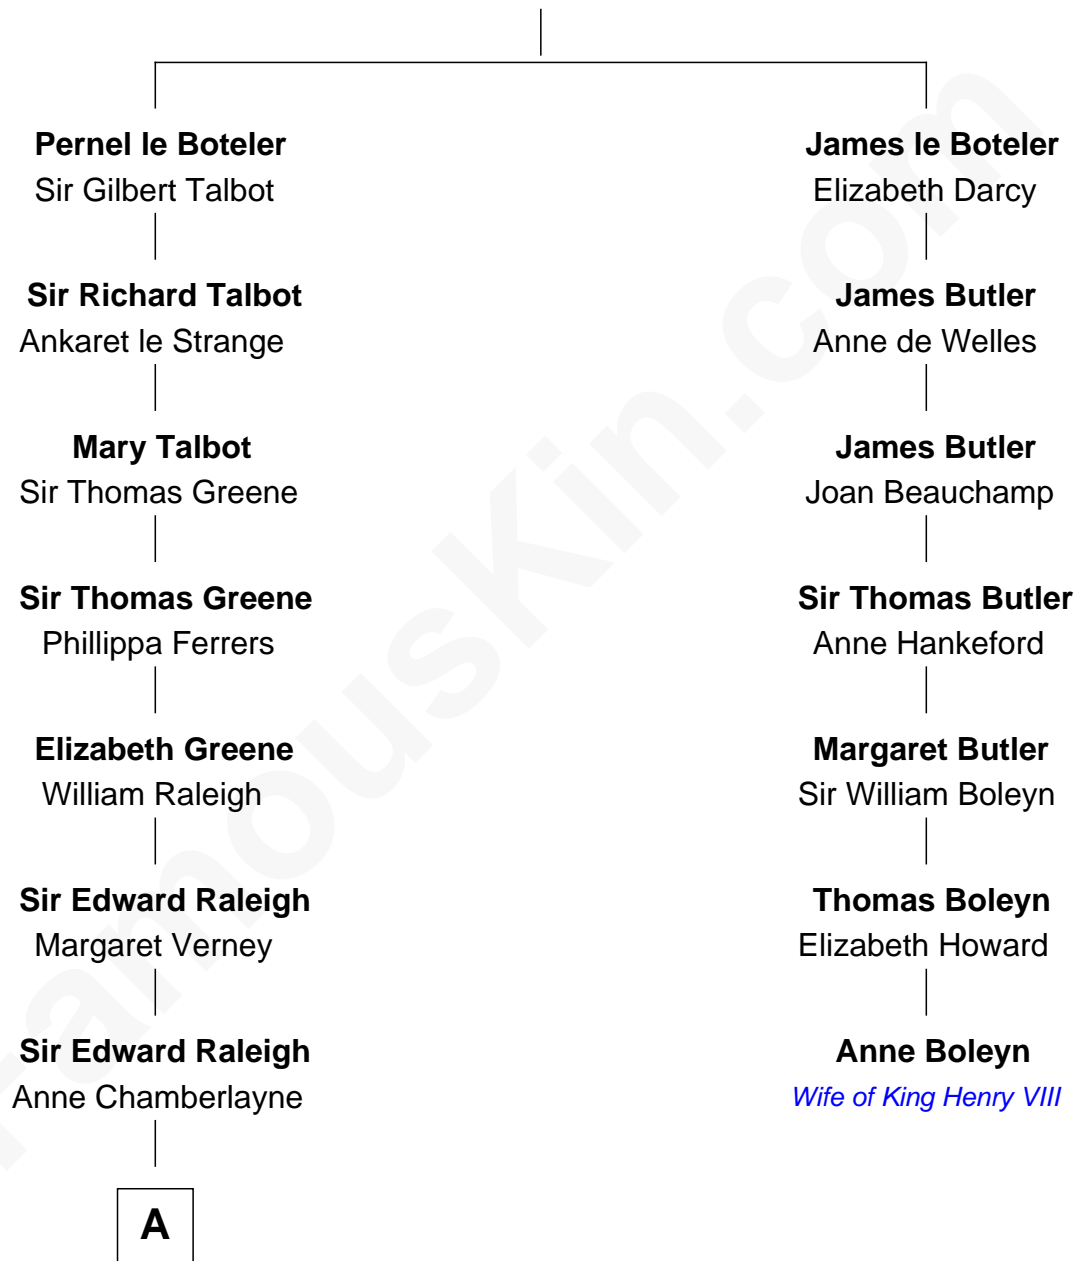

FamousKin.com

Relationship Chart of

Marilyn Monroe

Actress, Model, and Singer

6th cousin 14 times removed of

Anne Boleyn

2nd Wife of King Henry VIII

Sir James le Boteler

Eleanor de Bohun

B

—
Susan Bateman Almy

Charles Adams Gifford

—
Frederick Almy Gifford

Elizabeth Easton Tennant

—
Charles Stanley Gifford

Gladys Pearl Monroe