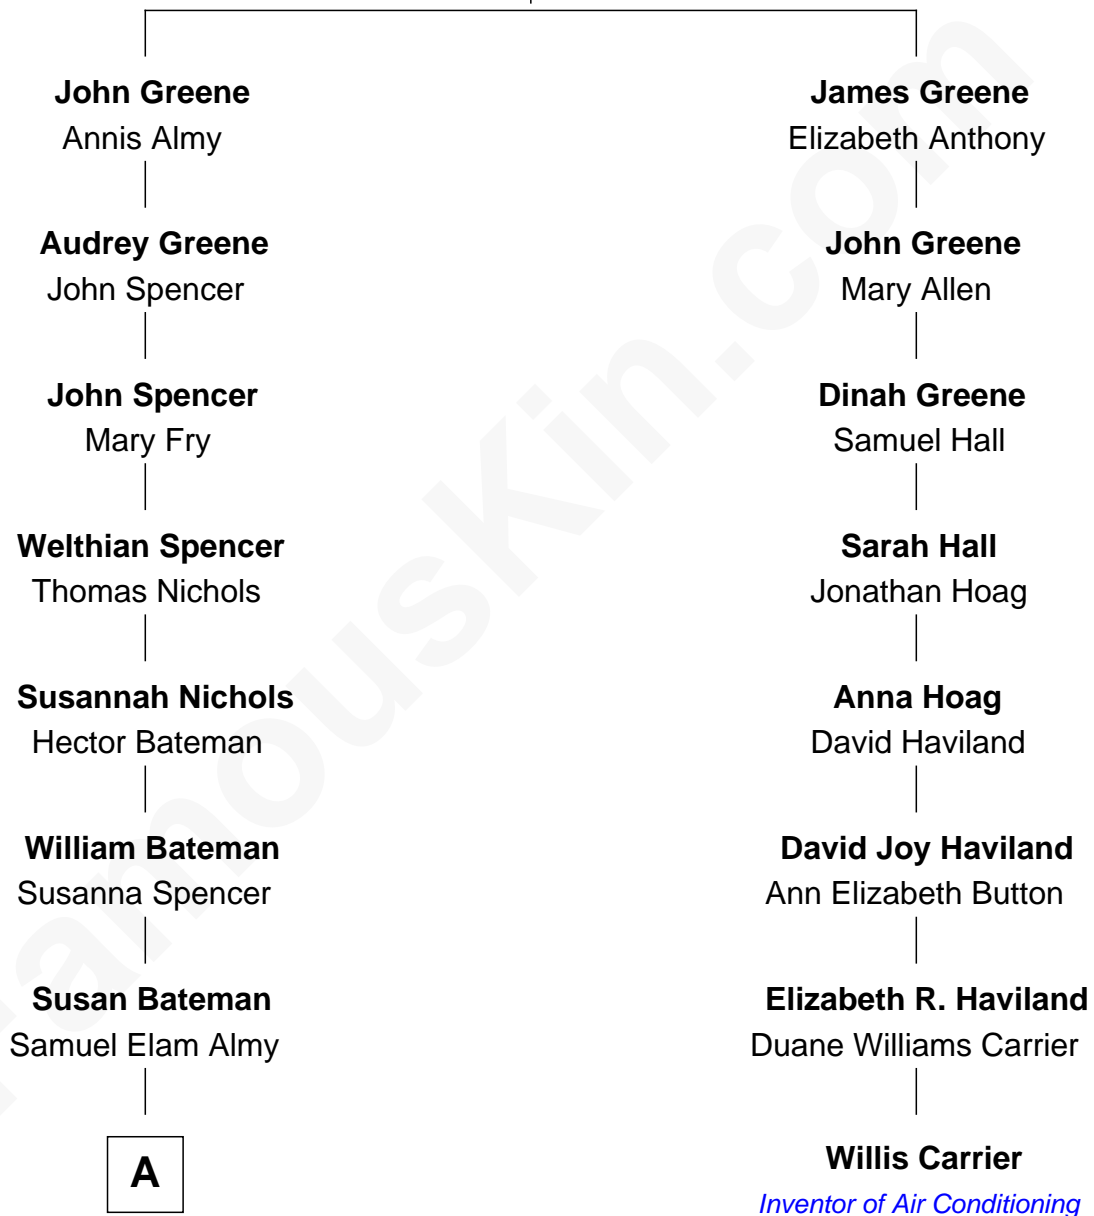

FamousKin.com Relationship Chart of

Marilyn Monroe

Actress, Model, and Singer

7th cousin 3 times removed of

Willis Carrier

Inventor of Air Conditioning

John Greene
Joane Tatarsole

A

—
Susan Bateman Almy

Charles Adams Gifford

—
Frederick Almy Gifford

Elizabeth Easton Tennant

—
Charles Stanley Gifford

Gladys Pearl Monroe

—
Marilyn Monroe

Actress, Model, and Singer