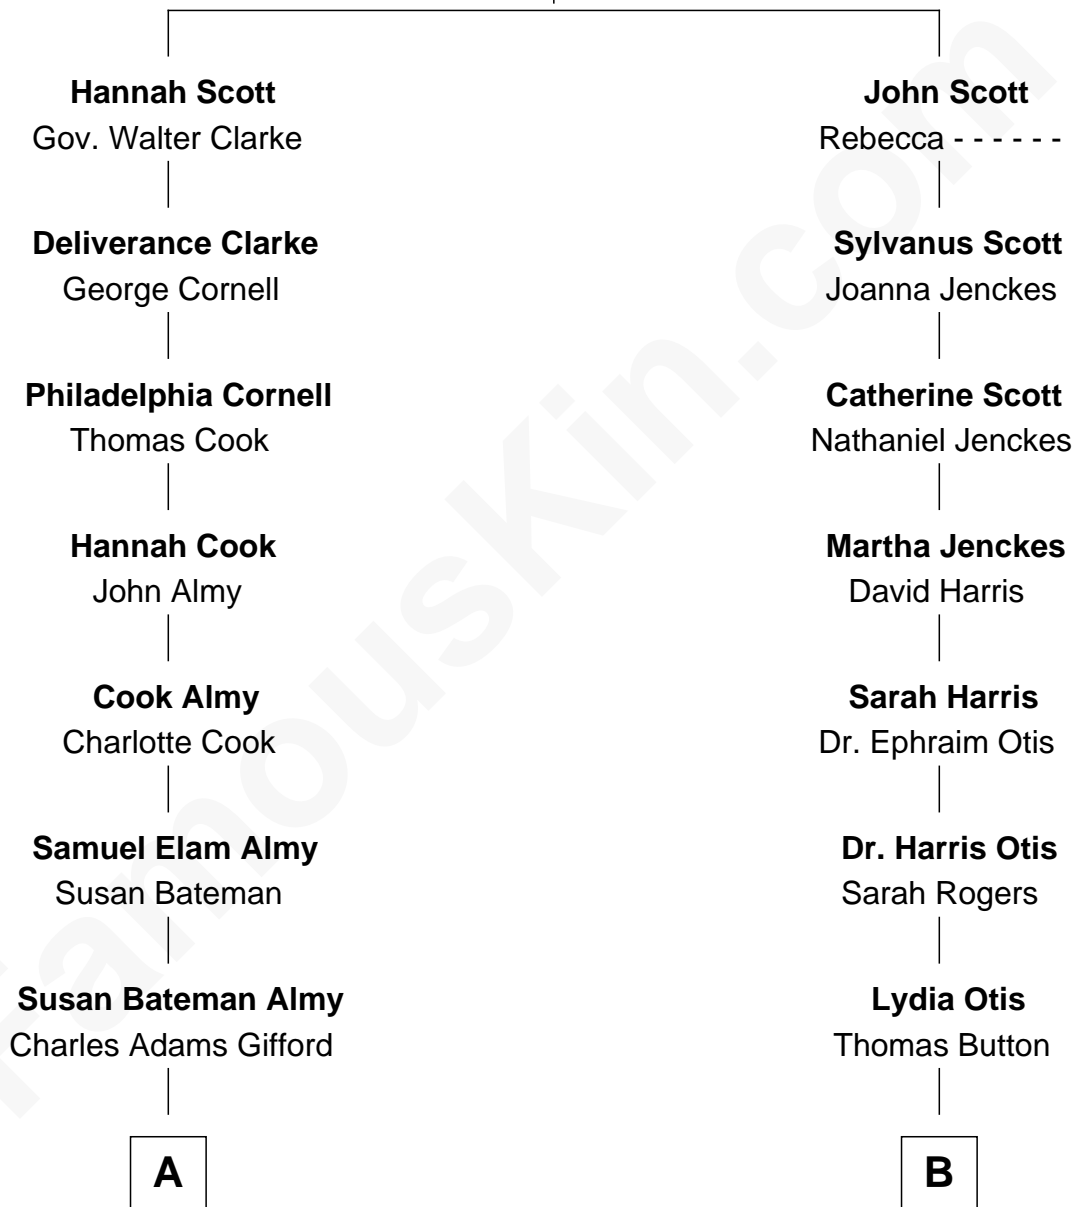

# FamousKin.com Relationship Chart of

**Marilyn Monroe**

*Actress, Model, and Singer*

9th cousin of

**Willis Carrier**

*Inventor of Air Conditioning*

**Richard Scott**  
Catherine Marbury

**A**

**Frederick Almy Gifford**  
Elizabeth Easton Tennant

**Charles Stanley Gifford**  
Gladys Pearl Monroe

**Marilyn Monroe**  
*Actress, Model, and Singer*

**B**

**Ann Elizabeth Button**  
David Joy Haviland