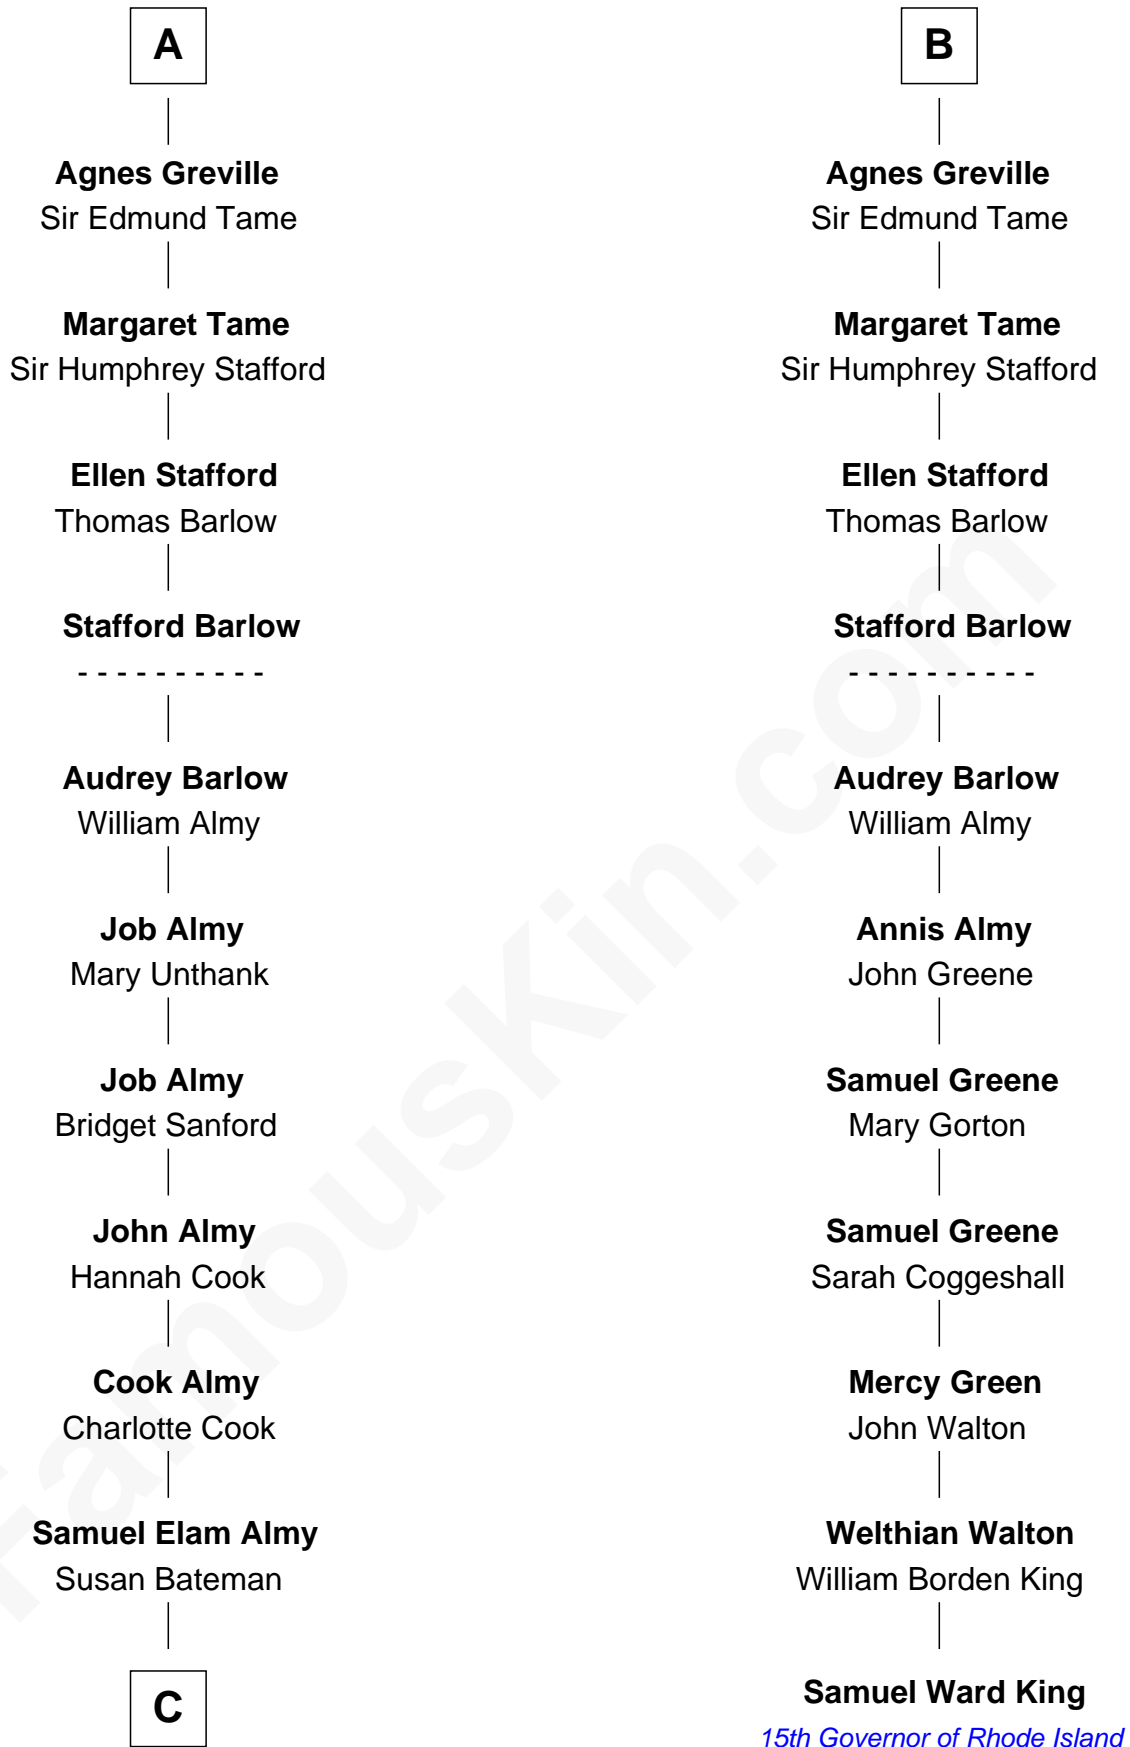

FamousKin.com Relationship Chart of

Marilyn Monroe

Actress, Model, and Singer

17th cousin 3 times removed of

Samuel Ward King

15th Governor of Rhode Island

Sir Nicholas Poyntz

Isabel Dyall

C

—
Susan Bateman Almy
Charles Adams Gifford

—
Frederick Almy Gifford
Elizabeth Easton Tennant

—
Charles Stanley Gifford
Gladys Pearl Monroe

—
Marilyn Monroe
Actress, Model, and Singer

FamousKin.com