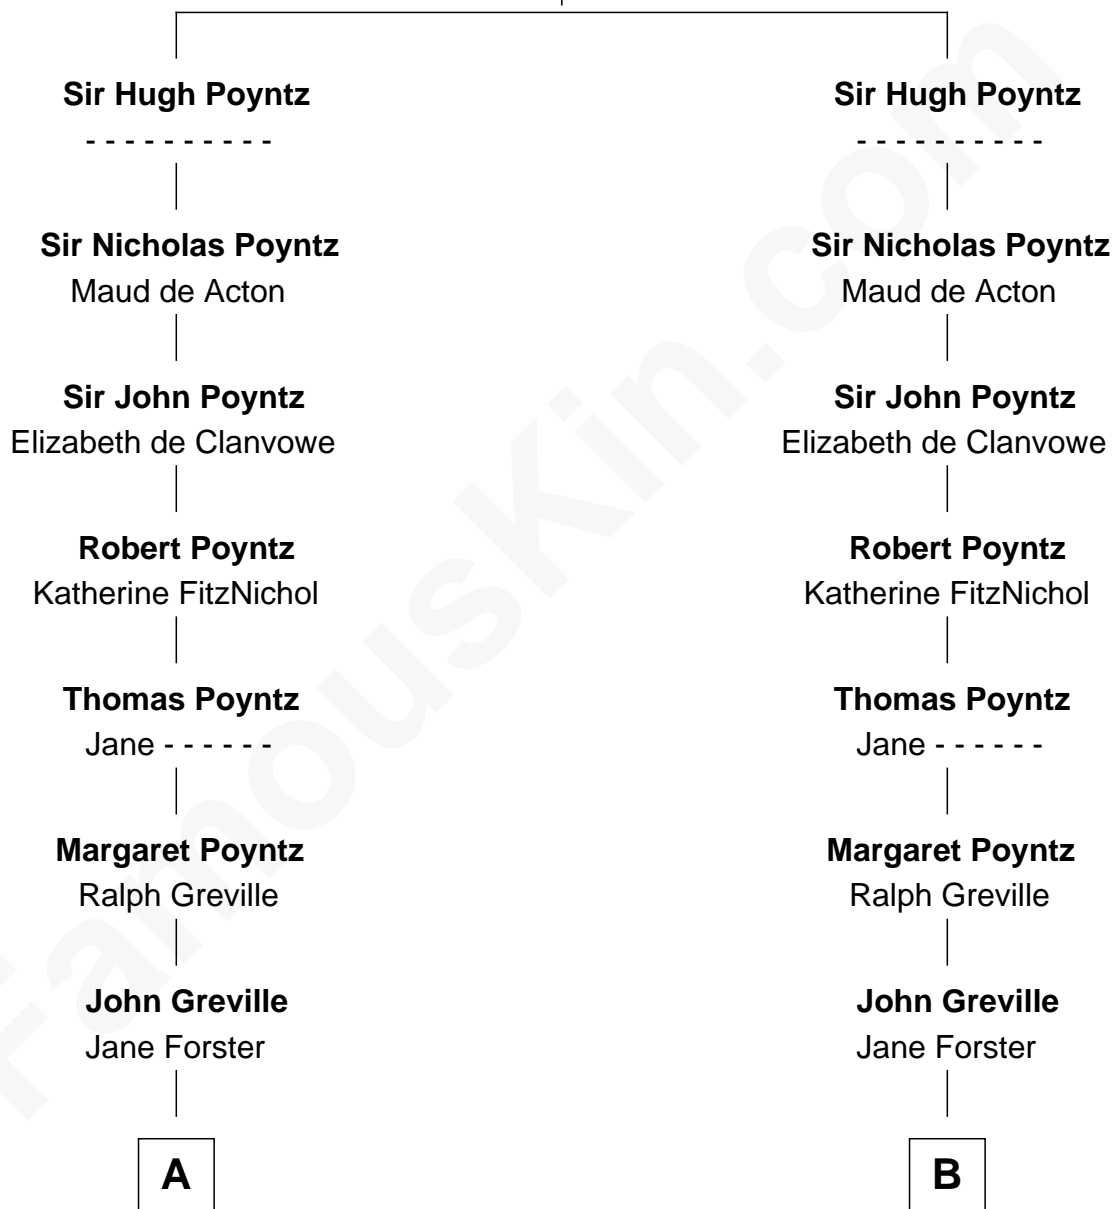

FamousKin.com Relationship Chart of

Marilyn Monroe

Actress, Model, and Singer

17th cousin 3 times removed of

Samuel Ward King

15th Governor of Rhode Island

Sir Nicholas Poyntz

Isabel Dyall

C

—
Susan Bateman Almy
Charles Adams Gifford

—
Frederick Almy Gifford
Elizabeth Easton Tennant

—
Charles Stanley Gifford
Gladys Pearl Monroe

—
Marilyn Monroe
Actress, Model, and Singer

FamousKin.com