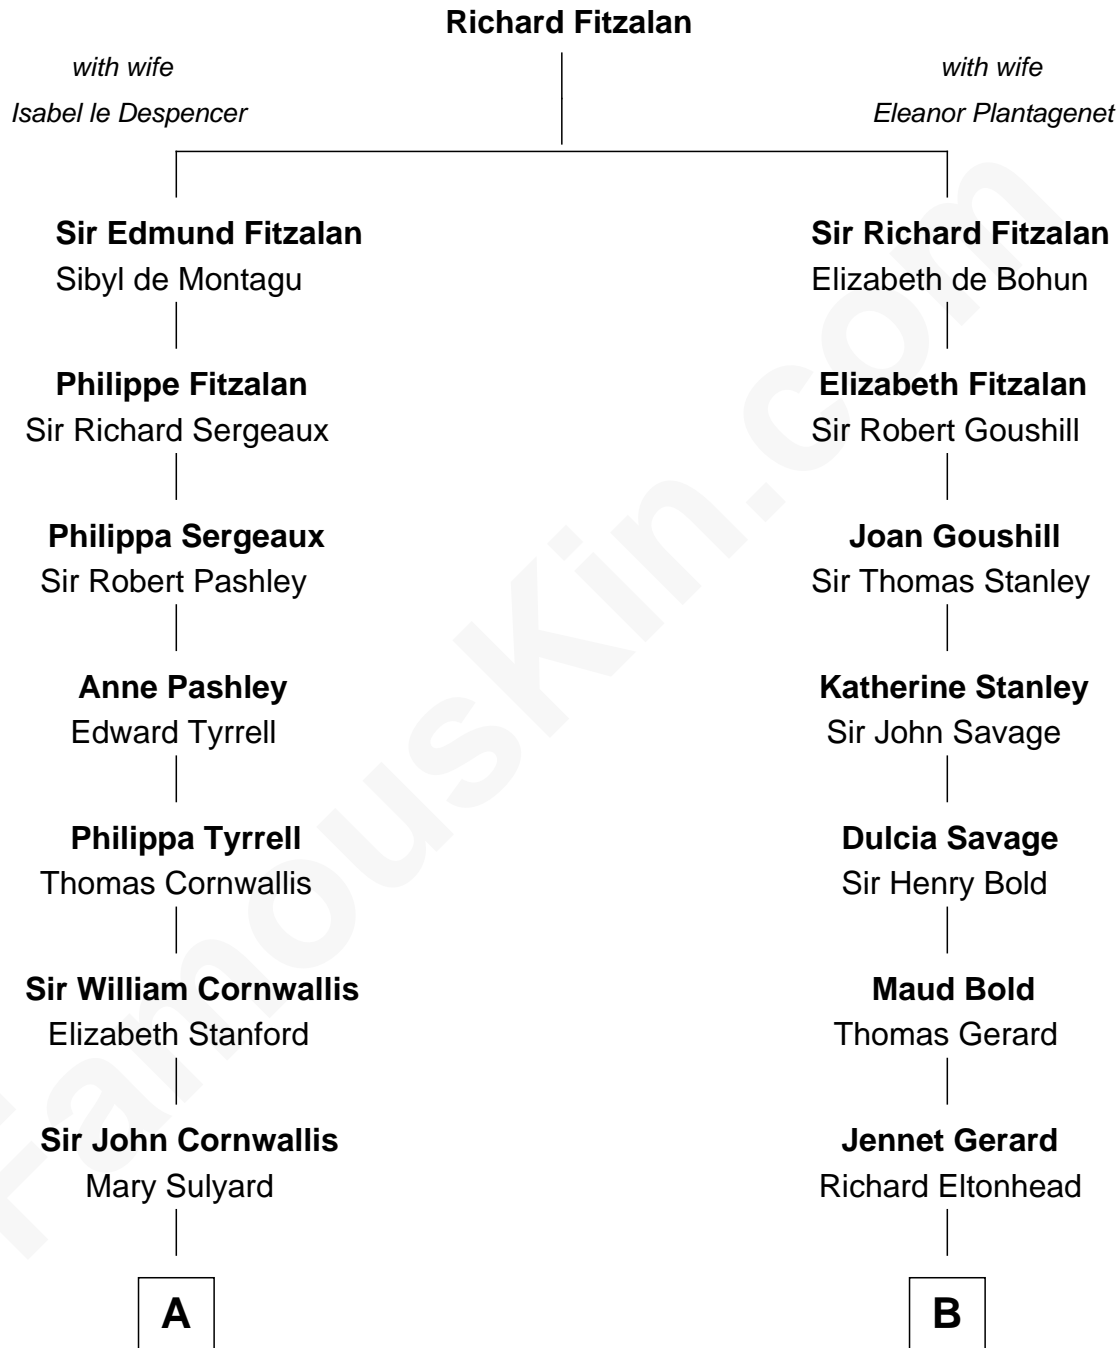

FamousKin.com

Relationship Chart of

Marilyn Monroe

Actress, Model, and Singer

12th cousin 8 times removed of

Francis Lightfoot Lee

Signer of the Declaration of Independence

C

—
Elizabeth Cutting Easton

William Congdon Tennant

—
Elizabeth Easton Tennant

Frederick Almy Gifford

—
Charles Stanley Gifford

Gladys Pearl Monroe

—
Marilyn Monroe

Actress, Model, and Singer