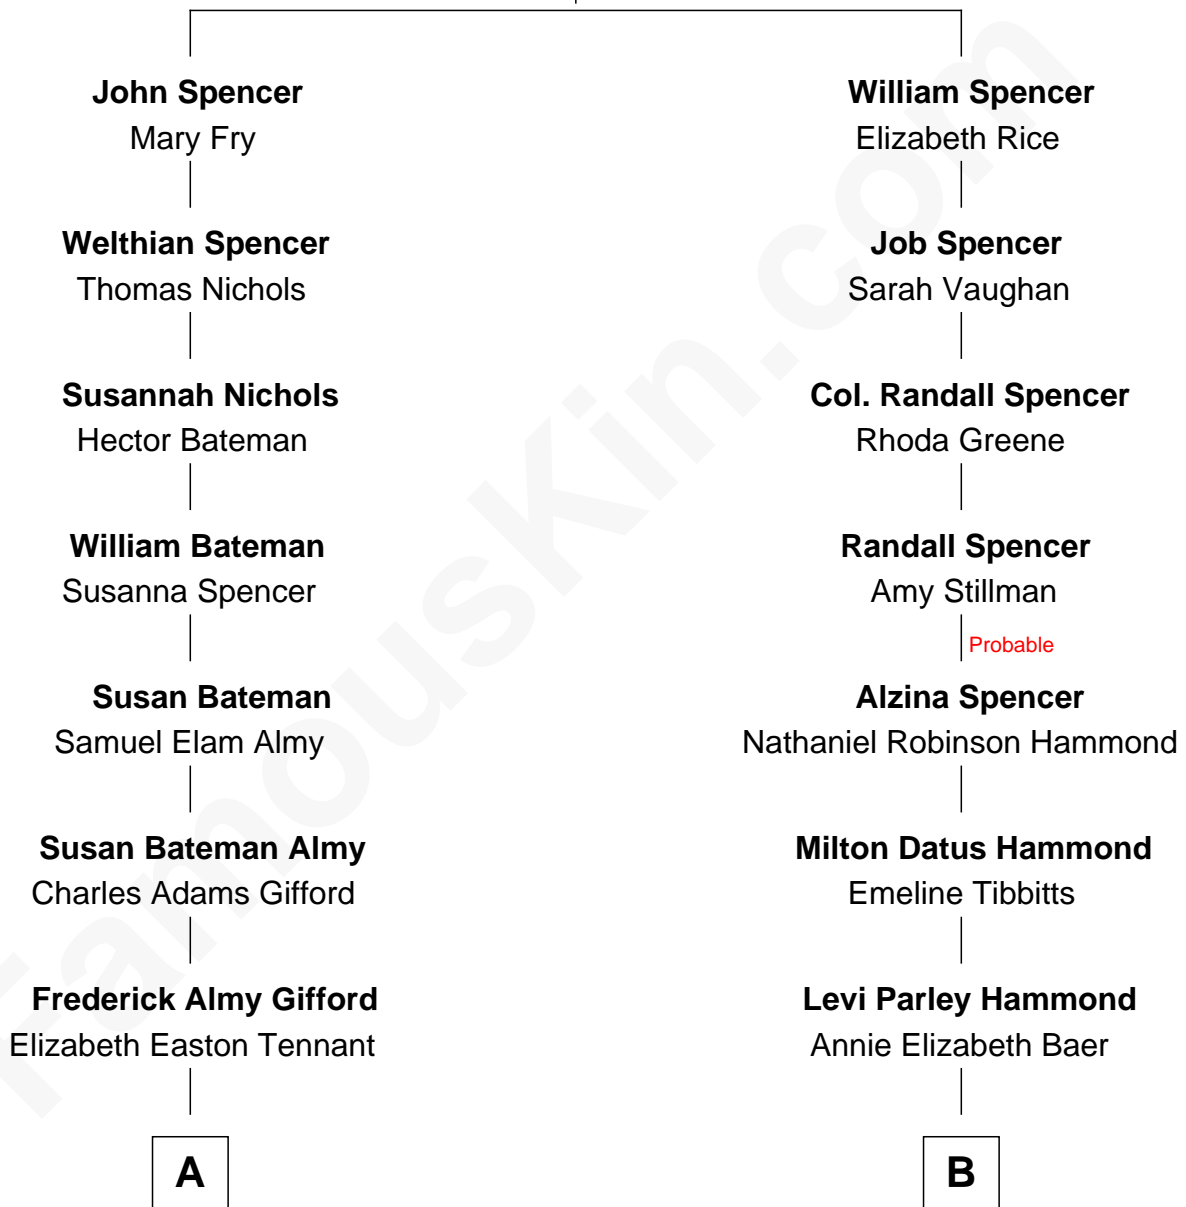

# FamousKin.com Relationship Chart of

**Marilyn Monroe**

*Actress, Model, and Singer*

8th cousin 2 times removed of

**Amy Adams**

*Movie Actress*

**John Spencer**

Audrey Greene

**A**

**Charles Stanley Gifford**

Gladys Pearl Monroe

**Marilyn Monroe**

*Actress, Model, and Singer*

**B**

**Grant Levi Hammond**

Rita Otterbeck