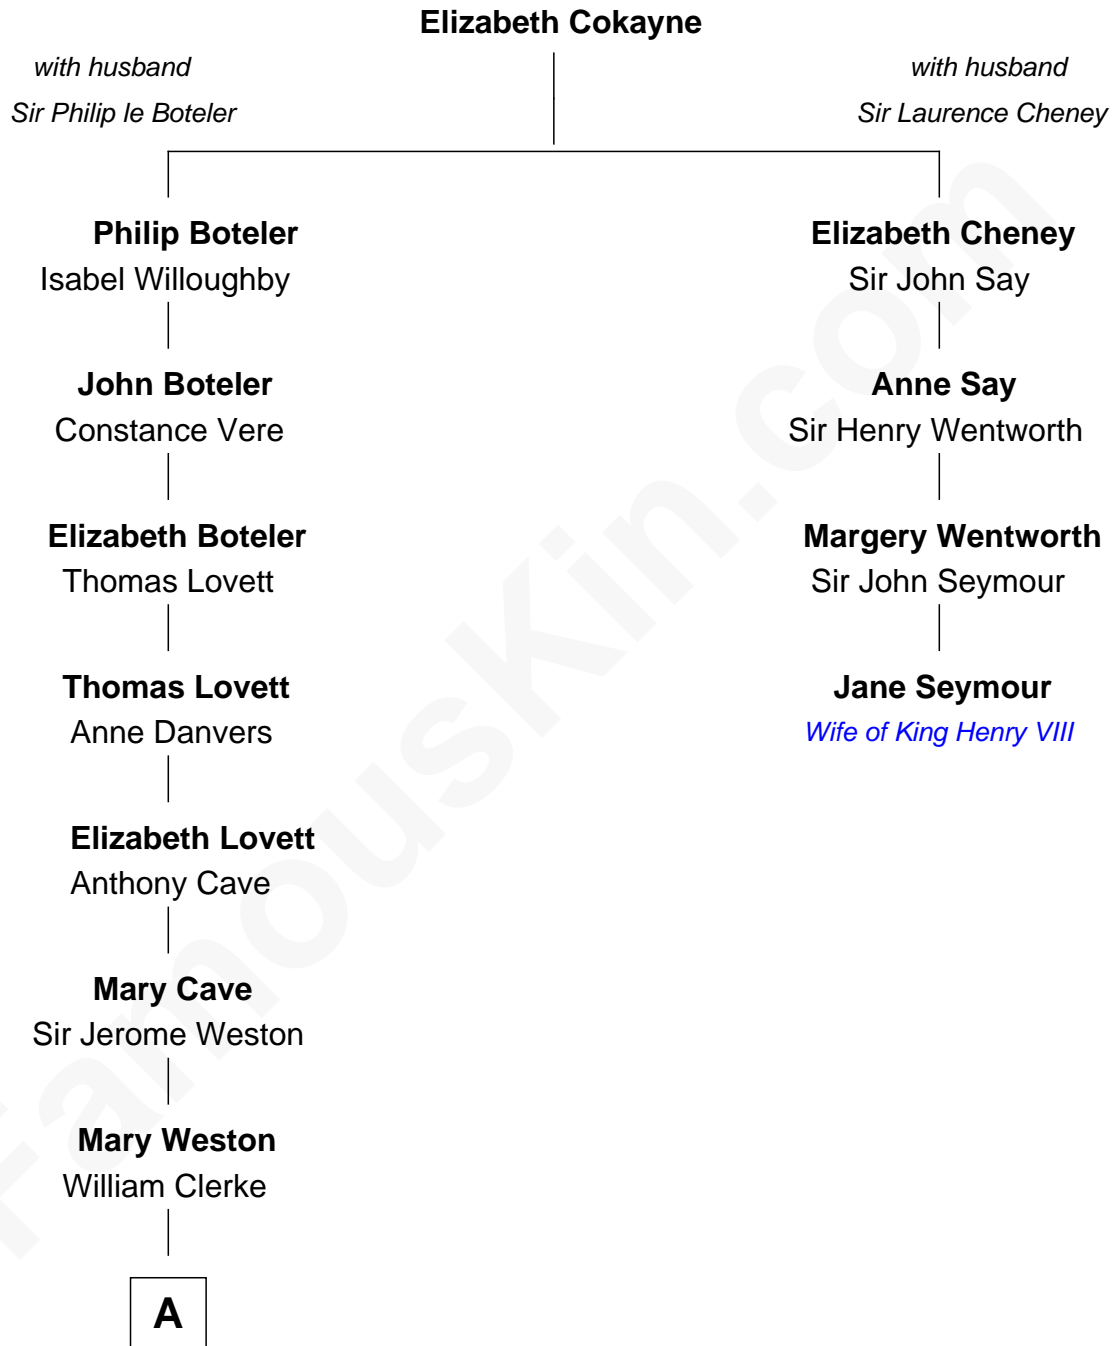

FamousKin.com Relationship Chart of

Marilyn Monroe

Actress, Model, and Singer

3rd cousin 14 times removed of

Jane Seymour

3rd Wife of King Henry VIII

A

Jeremiah Clarke

Frances Latham

Gov. Walter Clarke

Hannah Scott

Deliverance Clarke

George Cornell

Philadelphia Cornell

Thomas Cook

Hannah Cook