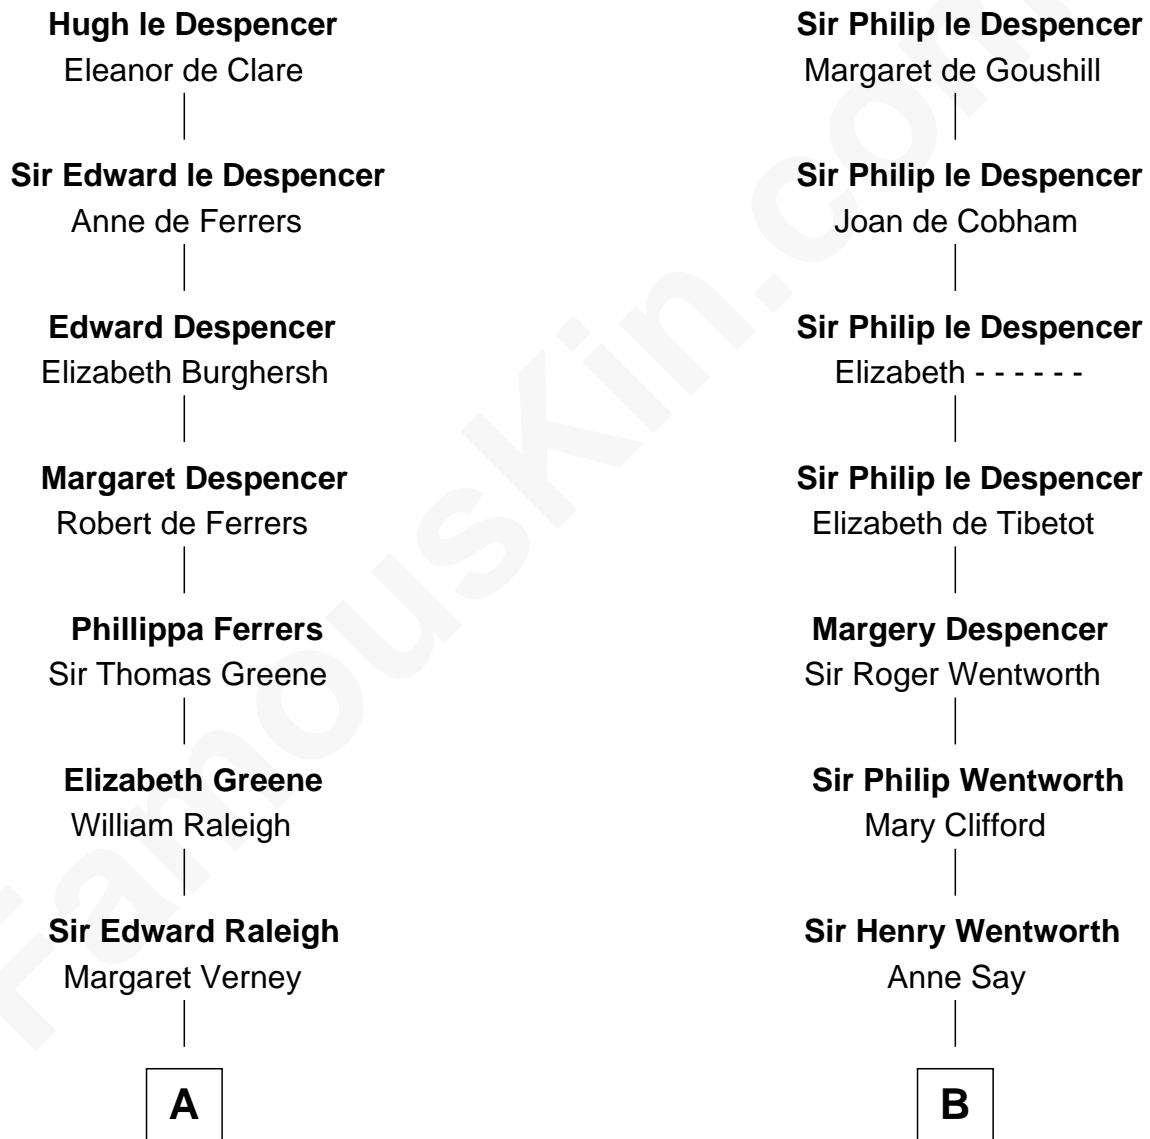

FamousKin.com

Relationship Chart of

Marilyn Monroe

Actress, Model, and Singer

8th cousin 13 times removed of

Jane Seymour

3rd Wife of King Henry VIII

Sir Hugh le Despencer
Isabella de Beauchamp

C

—
Samuel Elam Almy

Susan Bateman

—
Susan Bateman Almy

Charles Adams Gifford

—
Frederick Almy Gifford

Elizabeth Easton Tennant

—
Charles Stanley Gifford

Gladys Pearl Monroe

—
Marilyn Monroe

Actress, Model, and Singer