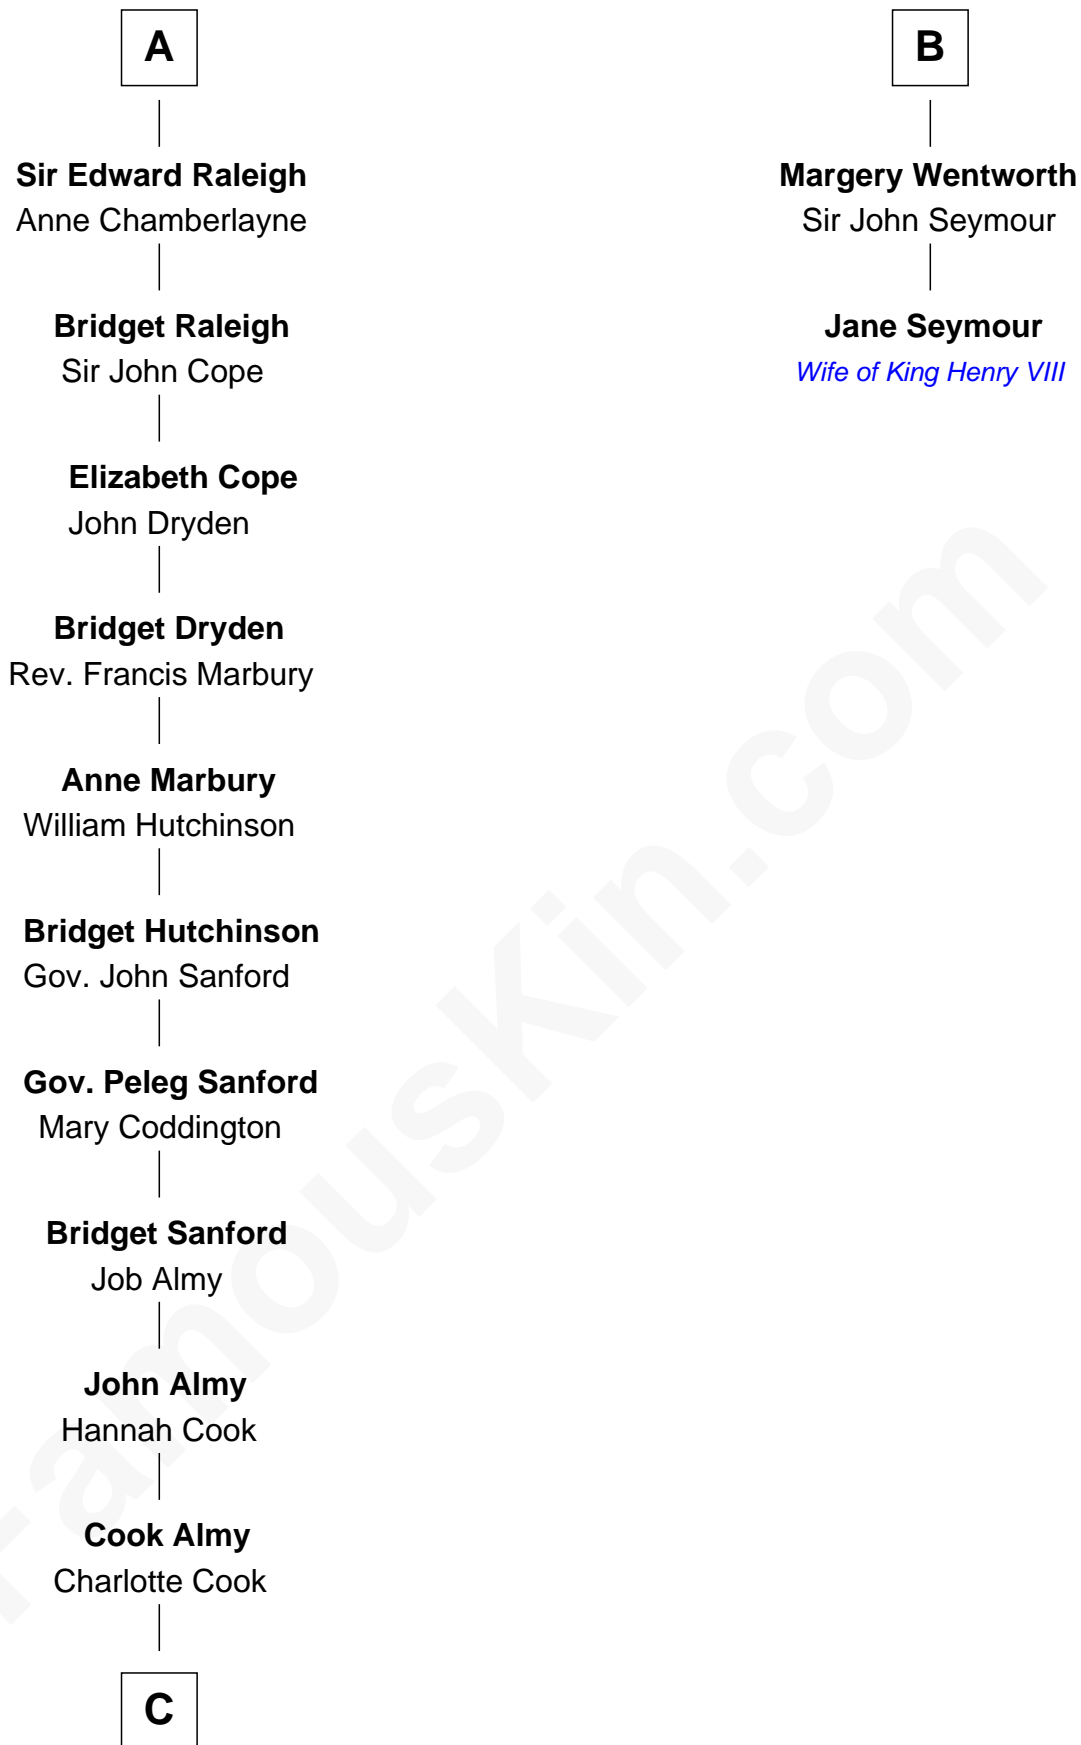

FamousKin.com

Relationship Chart of

Marilyn Monroe

Actress, Model, and Singer

8th cousin 13 times removed of

Jane Seymour

3rd Wife of King Henry VIII

Sir Hugh le Despencer
Isabella de Beauchamp

C

—
Samuel Elam Almy

Susan Bateman

—
Susan Bateman Almy

Charles Adams Gifford

—
Frederick Almy Gifford

Elizabeth Easton Tennant

—
Charles Stanley Gifford

Gladys Pearl Monroe

—
Marilyn Monroe

Actress, Model, and Singer