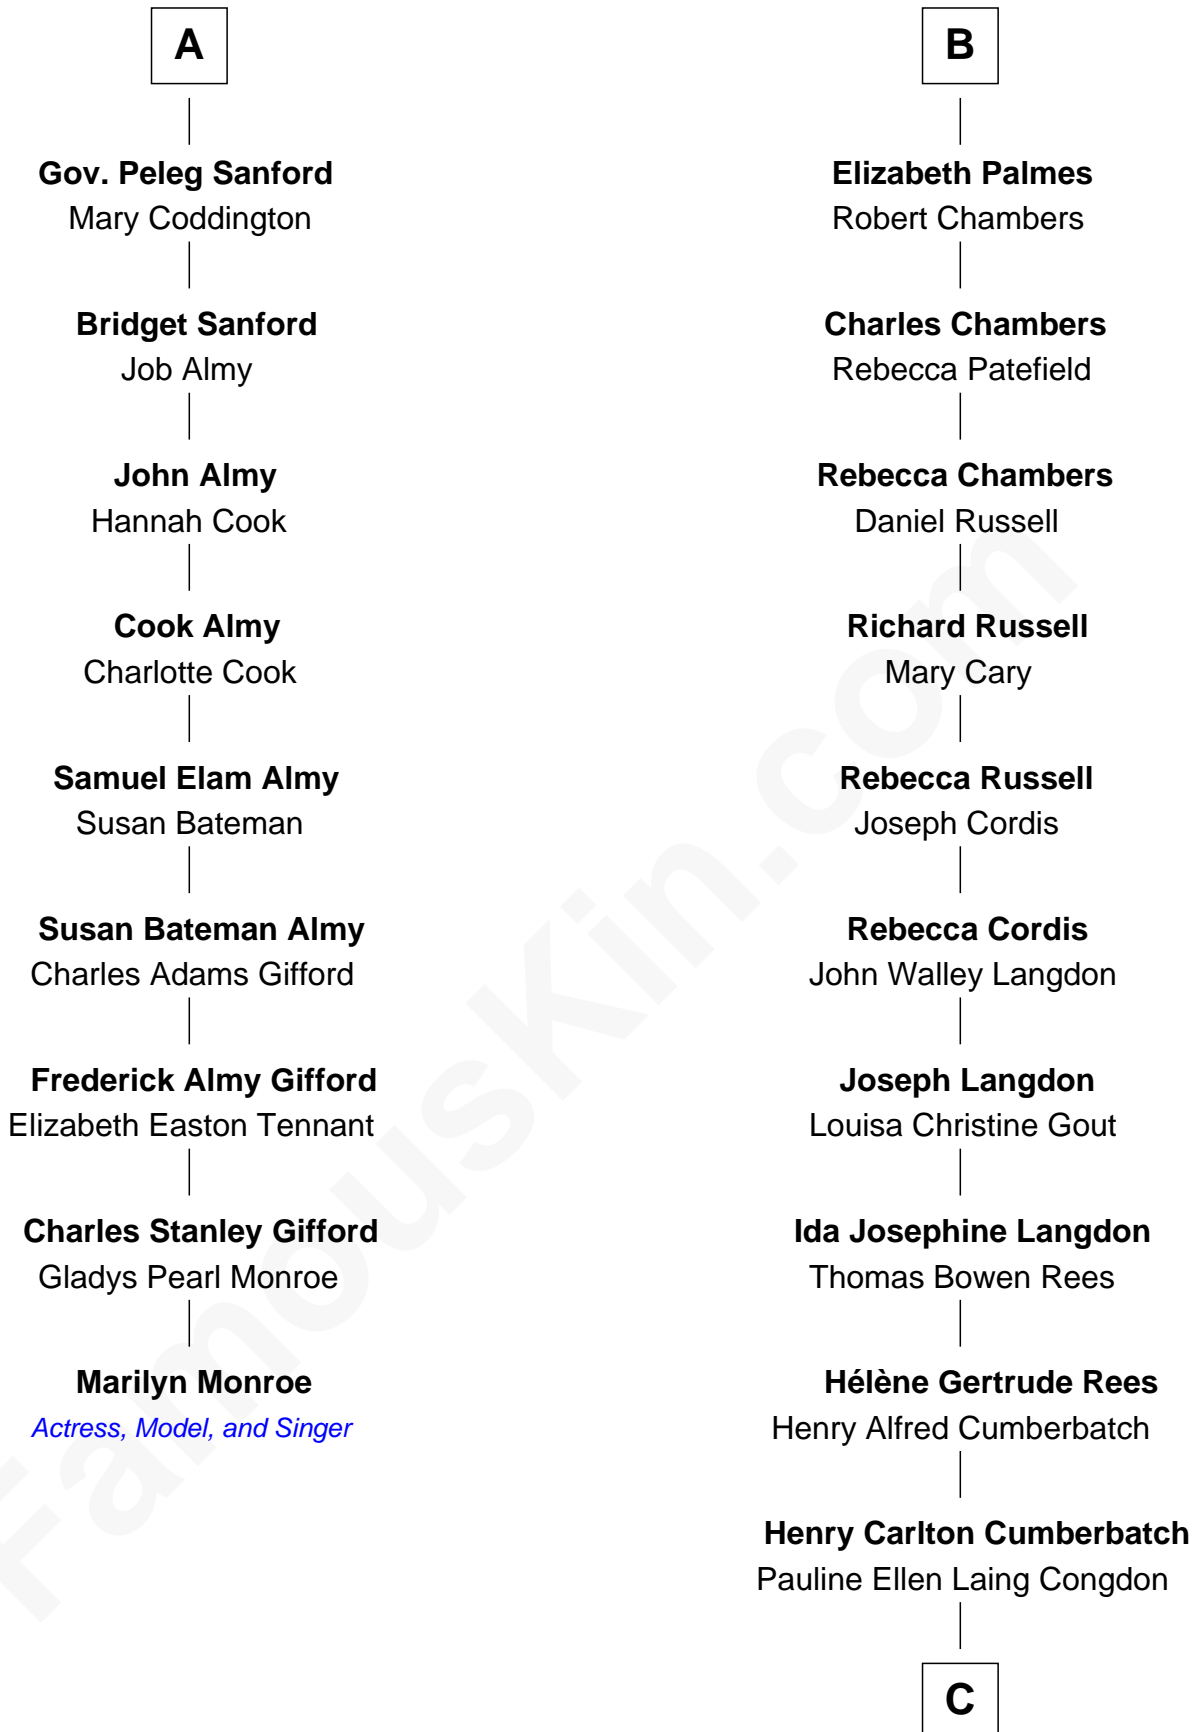

FamousKin.com

Relationship Chart of

Marilyn Monroe

Actress, Model, and Singer

15th cousin 3 times removed of

Benedict Cumberbatch

Movie, Television and Stage Actor

Sir Thomas Blount
Margaret de Gresley

Timothy Carlton Congdon Cumberbatch
Wanda Ventham

Benedict Cumberbatch
Movie, Television and Stage Actor

FamousKin.com

Benedict Cumberbatch photo by [Gage Skidmore](#) (CC BY-SA 2.0)