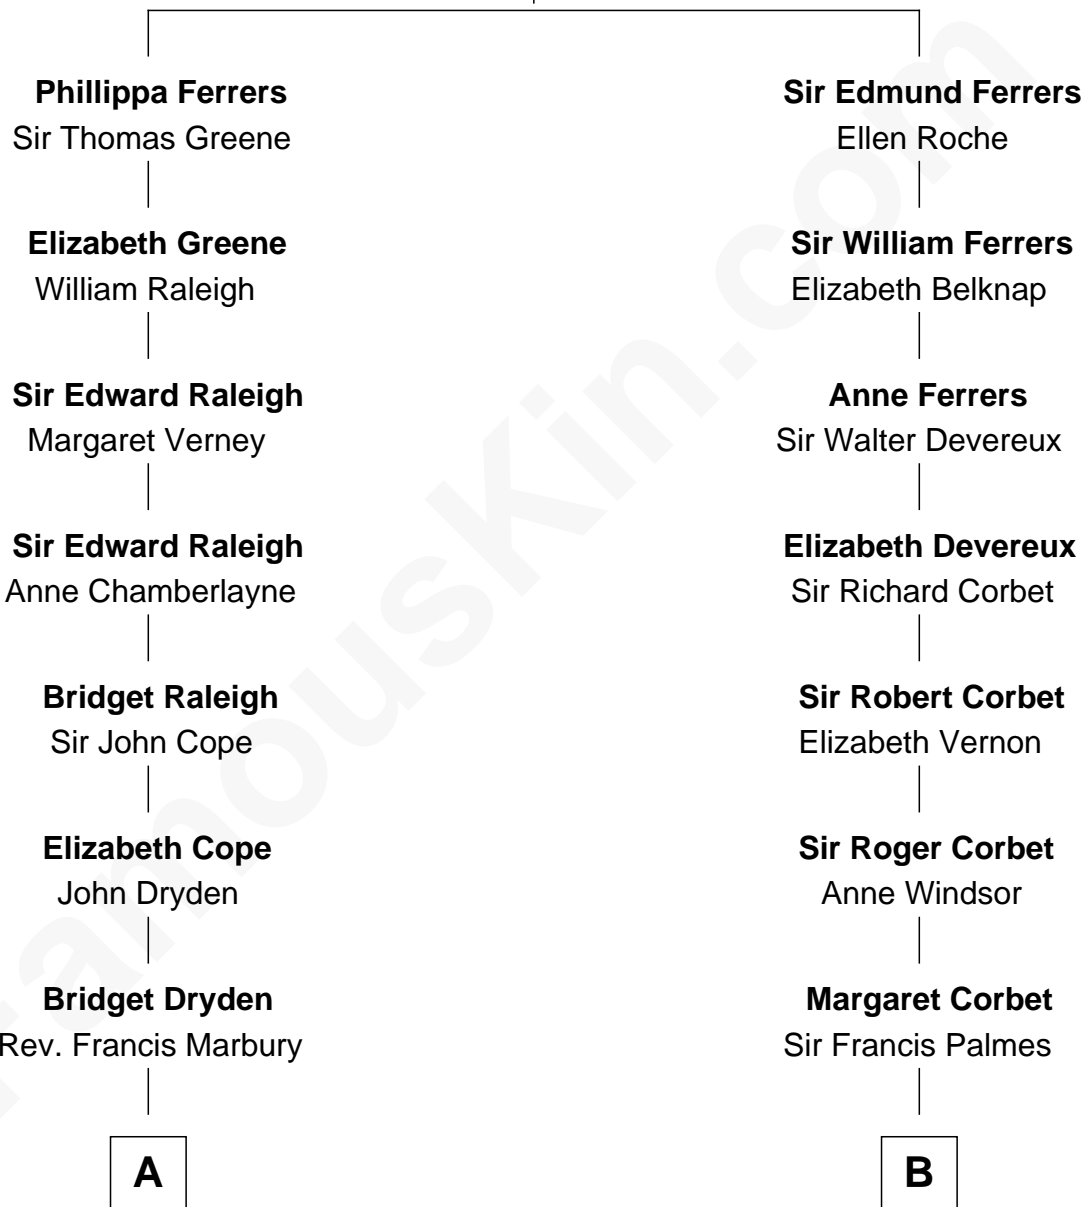

FamousKin.com Relationship Chart of

Marilyn Monroe

Actress, Model, and Singer

17th cousin 3 times removed of

Benedict Cumberbatch

Movie, Television and Stage Actor

Robert de Ferrers
Margaret Despencer

C

Hélène Gertrude Rees
Henry Alfred Cumberbatch

Henry Carlton Cumberbatch
Pauline Ellen Laing Congdon

Timothy Carlton Congdon Cumberbatch
Wanda Ventham

Benedict Cumberbatch
Movie, Television and Stage Actor