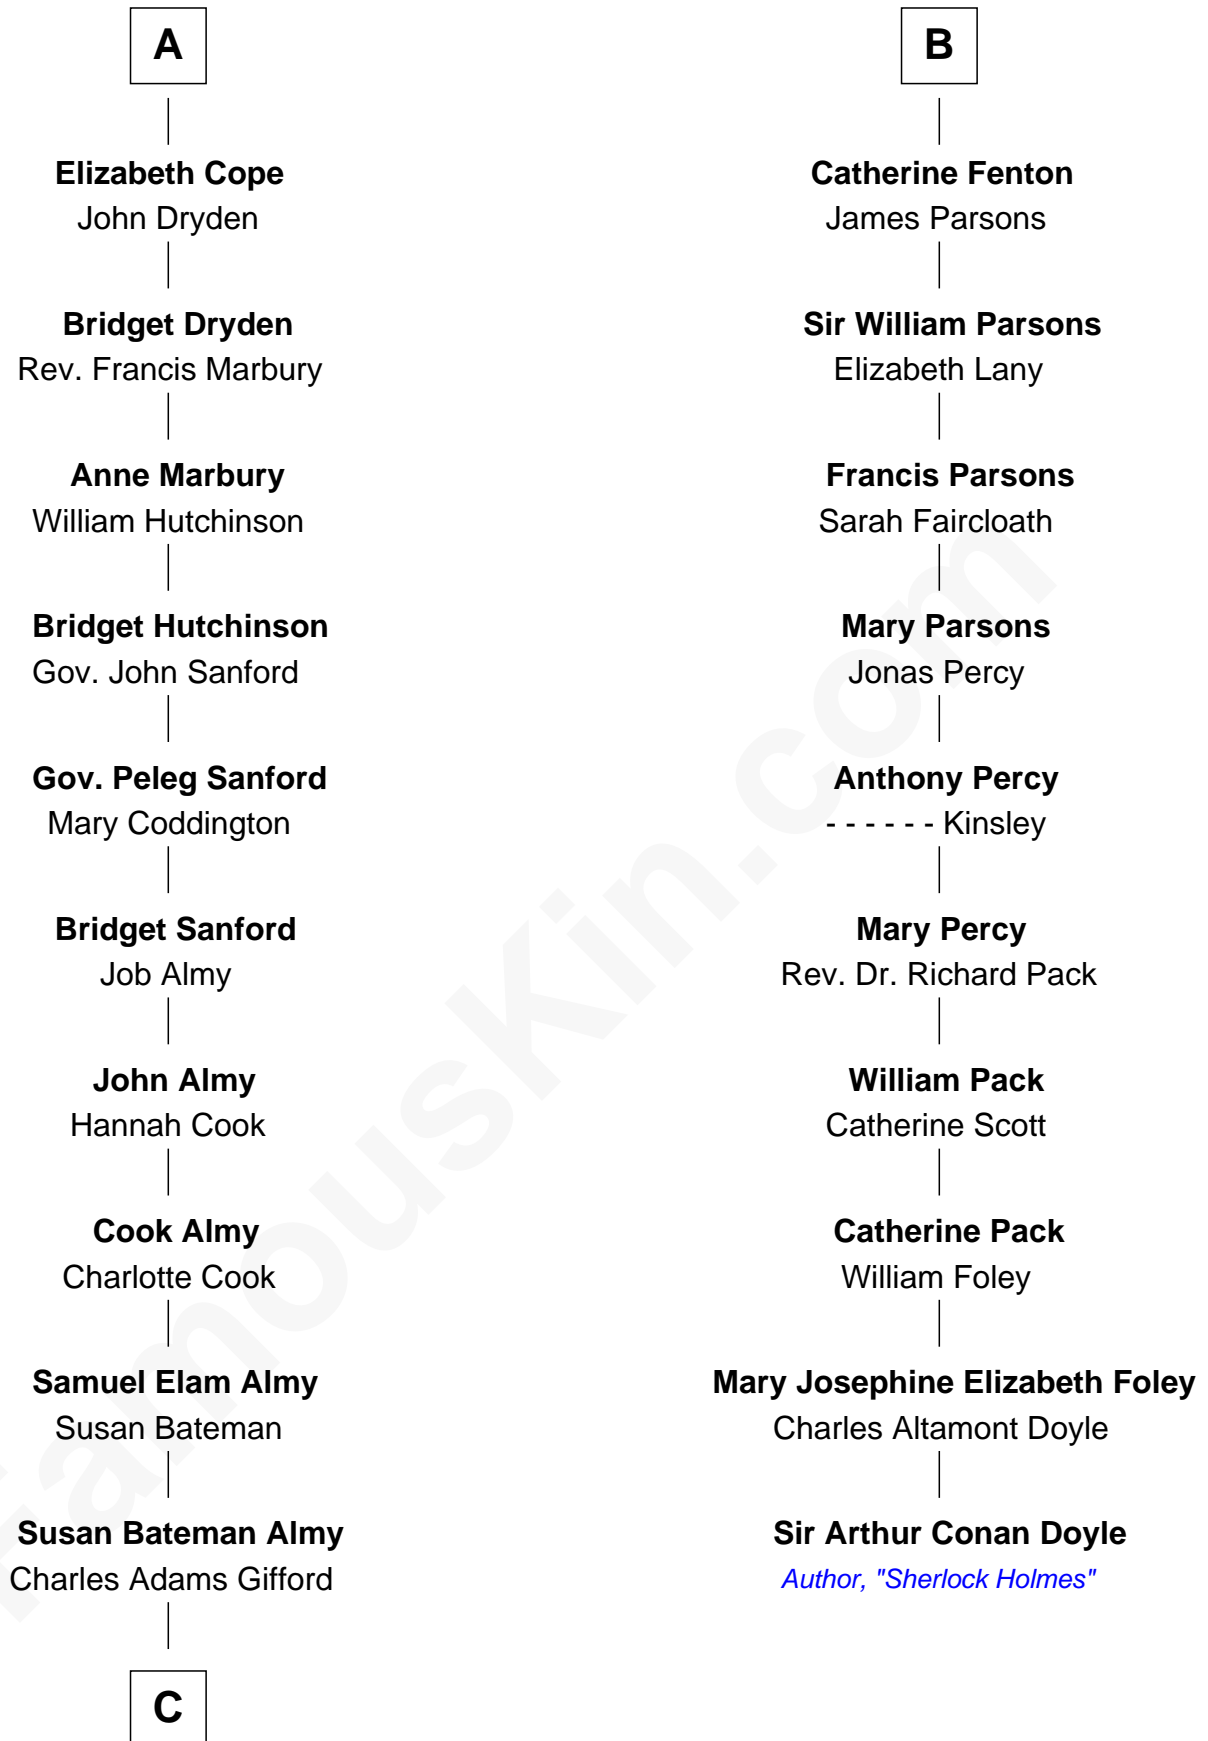

FamousKin.com

Relationship Chart of

Marilyn Monroe

Actress, Model, and Singer

16th cousin 3 times removed of

Sir Arthur Conan Doyle

Author, "Sherlock Holmes"

Sir Gilbert Talbot

George Beaumont

Joan Pauncefoot

William Beaumont

Mary Bassett

Cecily Beaumont

Henry Fenton

B

C

—
Frederick Almy Gifford
Elizabeth Easton Tennant

—
Charles Stanley Gifford
Gladys Pearl Monroe

—
Marilyn Monroe
Actress, Model, and Singer

FamousKin.com