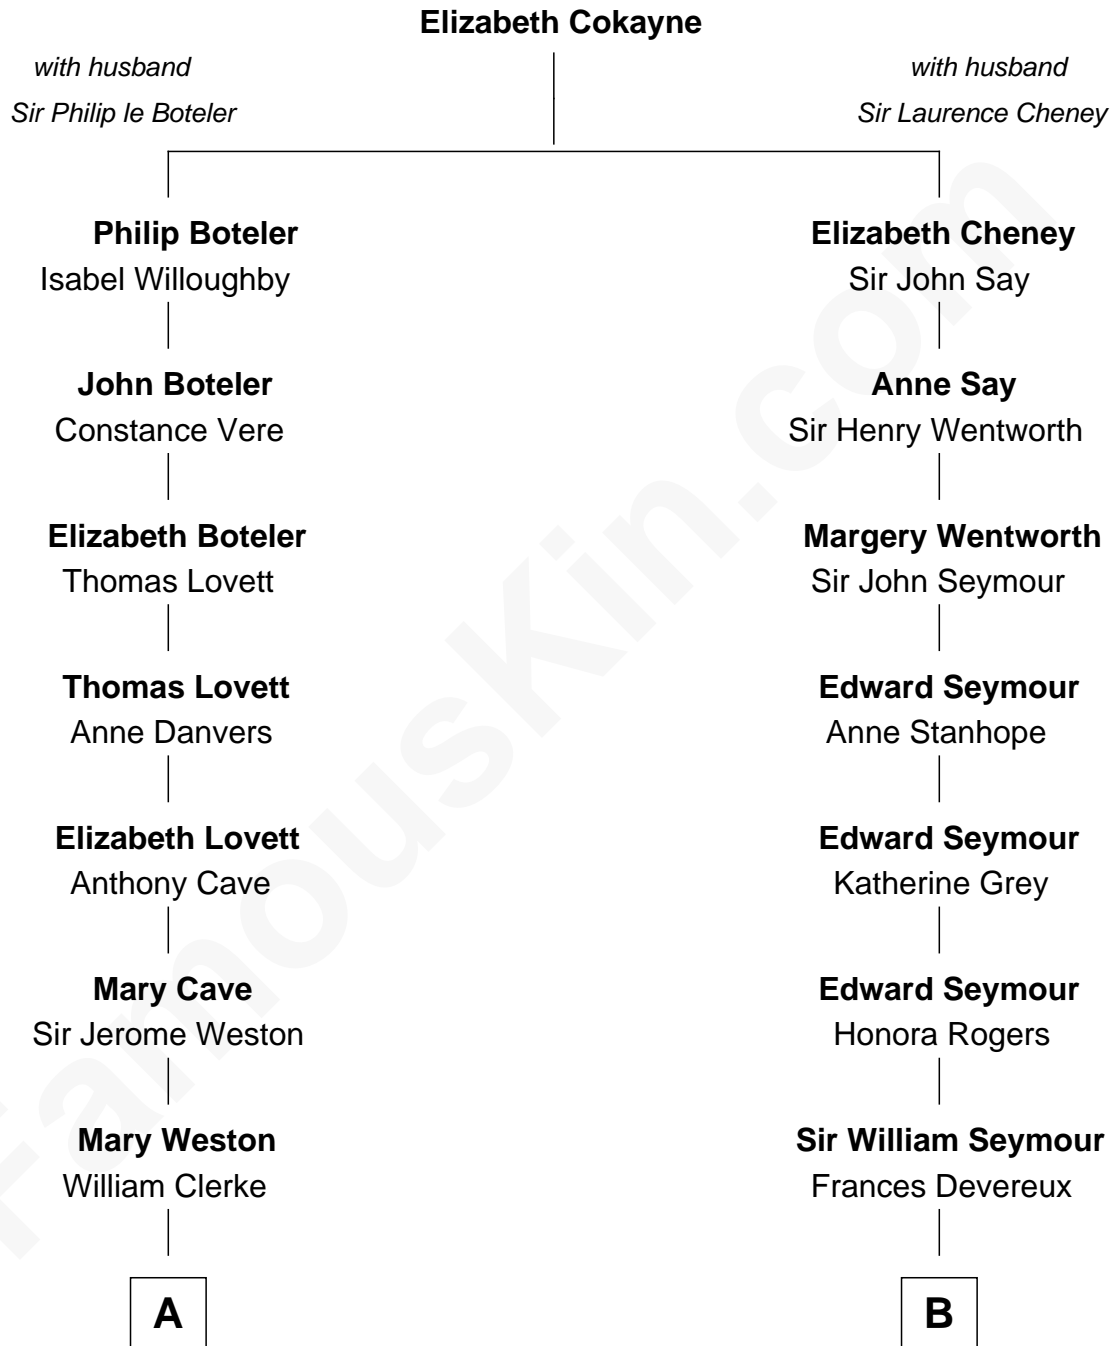

FamousKin.com Relationship Chart of

Marilyn Monroe

Actress, Model, and Singer

16th cousin 1 time removed of

Queen Elizabeth II

Queen of the United Kingdom

Elizabeth II photo by [Eric Draper](#)