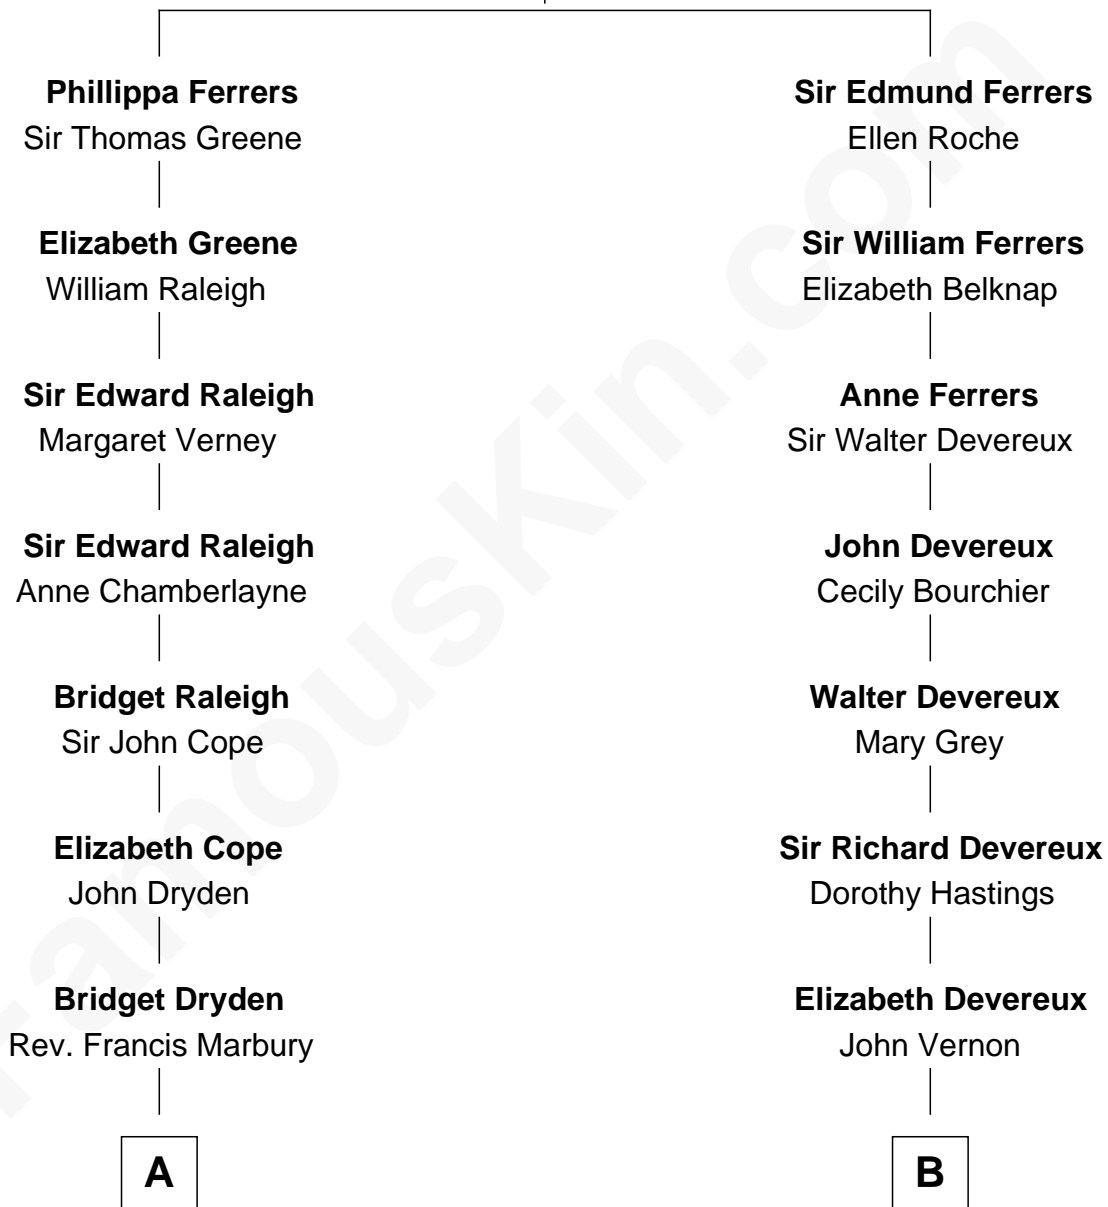

FamousKin.com Relationship Chart of

Marilyn Monroe

Actress, Model, and Singer

17th cousin 1 time removed of

Queen Elizabeth II

Queen of the United Kingdom

Robert de Ferrers
Margaret Despencer

C

Elizabeth Bowes-Lyon
George VI, King of the United Kingdom

Queen Elizabeth II
Queen of the United Kingdom

FamousKin.com