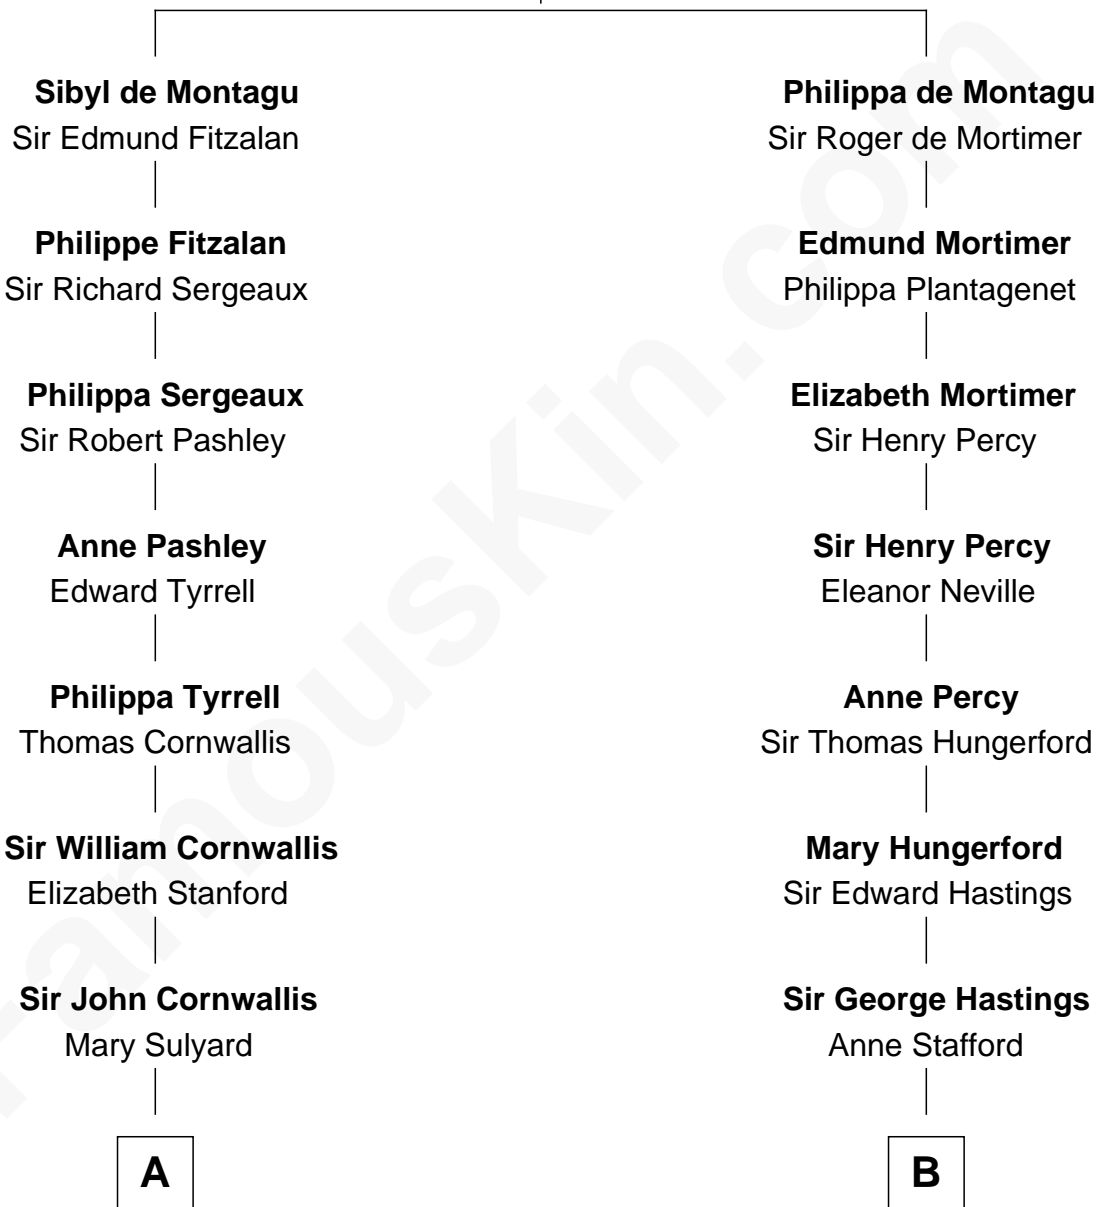

FamousKin.com Relationship Chart of

Marilyn Monroe

Actress, Model, and Singer

20th cousin of

Queen Elizabeth II

Queen of the United Kingdom

William de Montagu
Katherine de Grandison

Elizabeth II photo by [Eric Draper](#)