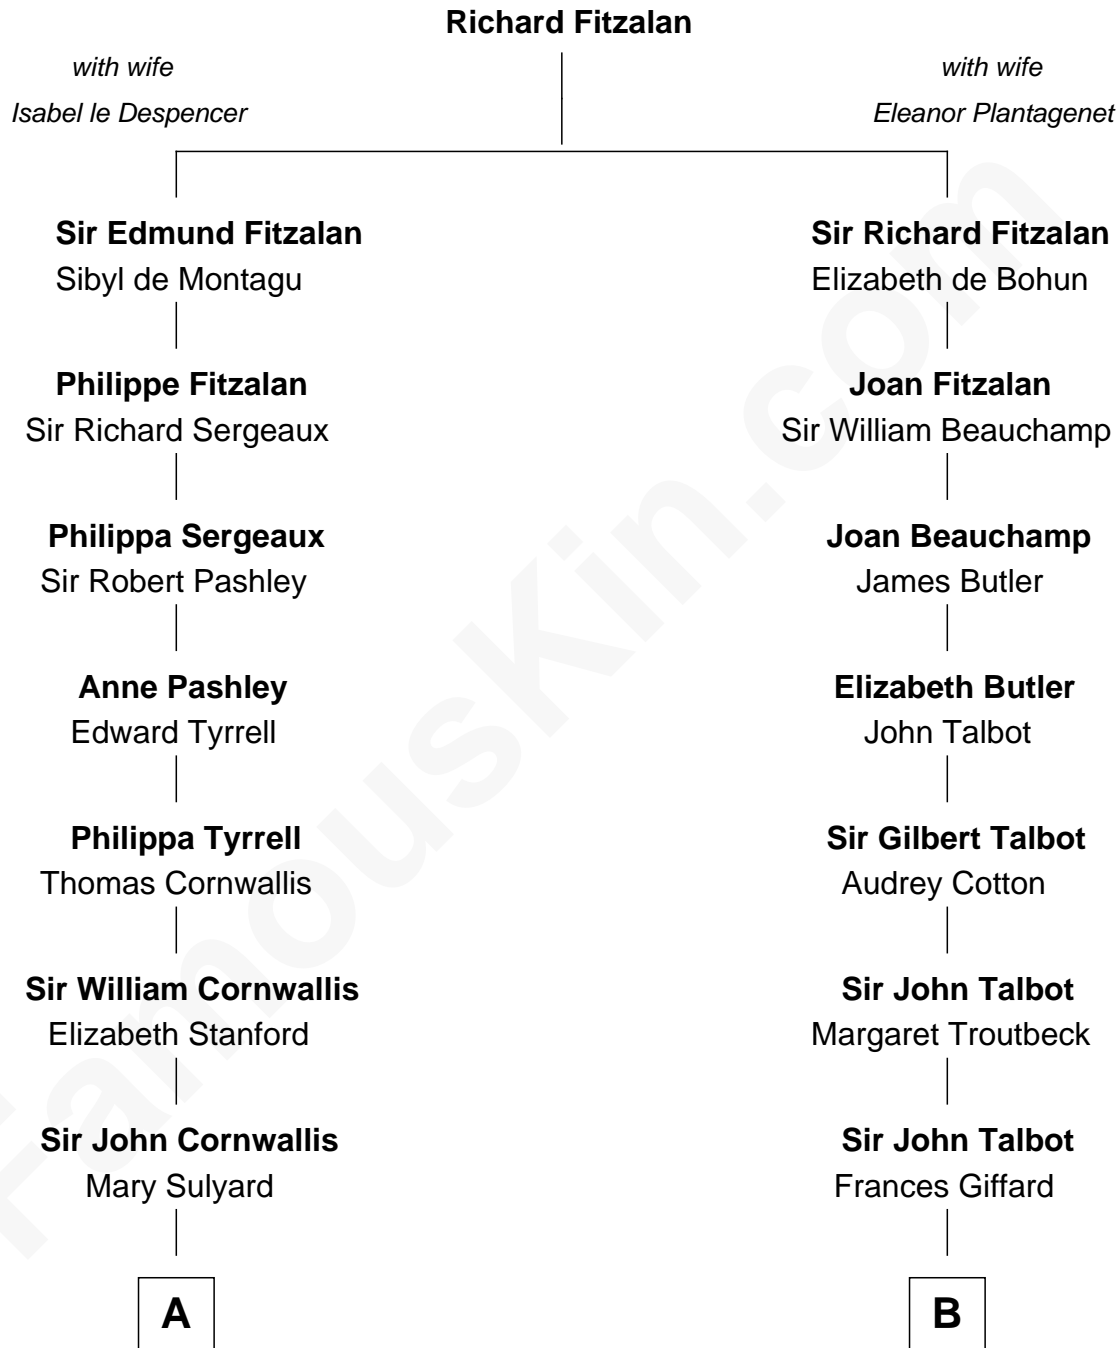

# FamousKin.com Relationship Chart of

**Marilyn Monroe**

*Actress, Model, and Singer*

18th cousin 2 times removed of

**Queen Elizabeth II**

*Queen of the United Kingdom*

**C**

**Elizabeth Cutting Easton**  
William Congdon Tennant

**Elizabeth Easton Tennant**  
Frederick Almy Gifford

**Charles Stanley Gifford**  
Gladys Pearl Monroe

**Marilyn Monroe**  
*Actress, Model, and Singer*

**D**

**Elizabeth Bowes-Lyon**  
George VI, King of the United Kingdom

**Queen Elizabeth II**  
*Queen of the United Kingdom*

FamousKin.com