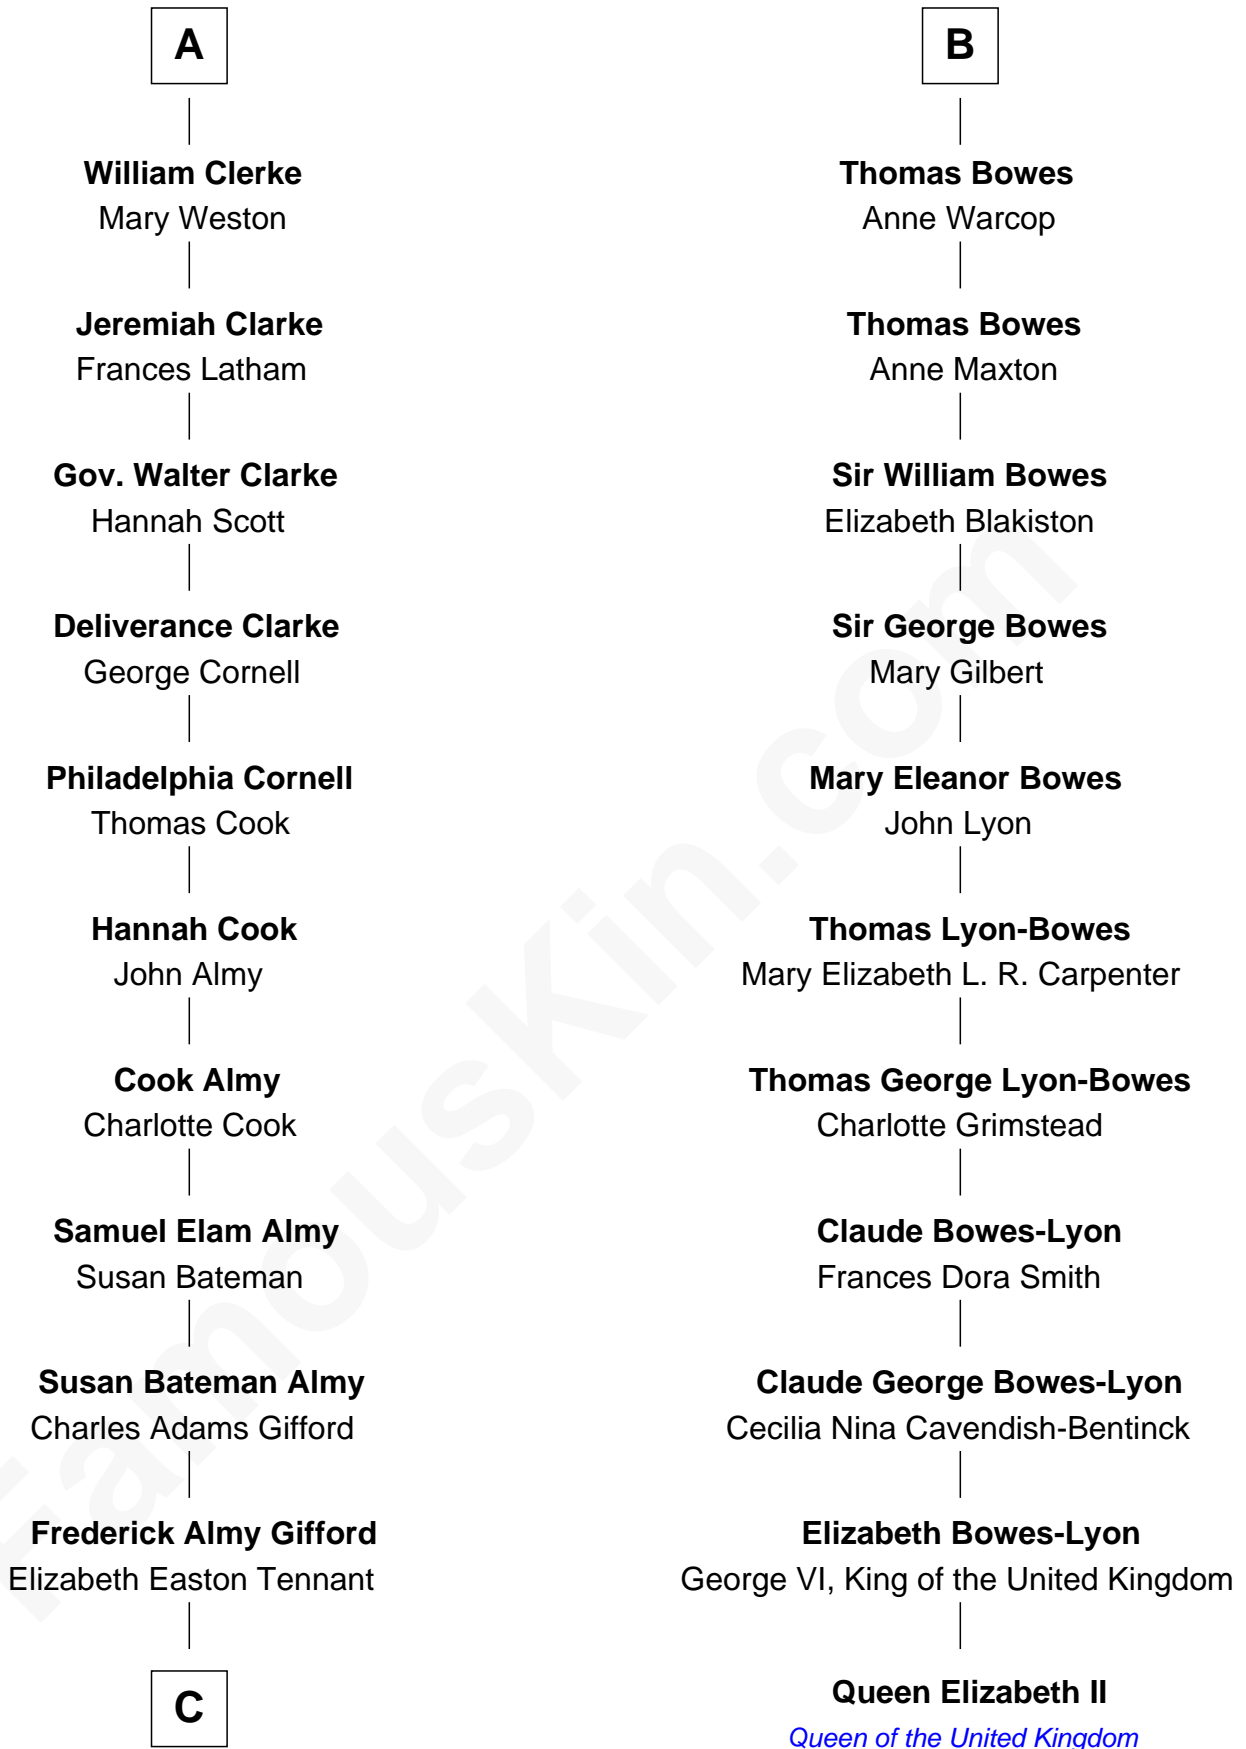

FamousKin.com Relationship Chart of

Marilyn Monroe

Actress, Model, and Singer

17th cousin 1 time removed of

Queen Elizabeth II

Queen of the United Kingdom

John de Welles

Maud de Roos

Margaret Troutbeck

Sir John Talbot

Frances Giffard

Jane Talbot

Sir George Bowes

B

C

Charles Stanley Gifford

Gladys Pearl Monroe

Marilyn Monroe

Actress, Model, and Singer

FamousKin.com