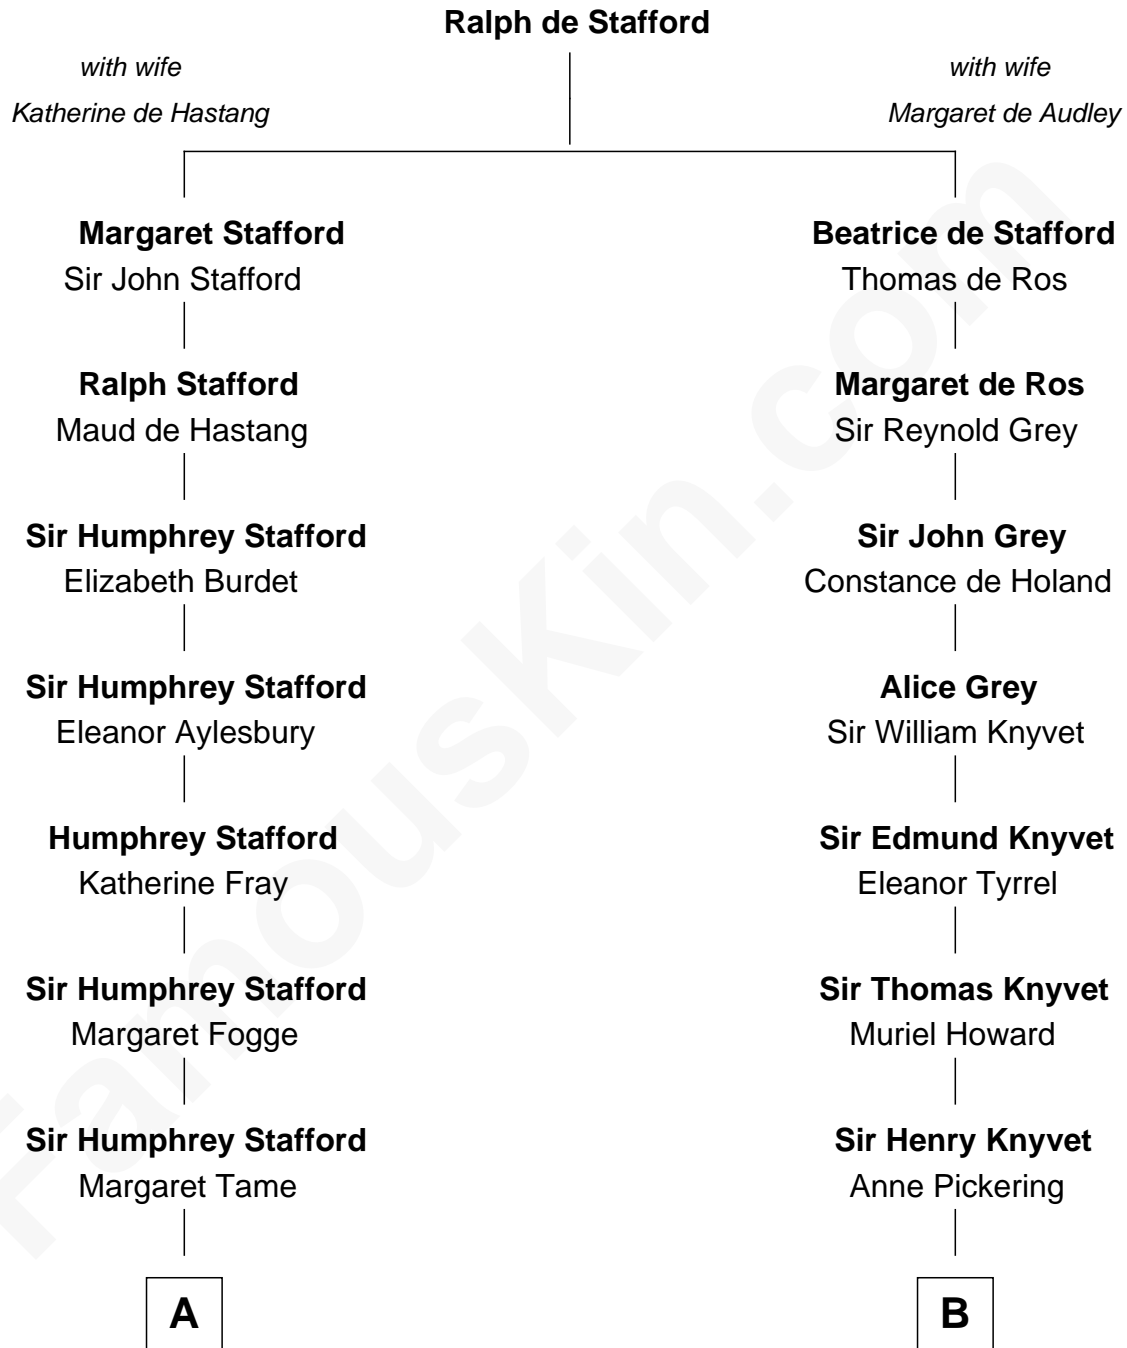

FamousKin.com Relationship Chart of

Marilyn Monroe

Actress, Model, and Singer

18th cousin 1 time removed of

Tilda Swinton

Movie Actress

C

Charles Stanley Gifford

Gladys Pearl Monroe

Marilyn Monroe

Actress, Model, and Singer

D

Mariora Beatrice Evelyn Rochfort Alers-Hankey

Alan Henry Campbell Swinton

Sir John Swinton

Judith Balfour Killen