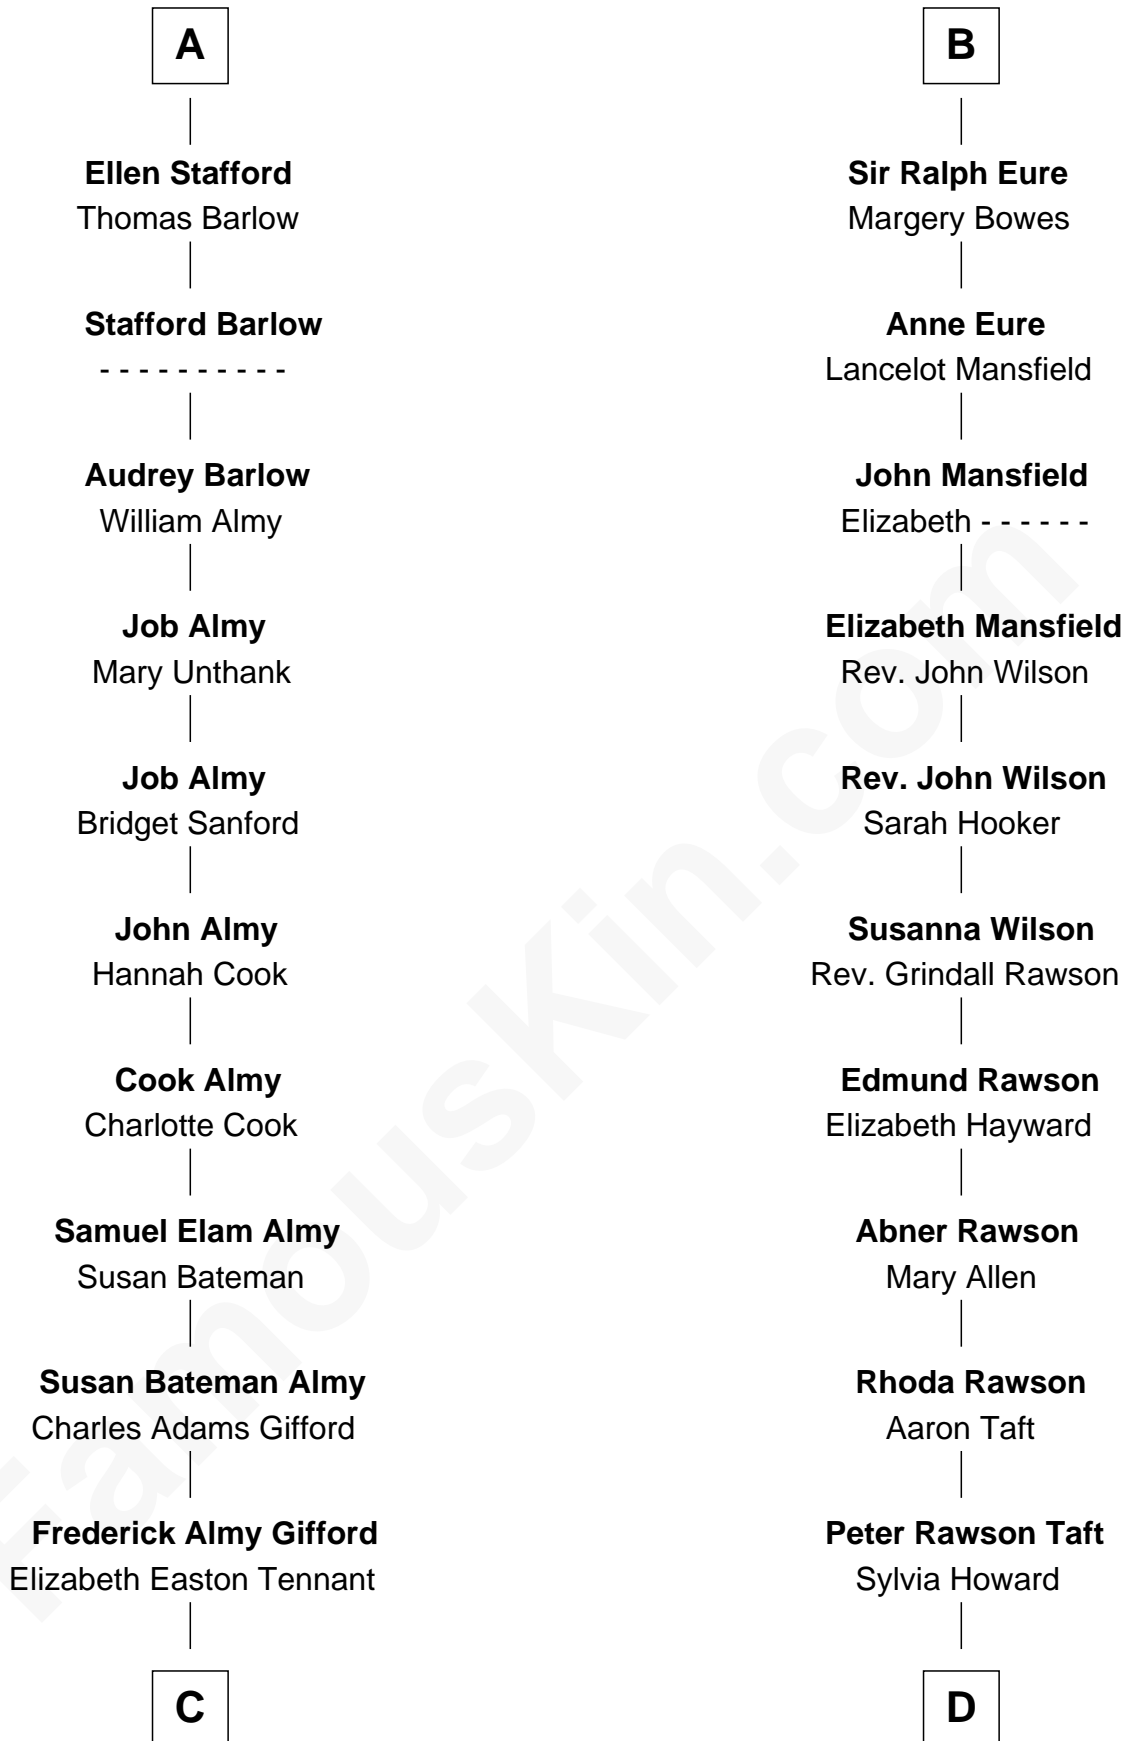

FamousKin.com Relationship Chart of

Marilyn Monroe

Actress, Model, and Singer

18th cousin 3 times removed of

Bob Taft

67th Governor of Ohio

C

Charles Stanley Gifford
Gladys Pearl Monroe

Marilyn Monroe
Actress, Model, and Singer

D

Alphonso Taft
Louisa Maria Torrey

William Howard Taft
Helen Louise Herron

Robert Alphonso Taft
Martha Wheaton Bowers

Robert Alphonso Taft
Blanca Duncan Noël

Bob Taft
67th Governor of Ohio